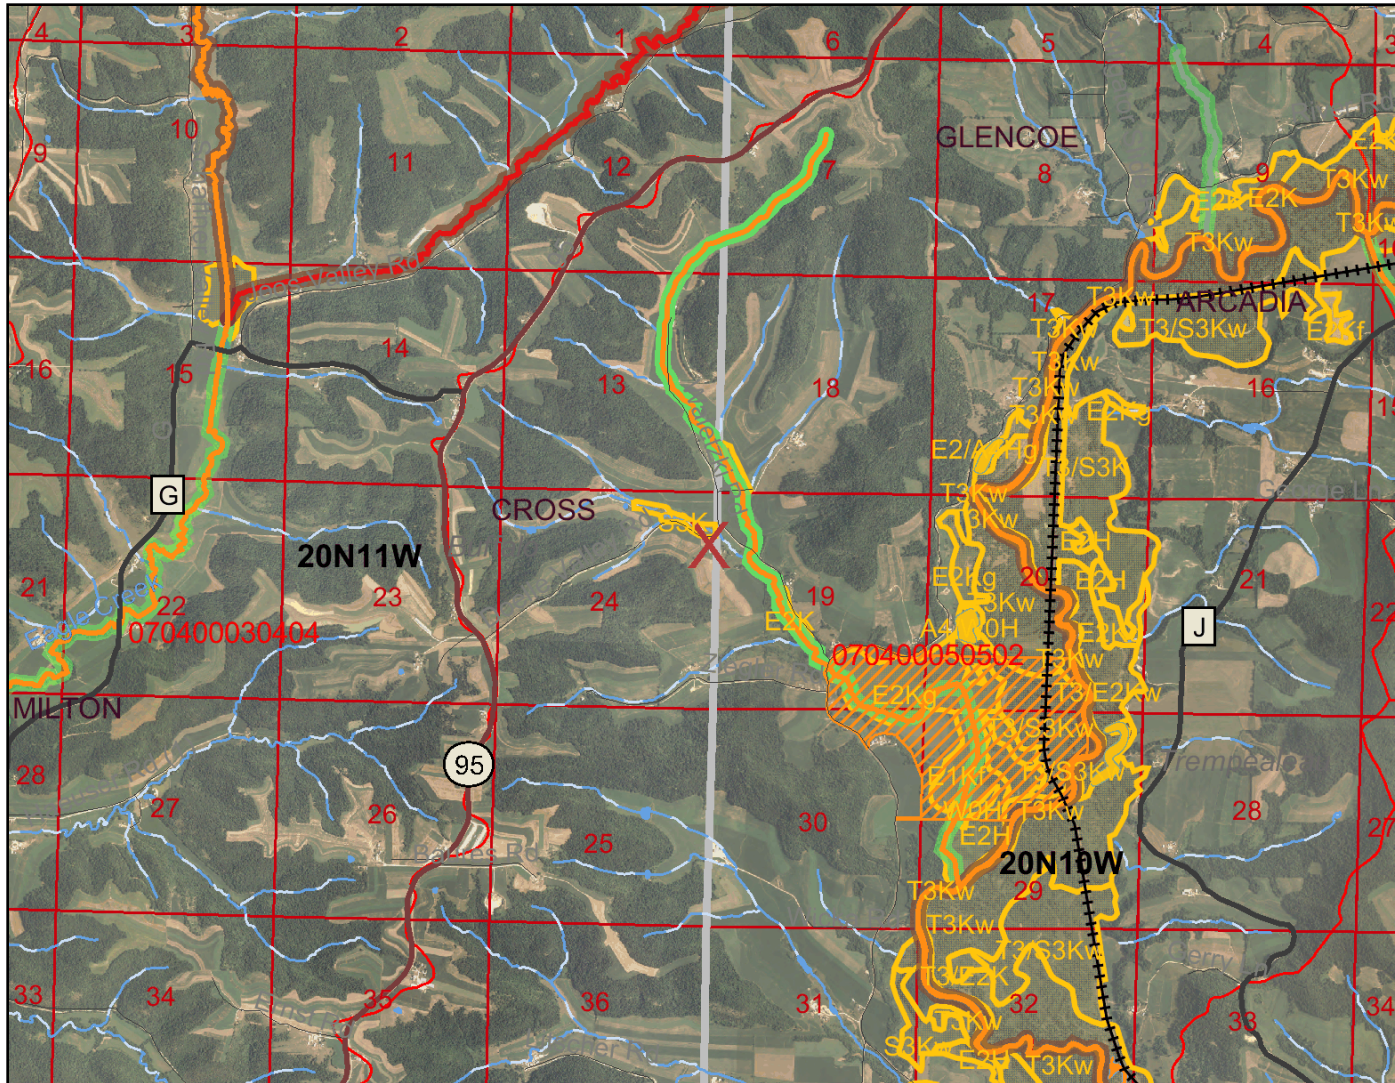

Buffalo Cnty-Tom Roterung Farm-Dec 02, 2009

Legend

- Railroads
- Major Highways
 - Interstate
 - State Highway
 - U.S. Highways
 - County Roads
 - Local Roads
- NR104 Lines
- Outstanding and Exceptional Streams
 - Exceptional
 - Outstanding
 - Localational QA In Progress
 - Localational Data Source Conflict
 - Outstanding and Exceptional Lakes
 - Exceptional
 - Outstanding
 - Localational QA In Progress
 - Localational Data Source Conflict
- PRF Other River Public Rights Features
 - PRF Sensitive Rivers
 - PRF Other Public Rights Features
 - PRF Sensitive Areas of Lakes
 - ASNRI Outstanding and Exceptional Streams
- ORW
- ORW
- ERW

0 5500 11000 16500 ft.

Scale: 1:55,910

This map is a user generated static output from an Internet mapping site and is for general reference only. Data layers that appear on this map may or may not be accurate, current, or otherwise reliable. THIS MAP IS NOT TO BE USED FOR NAVIGATION.