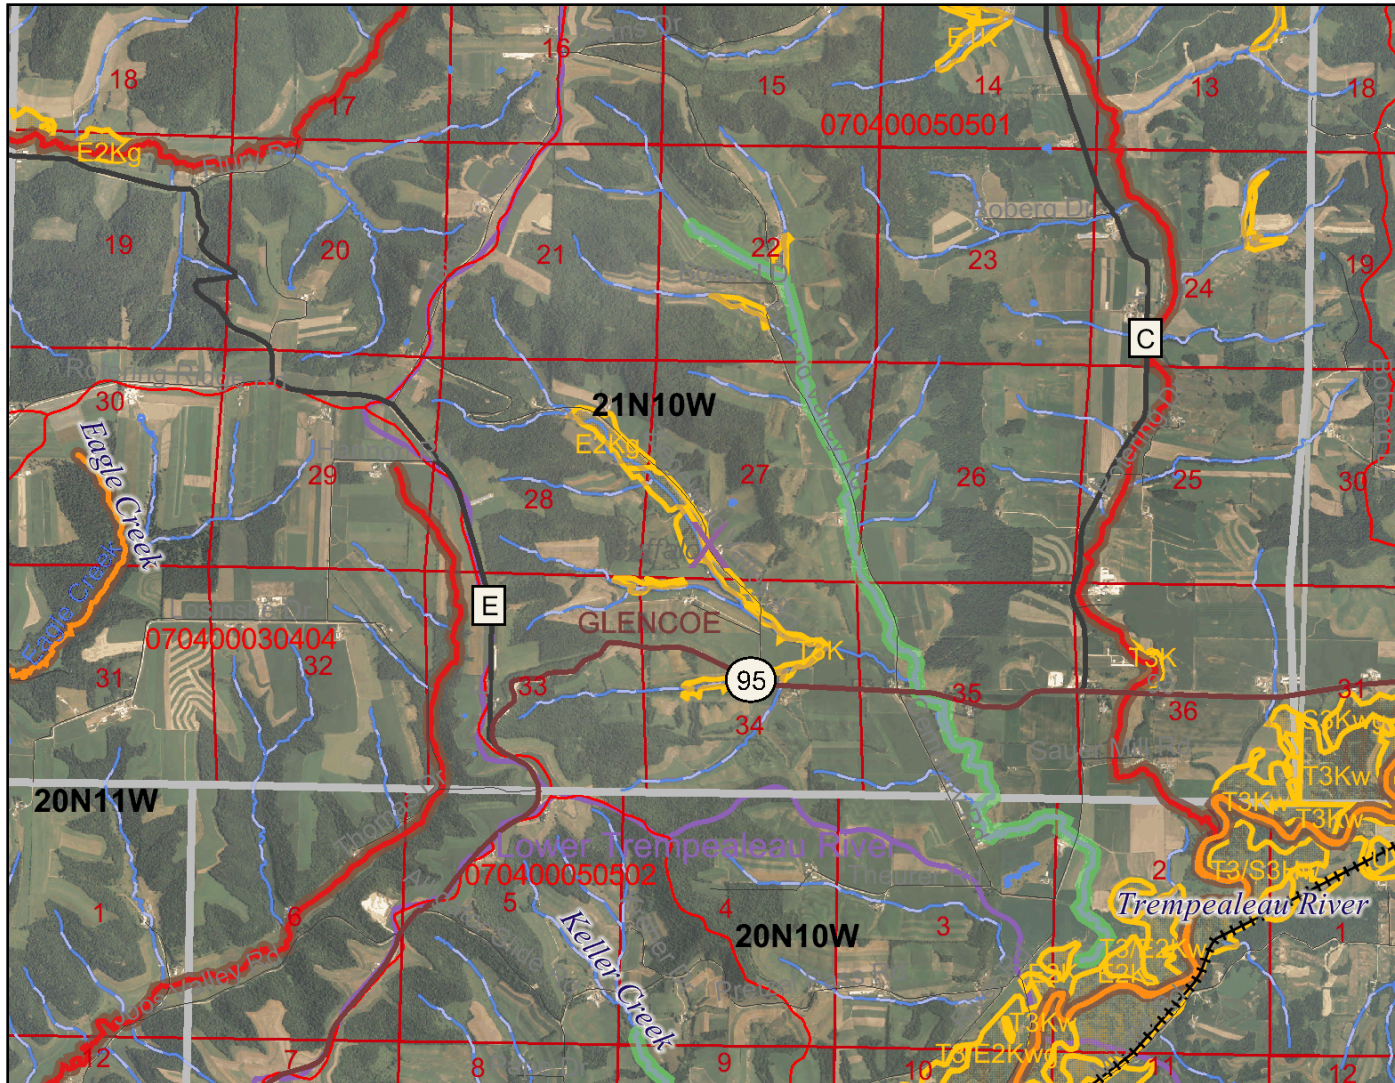

Buffalo Cnty-Steve Marsolek Farm-Dec 03, 2009

Legend

- Railroads
- Major Highways
 - Interstate
 - State Highway
 - U.S. Highways
 - County Roads
 - Local Roads
- NR104 Lines
- Outstanding and Exceptional Streams
 - Exceptional
 - Outstanding
 - Localational QA In Progress
 - Localational Data Source Conflict
 - Outstanding and Exceptional Lakes
- Exceptional
- Outstanding
- Localational QA In Progress
- Localational Data Source Conflict
- PRF Other River Public Rights Features
- PRF Sensitive Rivers
- PRF Other Public Rights Features
- PRF Sensitive Areas of Lakes
- ASNRI Outstanding and Exceptional Streams
- ORW
- ORW
- ERW

N

 Scale: 1:55,910

0 5500 11000 16500 ft.

This map is a user generated static output from an Internet mapping site and is for general reference only. Data layers that appear on this map may or may not be accurate, current, or otherwise reliable. THIS MAP IS NOT TO BE USED FOR NAVIGATION.