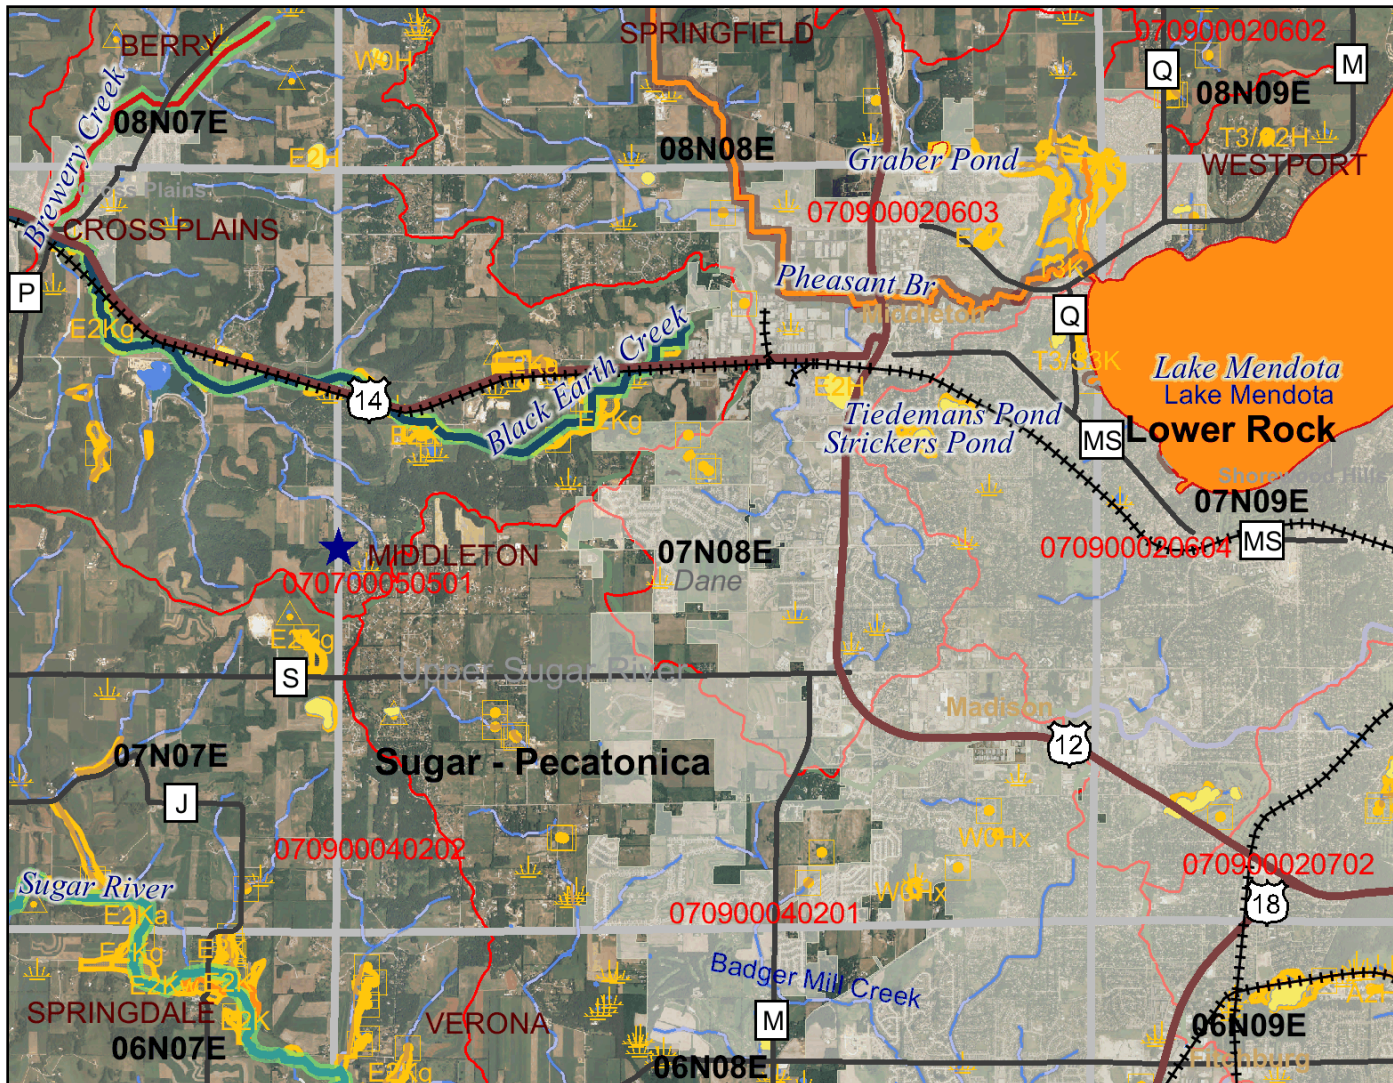

Middleton-Tn-STWMP-Feb 17, 2010

0 1.75 3.5 5.25 mi.

This map is a user generated static output from an Internet mapping site and is for general reference only. Data layers that appear on this map may or may not be accurate, current, or otherwise reliable. THIS MAP IS NOT TO BE USED FOR NAVIGATION.

Legend

- Railroads
- Major Highways
- Interstate
- State Highway
- U.S. Highways
- County Roads
- NR104 Lines
- Outstanding and Exceptional Streams
- Exceptional
- Outstanding
- Localational QA In Progress
- Localational Data Source Conflict
- Outstanding and Exceptional Lakes
- Exceptional
- Outstanding
- Localational QA In Progress
- Localational Data Source Conflict
- PRF Other River Public Rights Features
- PRF Sensitive Rivers
- PRF Other Public Rights Features
- PRF Sensitive Areas of Lakes
- ASNRI Outstanding and Exceptional Streams
- ORW
- ORW
- ERW
- ASNRI Outstanding and

Scale: 1:96,154