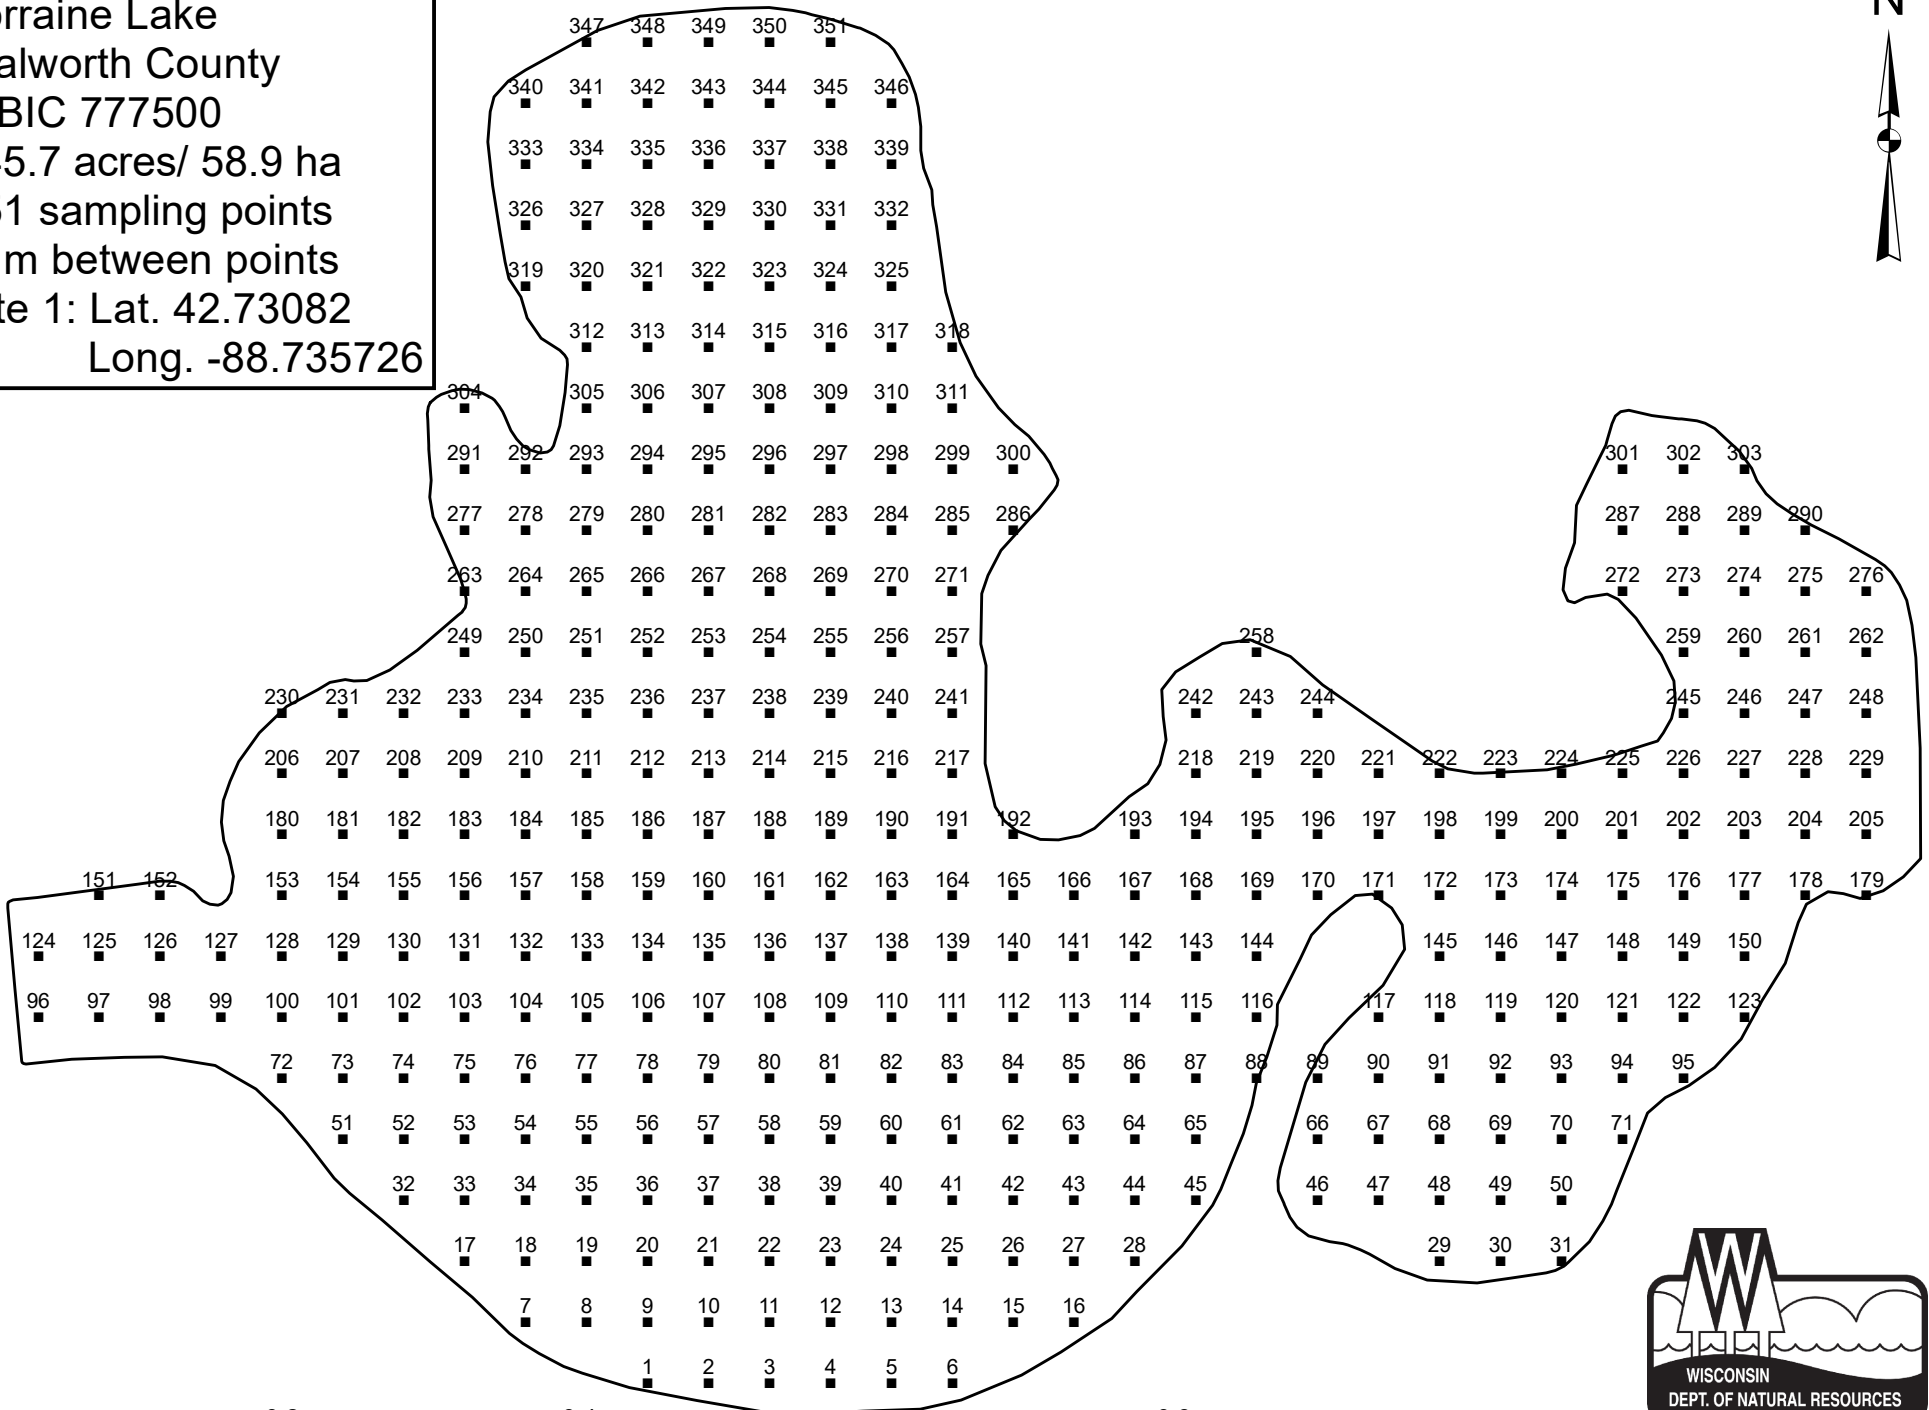

Lorraine Lake
Walworth County
WBIC 777500
145.7 acres/ 58.9 ha
351 sampling points
41m between points
Site 1: Lat. 42.73082
Long. -88.735726

Created: 2023