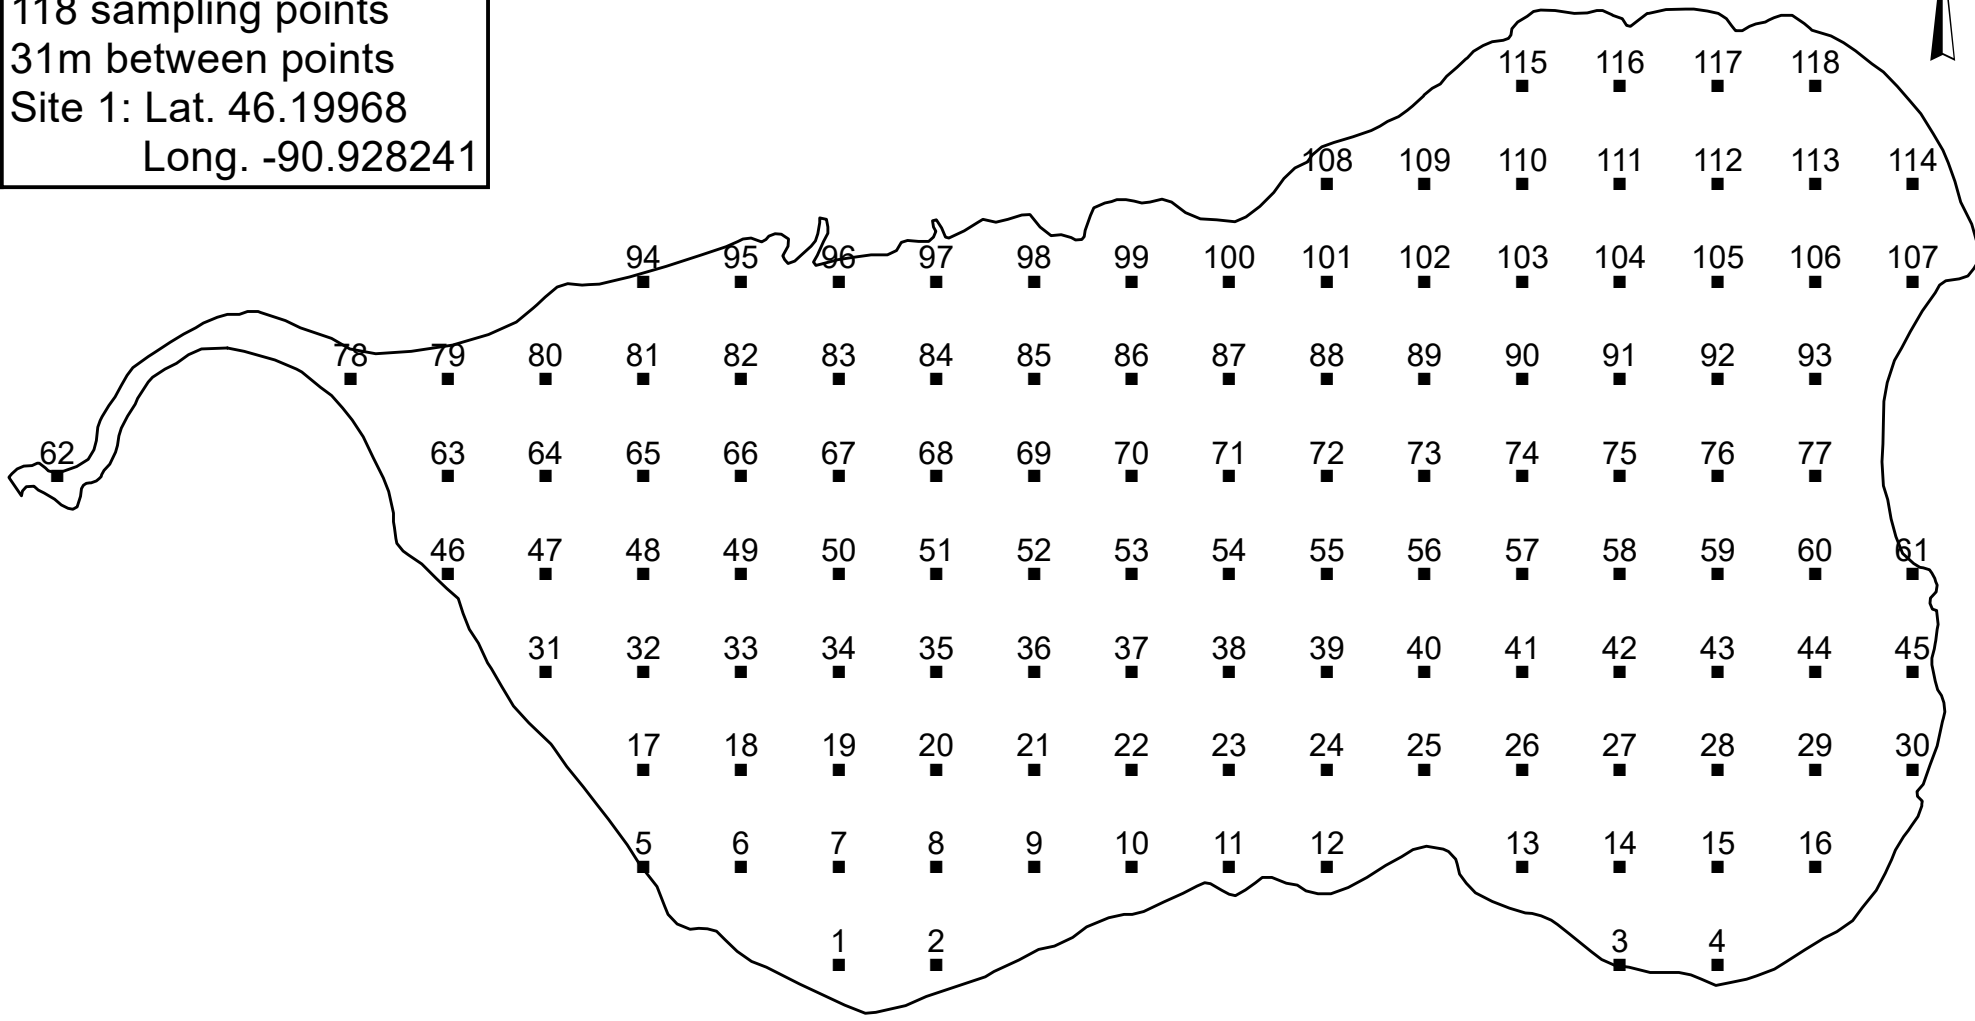

Duck Lake
Bayfield County
WBIC 2431000
27.92 acres / 11.3 ha
118 sampling points
31m between points
Site 1: Lat. 46.19968
Long. -90.928241

Created: 2022