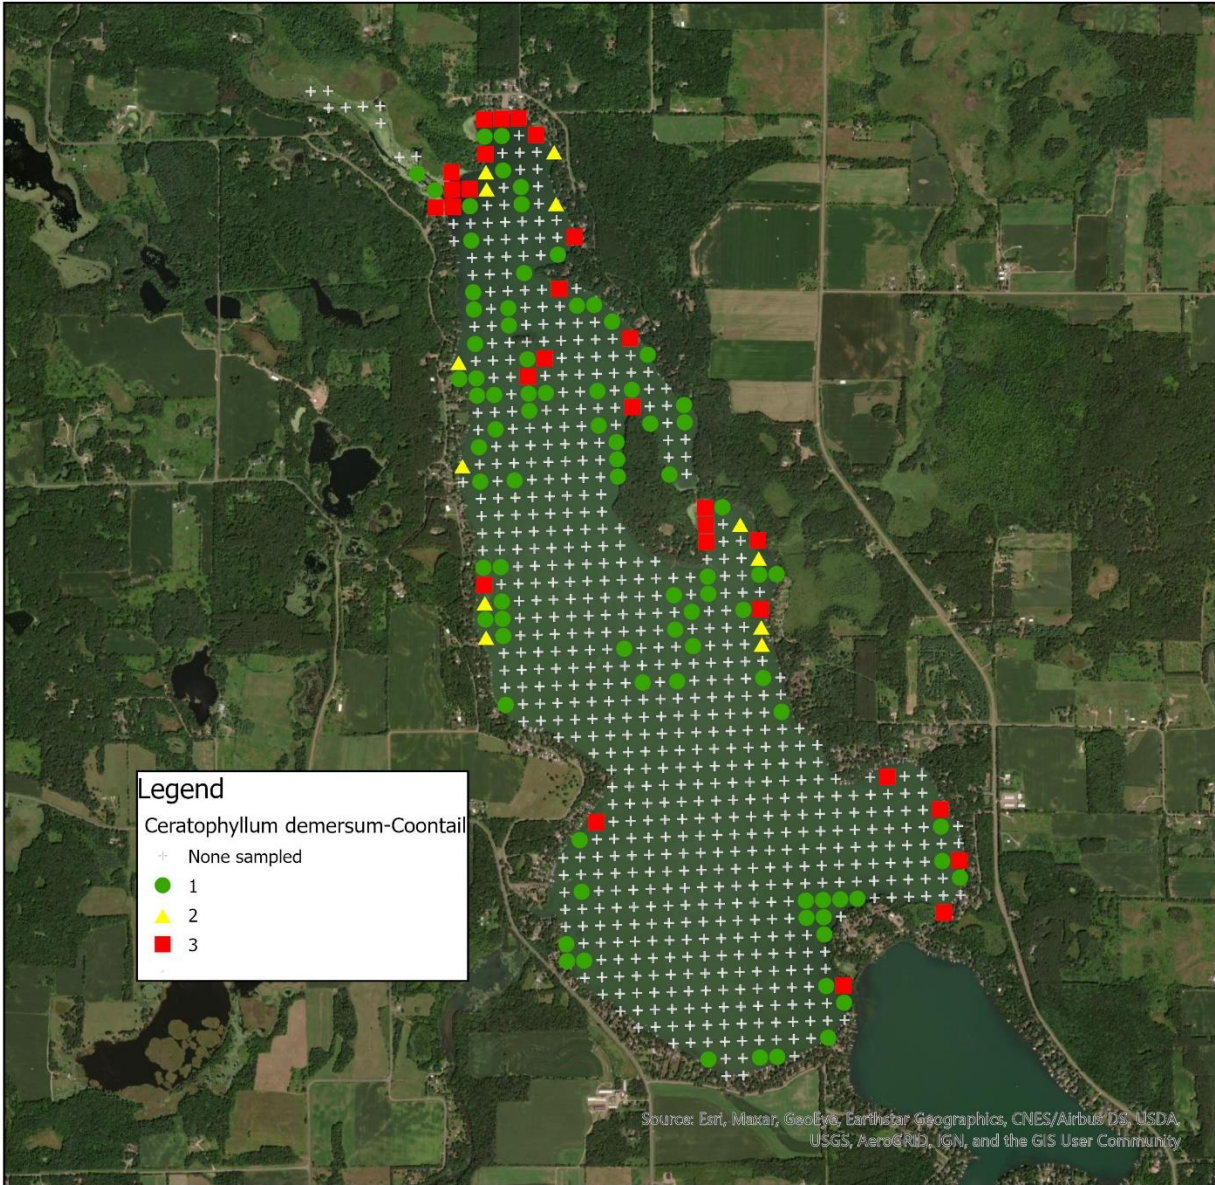

**Aquatic Macrophyte Survey
Lake Wapogasset Polk County WI
June/July 2020**