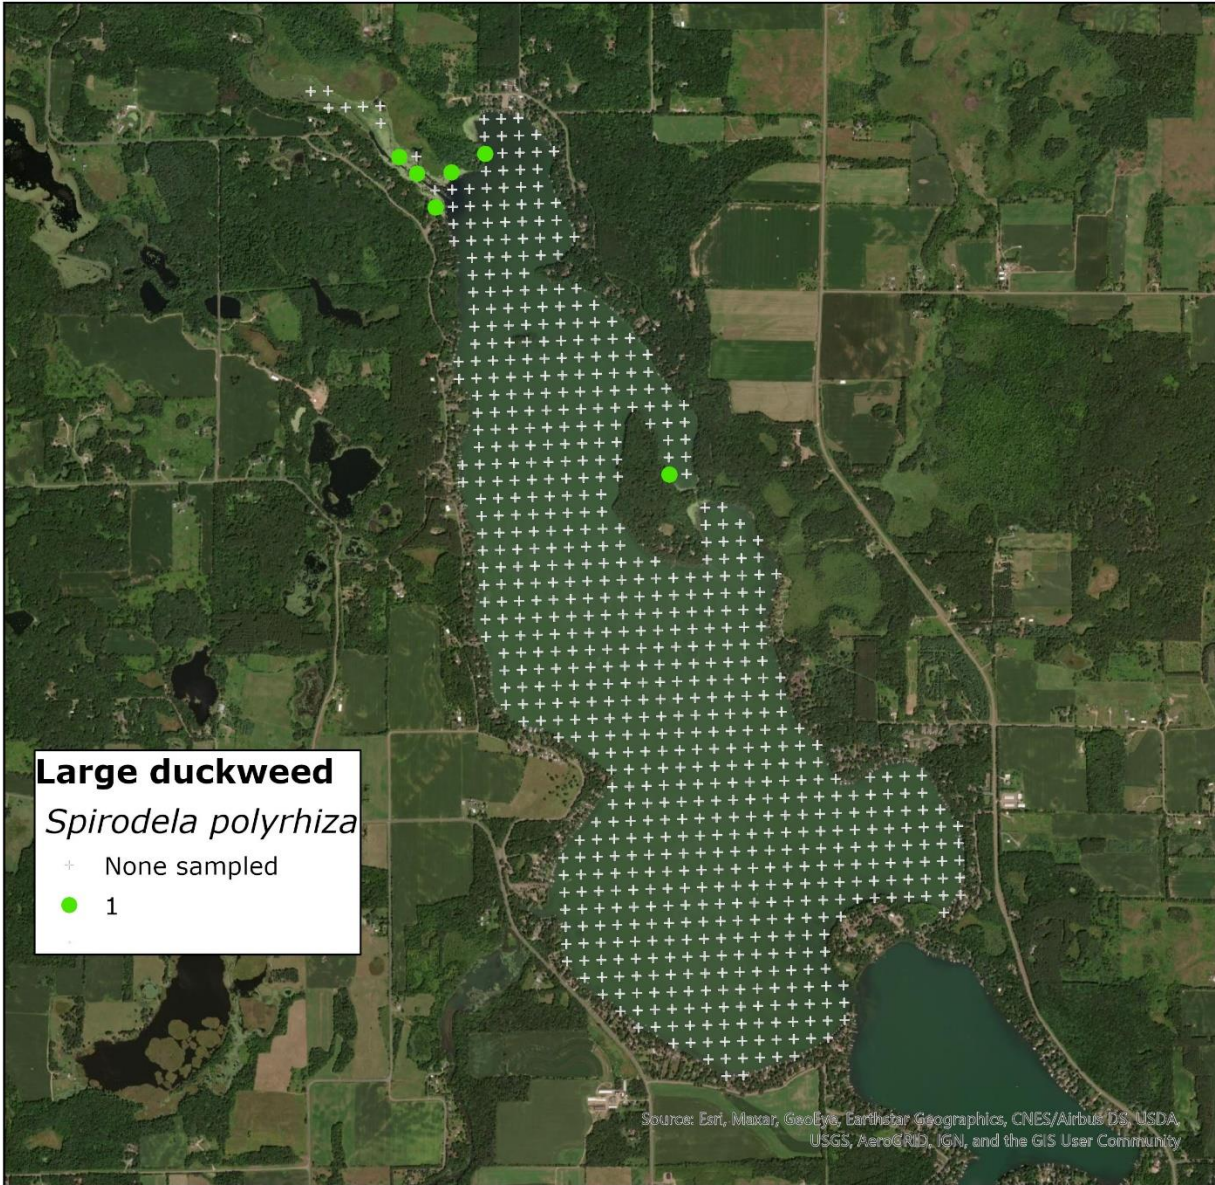

**Aquatic Macrophyte Survey
Lake Wapogasset Polk County WI
June/July 2020**