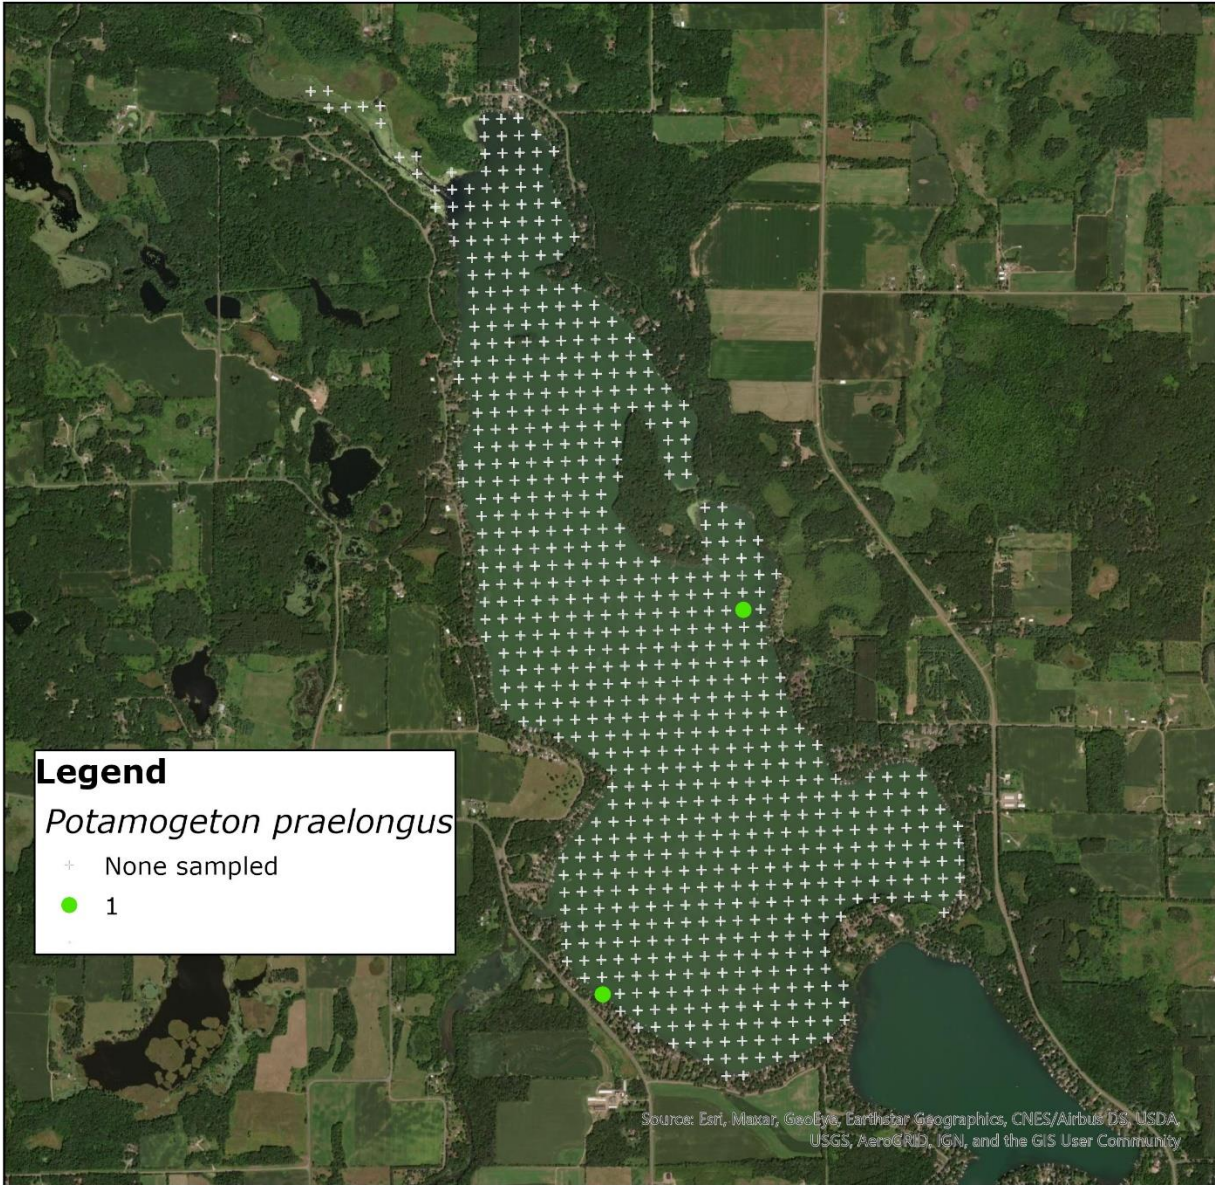

**Aquatic Macrophyte Survey
Lake Wapogasset Polk County WI
June/July 2020**