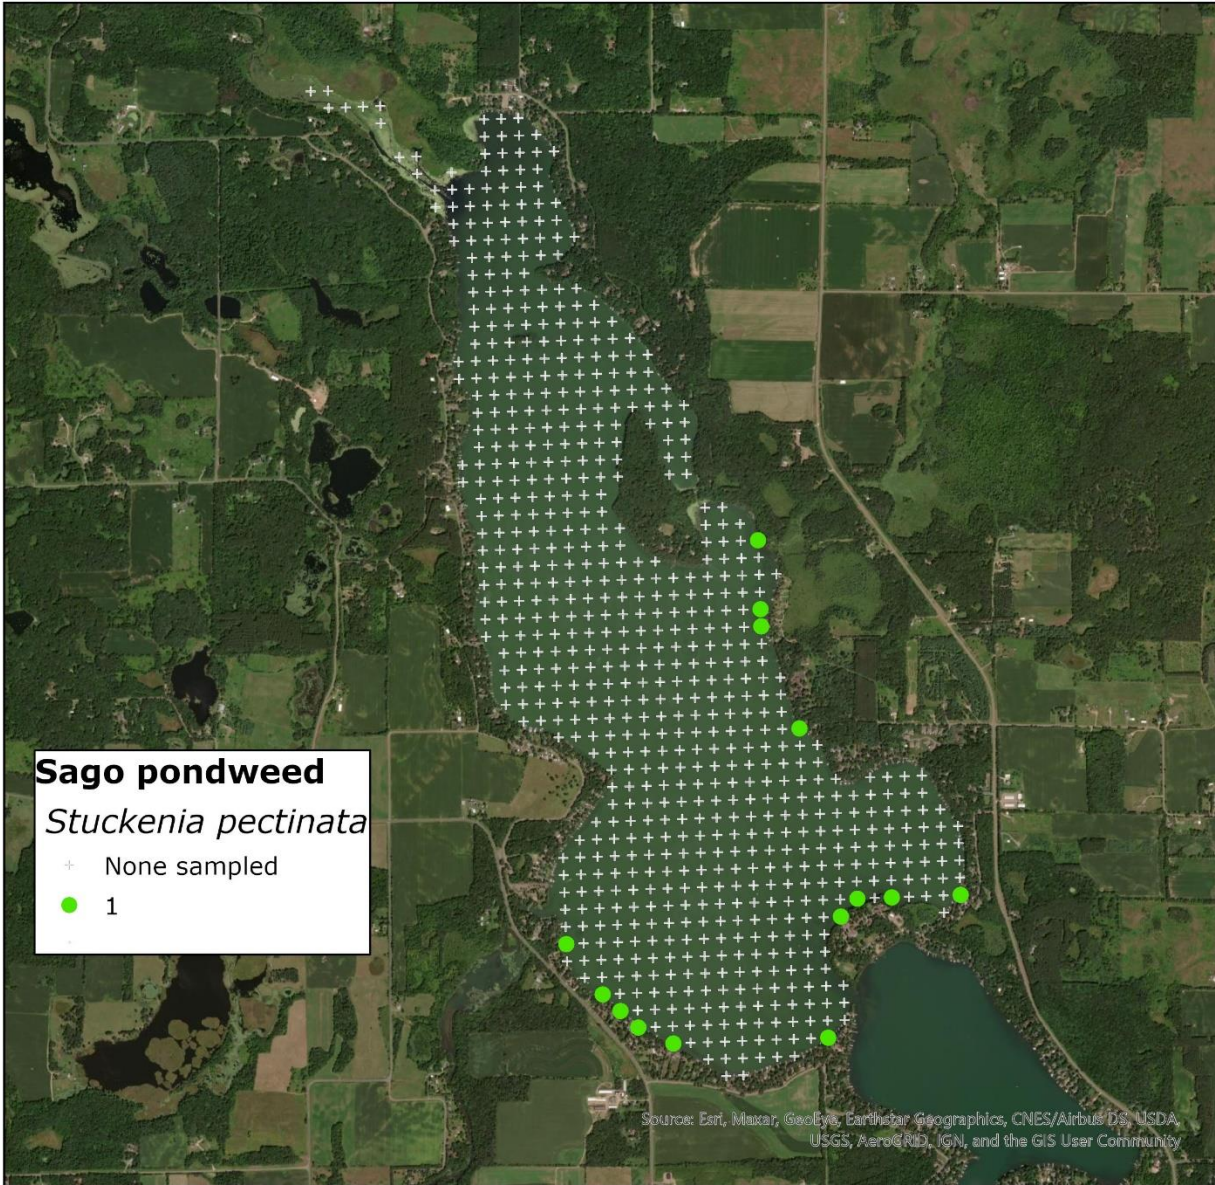

**Aquatic Macrophyte Survey
Lake Wapogasset Polk County WI
June/July 2020**