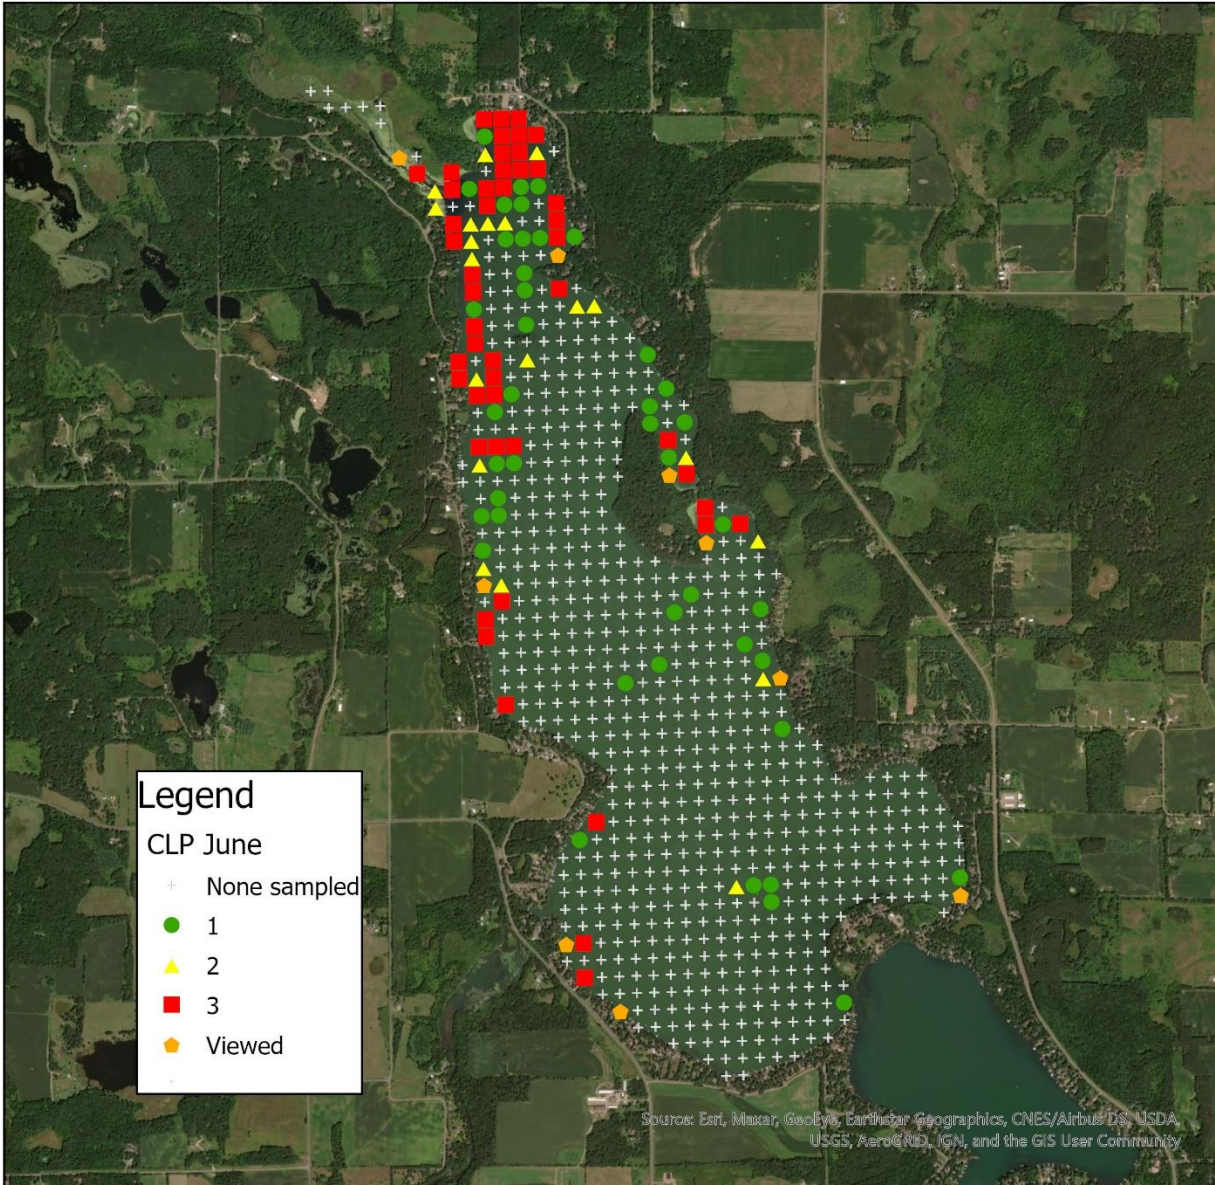

**Aquatic Macrophyte Survey
Lake Wapogasset Polk County WI
June/July 2020**