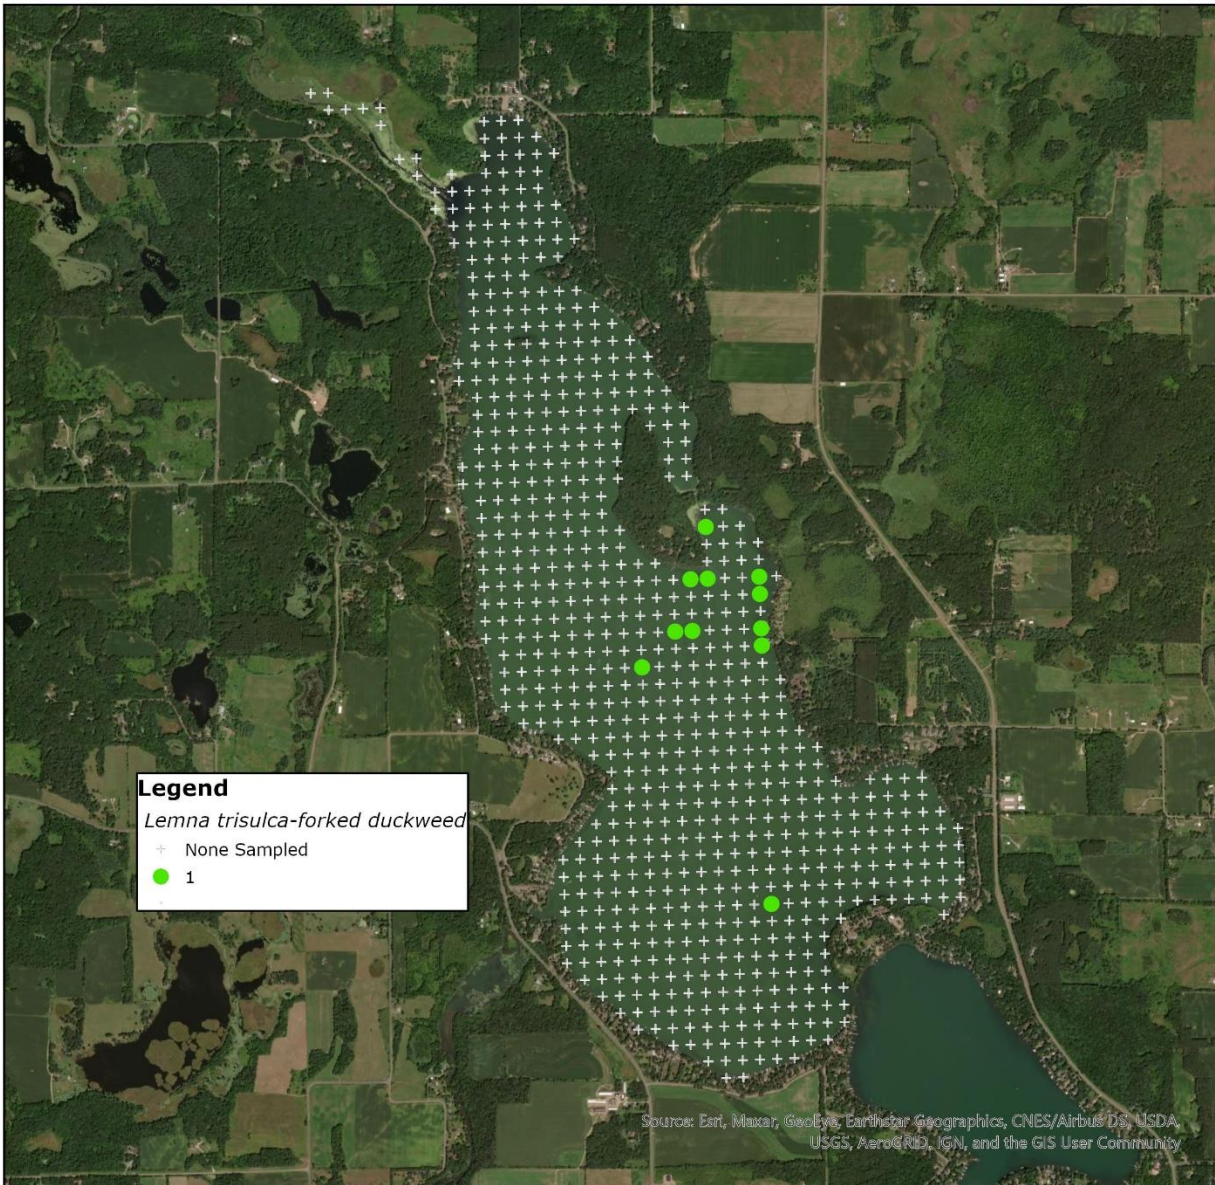

**Aquatic Macrophyte Survey
Lake Wapogasset Polk County WI
June/July 2020**