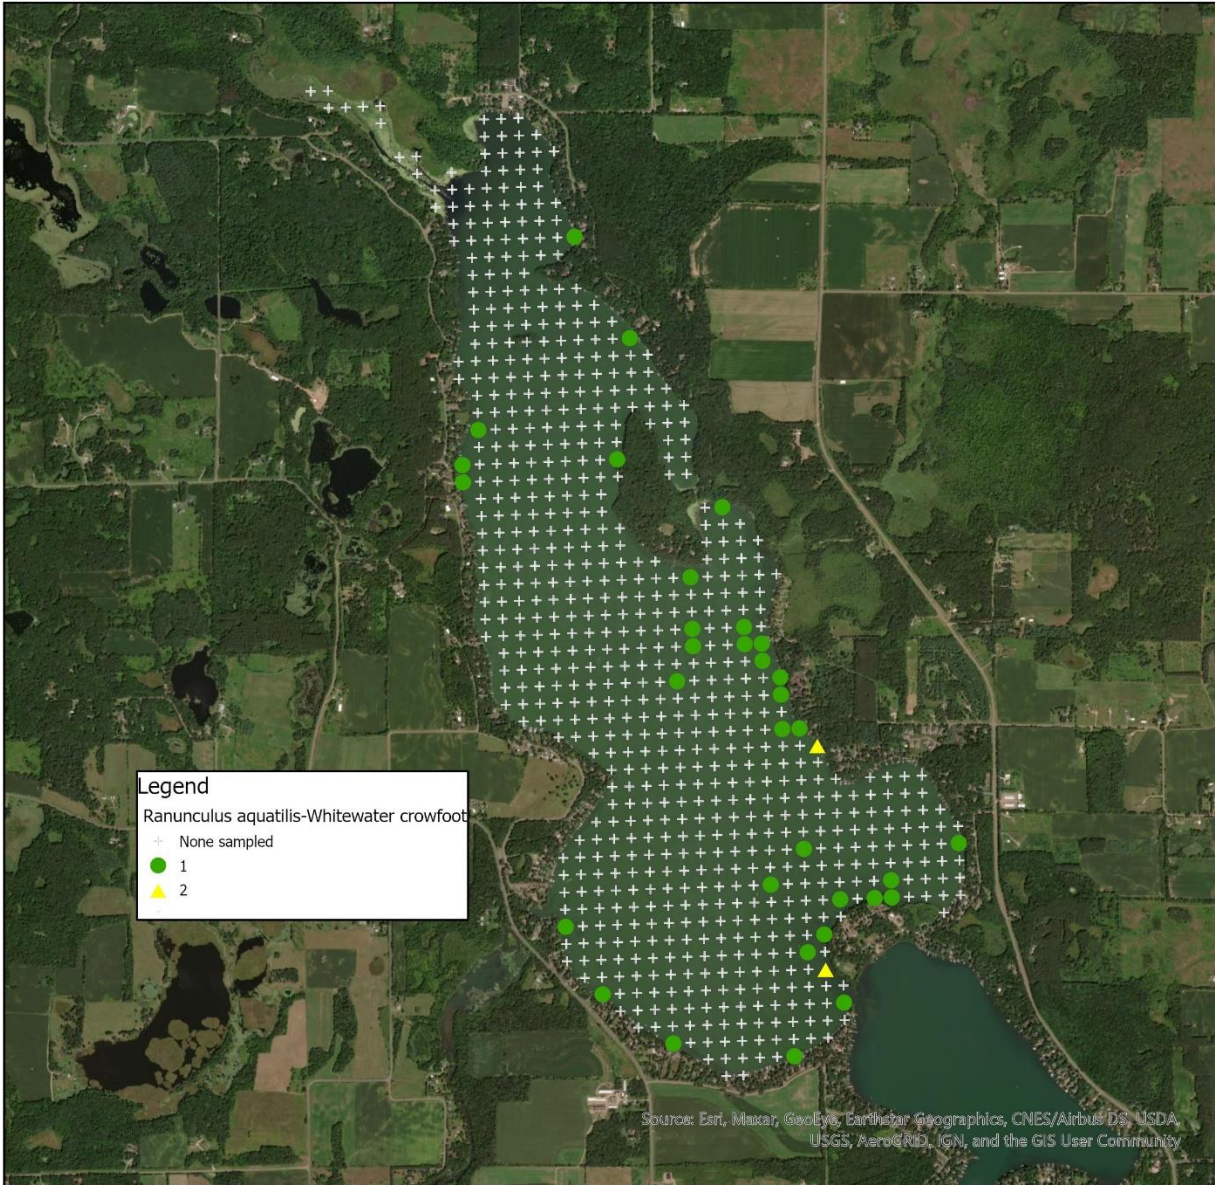

**Aquatic Macrophyte Survey
Lake Wapogasset Polk County WI
June/July 2020**