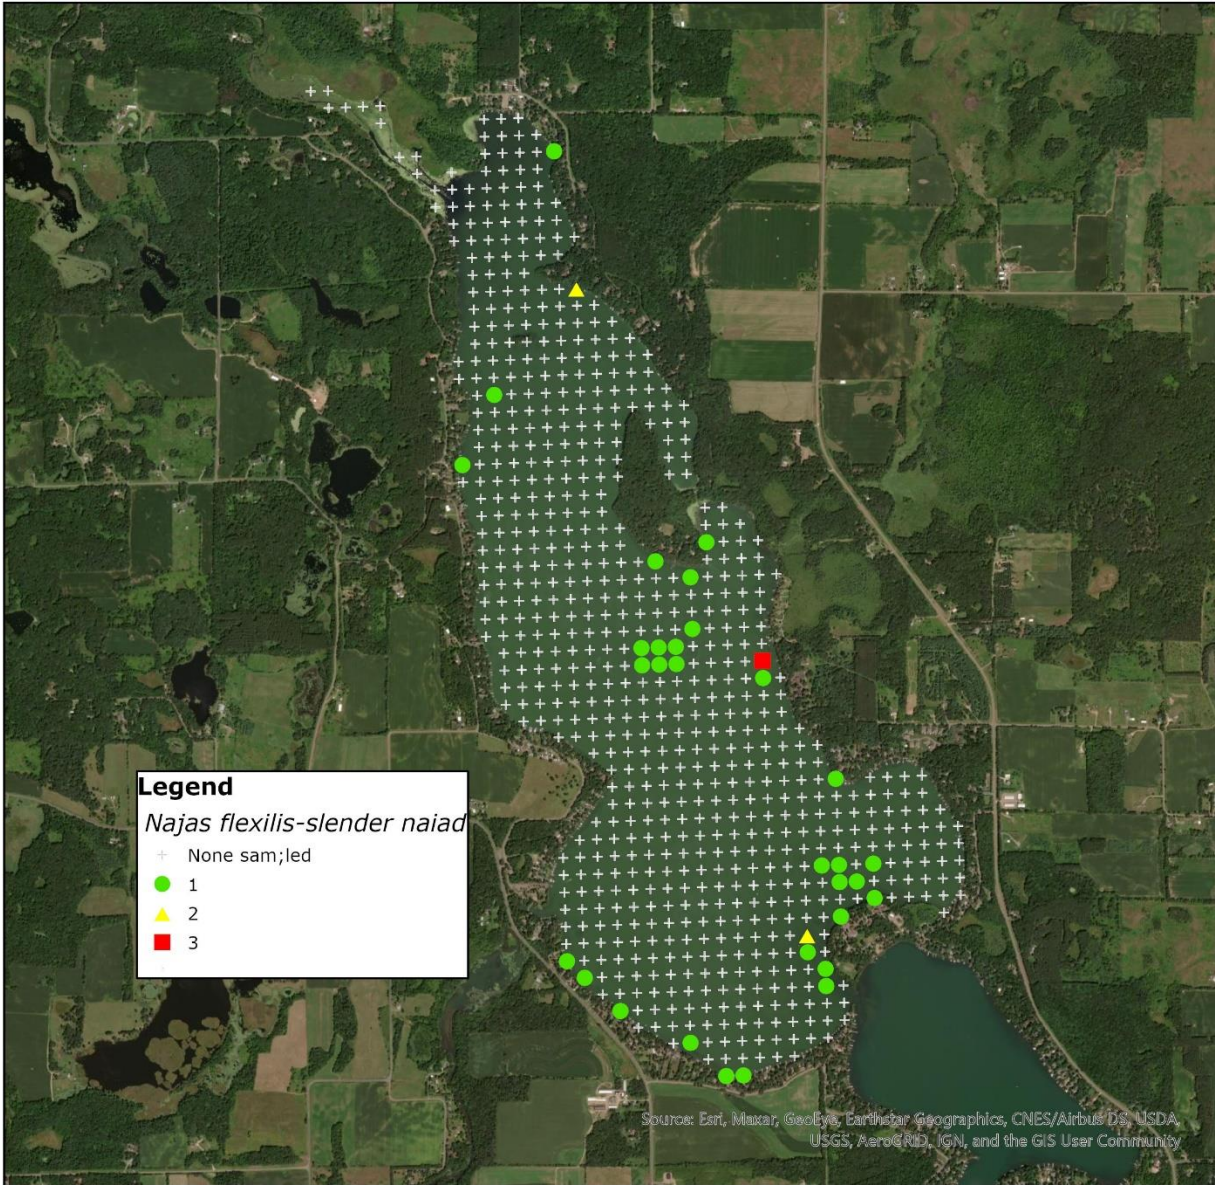

**Aquatic Macrophyte Survey
Lake Wapogasset Polk County WI
June/July 2020**