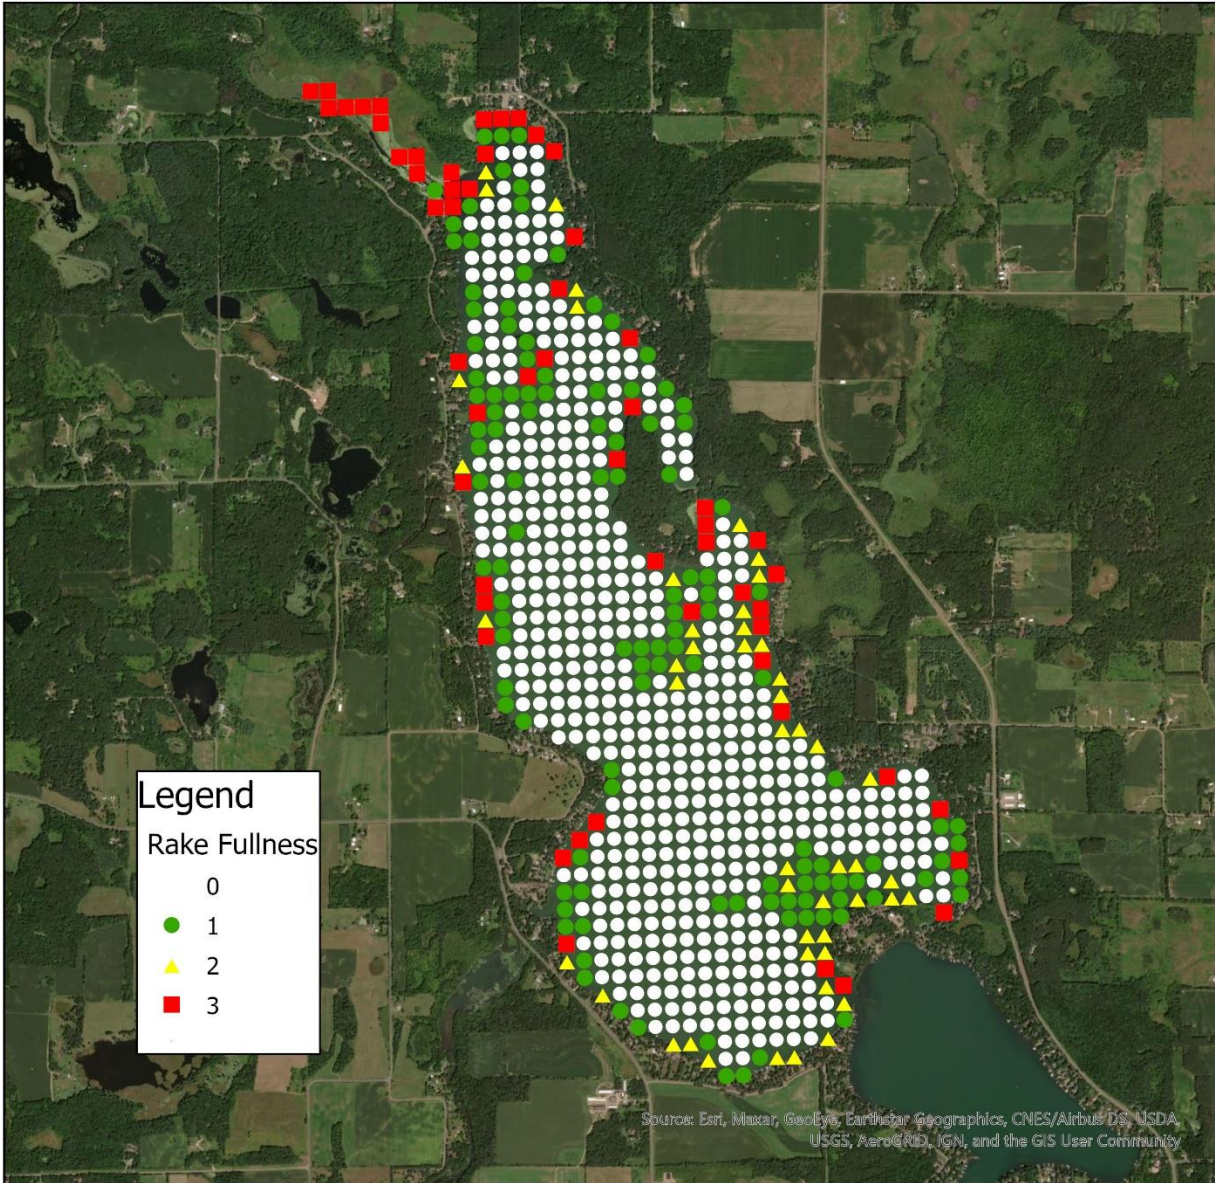

**Aquatic Macrophyte Survey
Lake Wapogasset Polk County WI
June/July 2020**