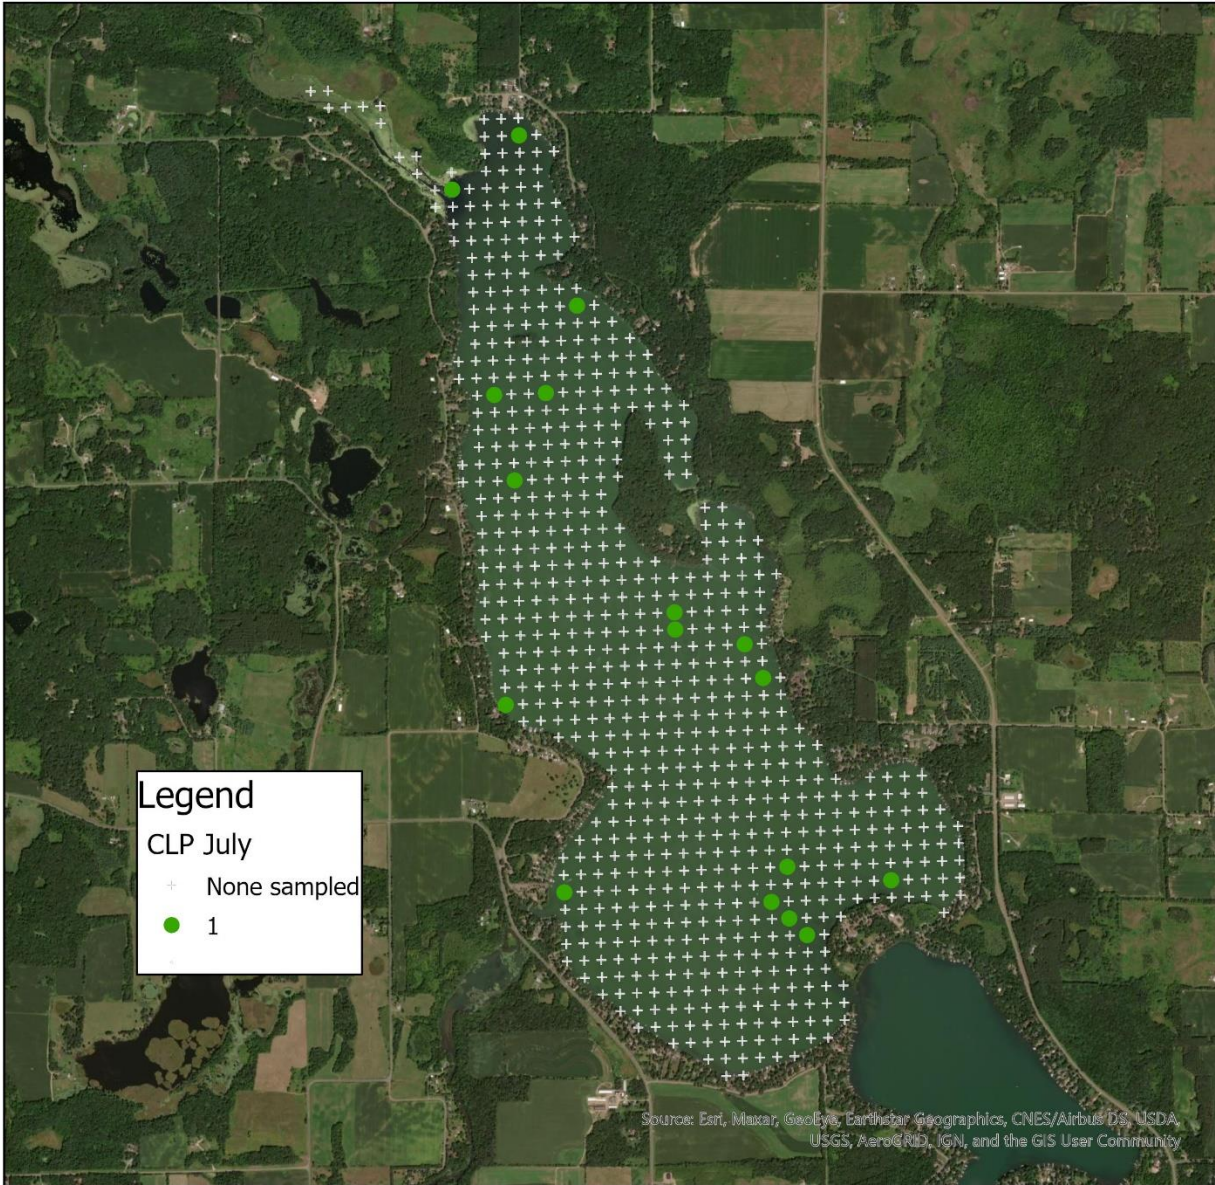

**Aquatic Macrophyte Survey
Lake Wapogasset Polk County WI
June/July 2020**