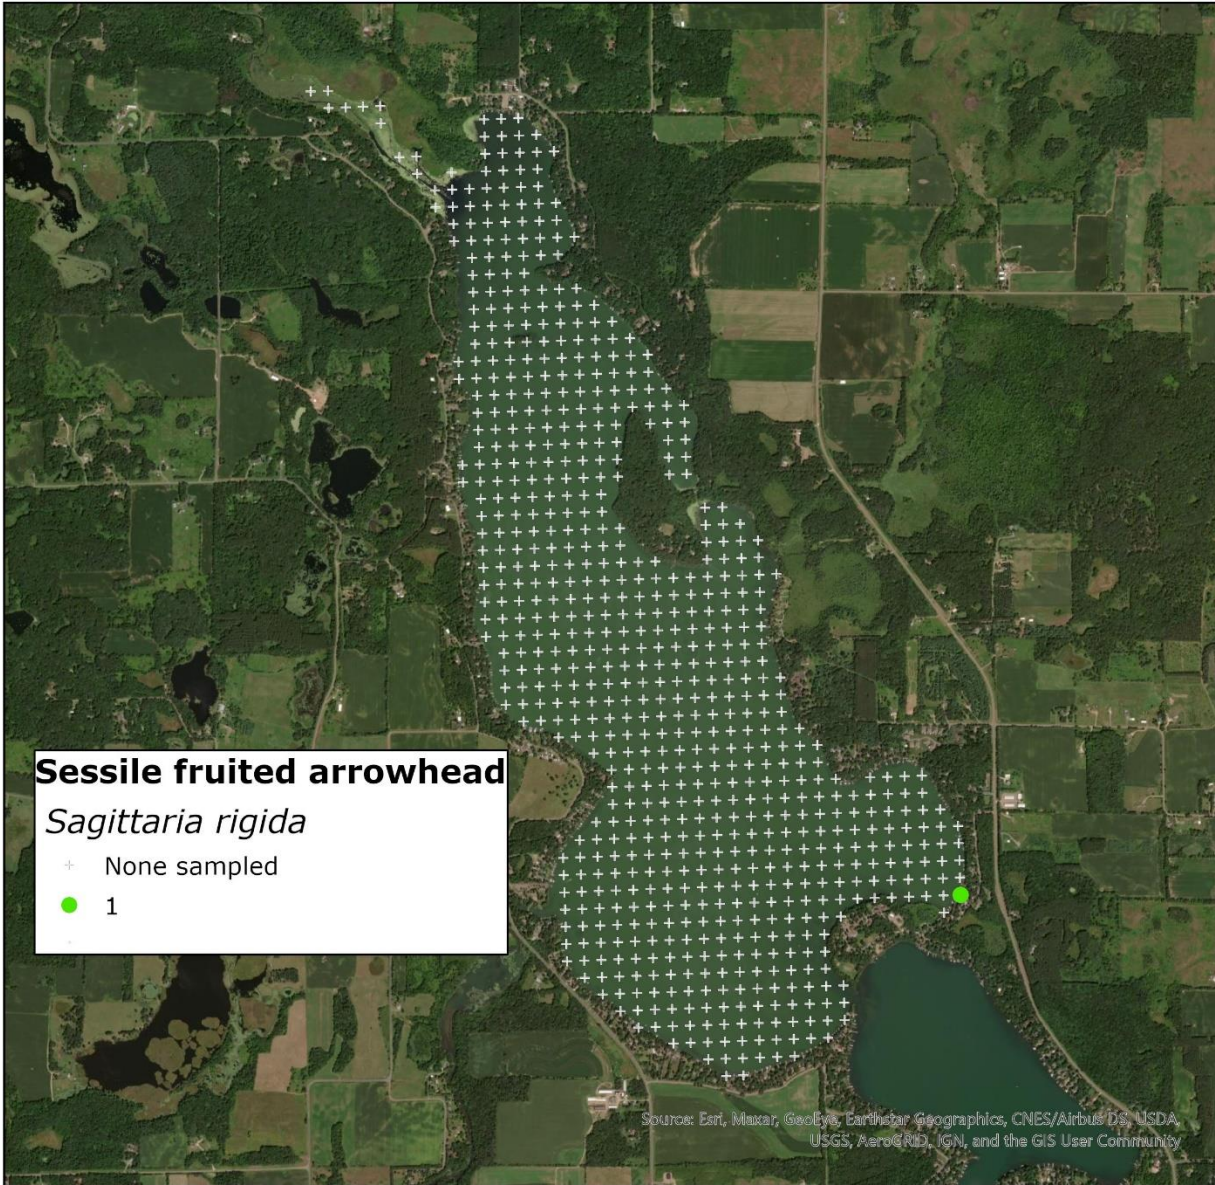

**Aquatic Macrophyte Survey
Lake Wapogasset Polk County WI
June/July 2020**