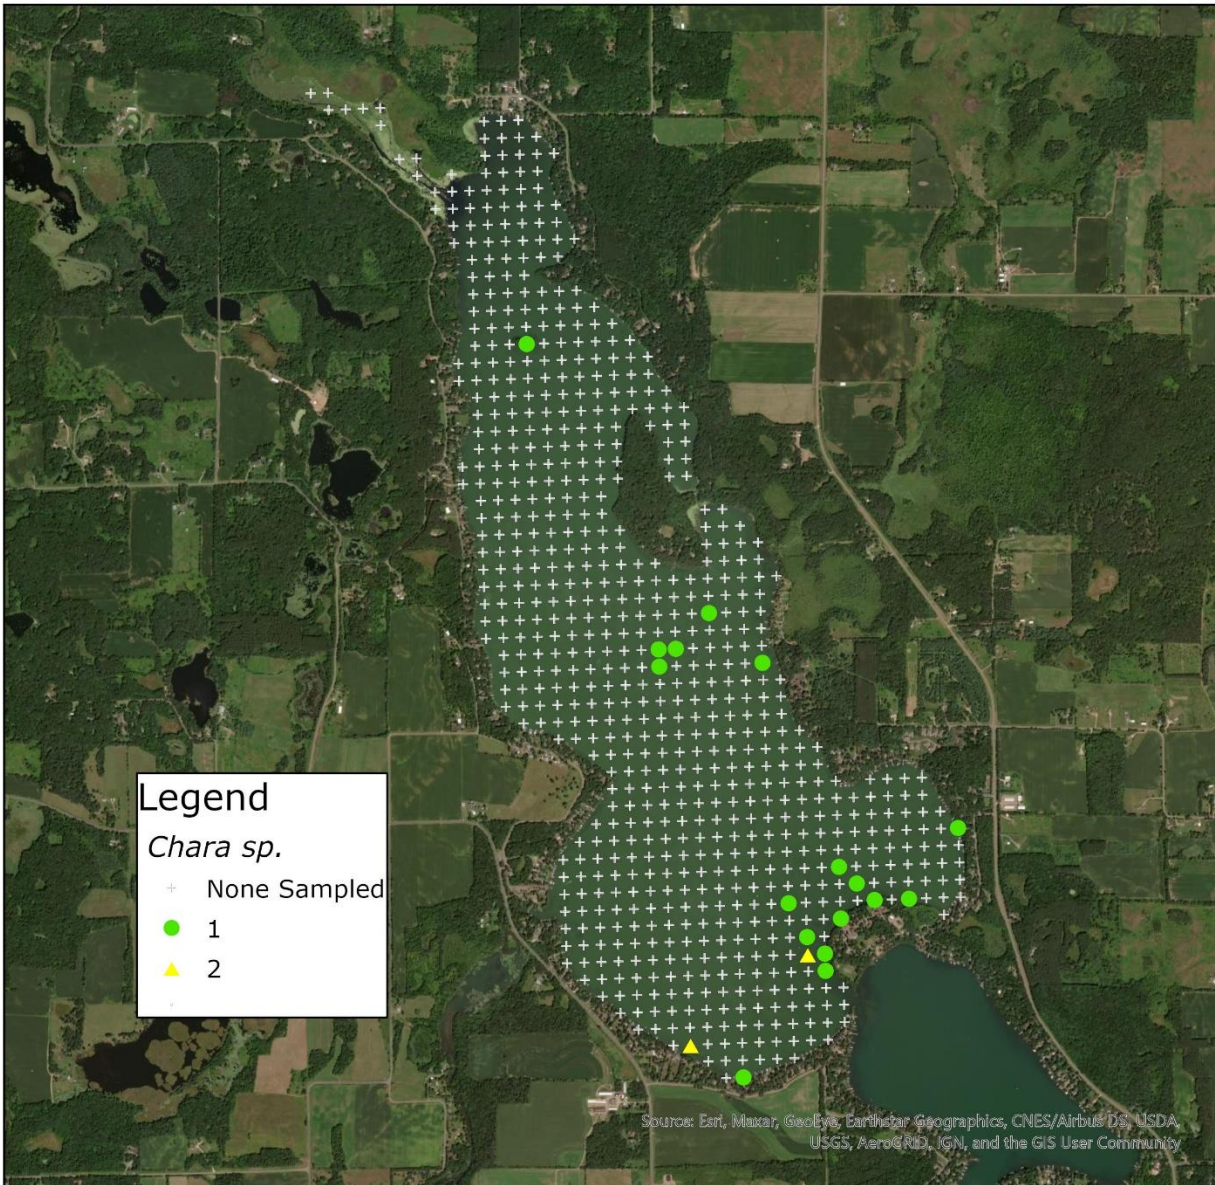

**Aquatic Macrophyte Survey
Lake Wapogasset Polk County WI
June/July 2020**