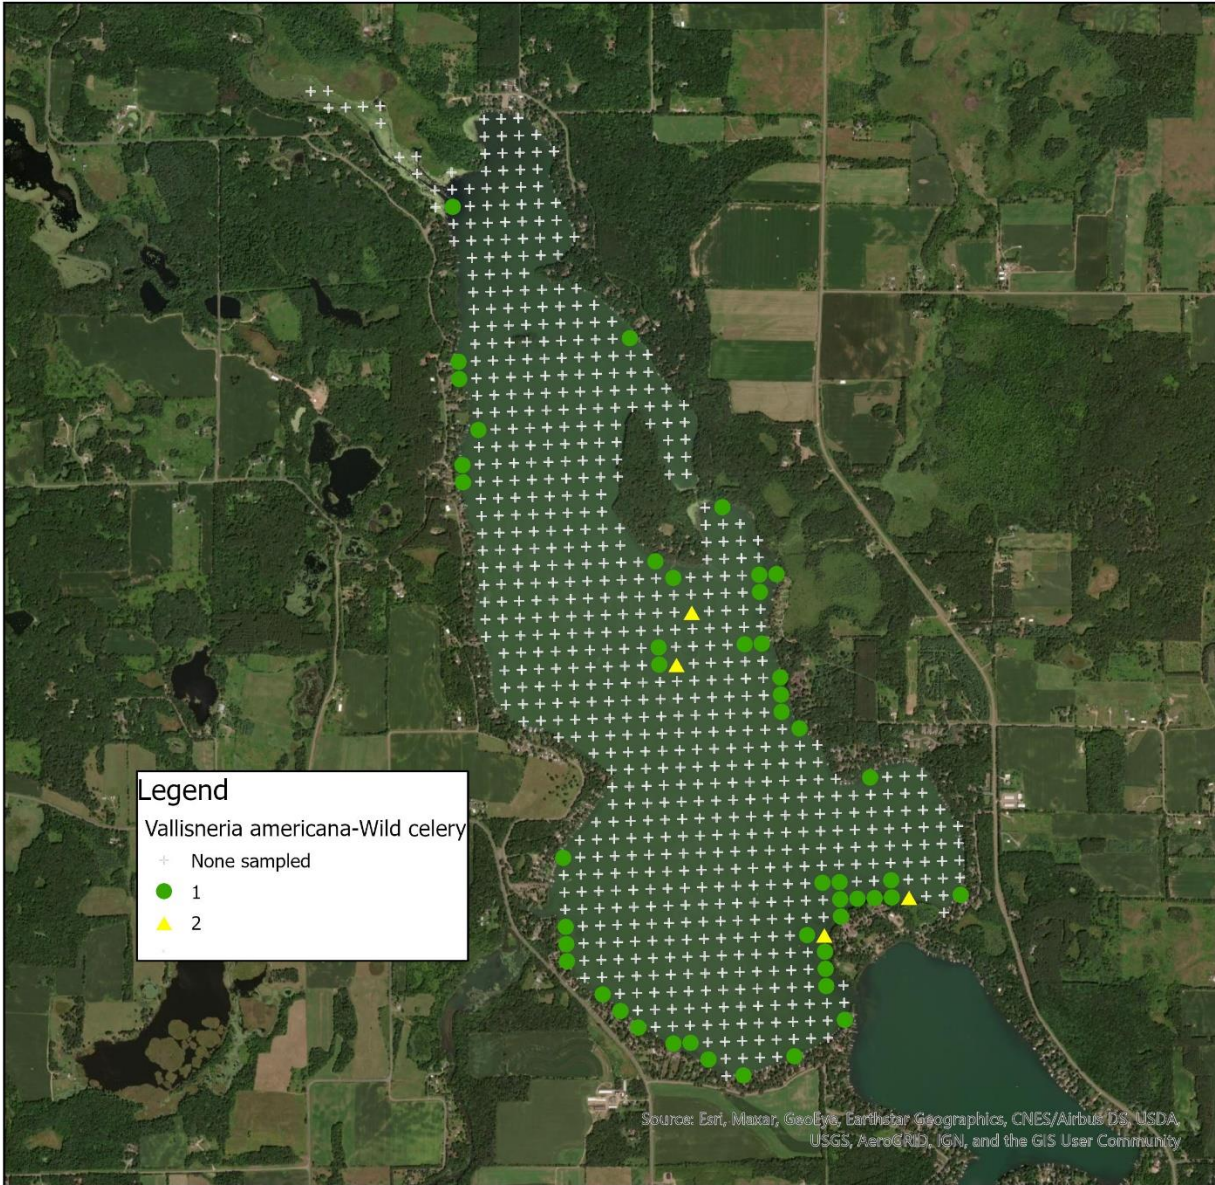

**Aquatic Macrophyte Survey
Lake Wapogasset Polk County WI
June/July 2020**