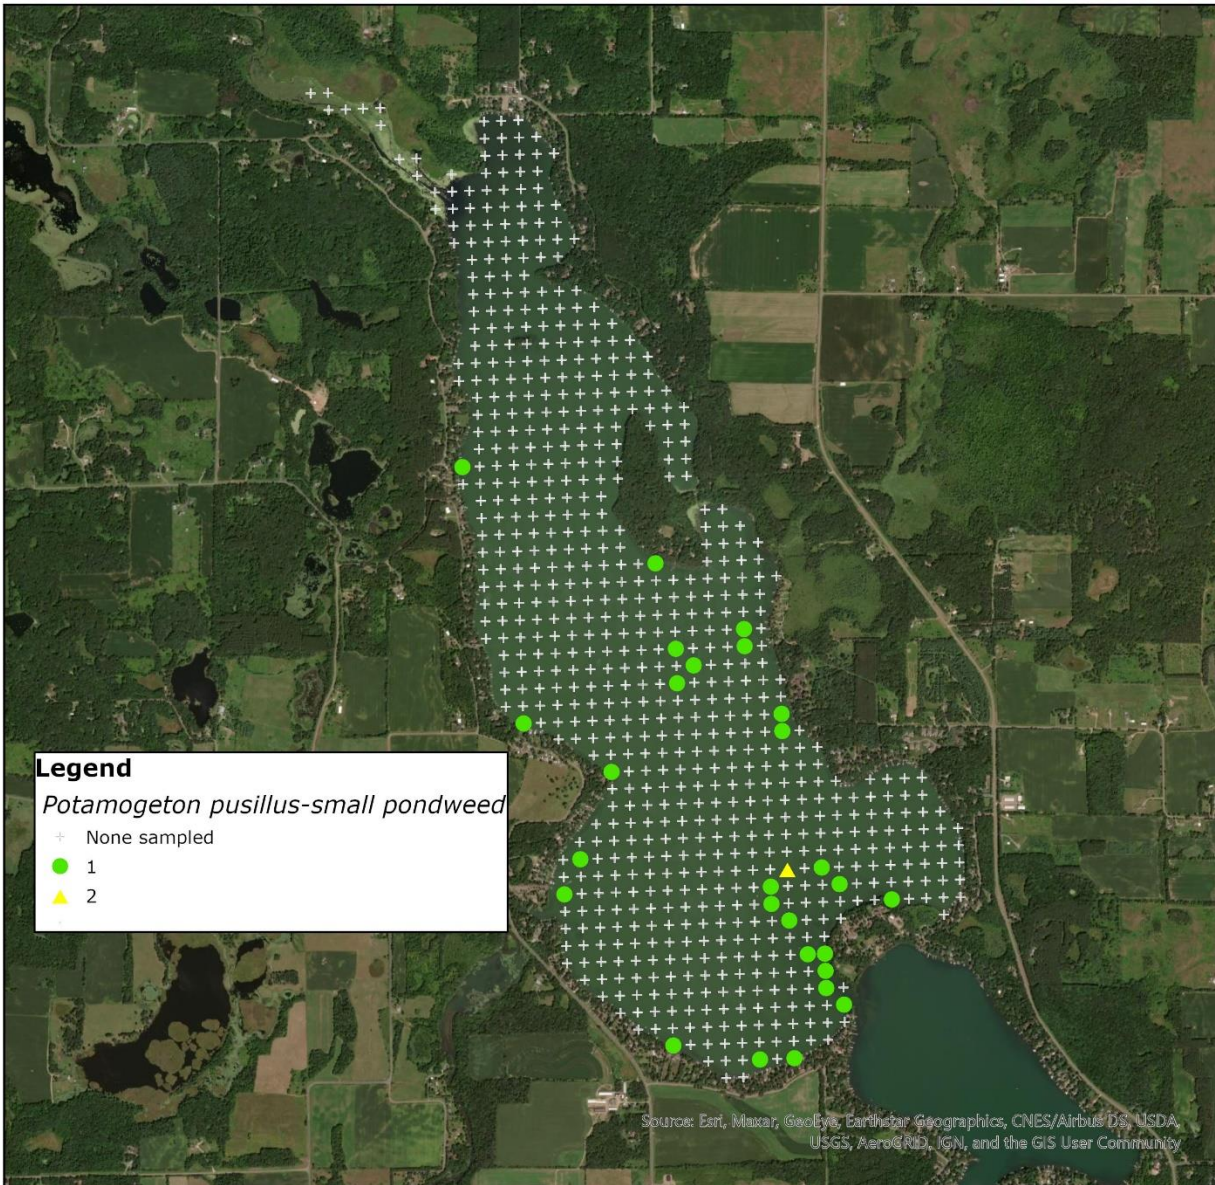

**Aquatic Macrophyte Survey
Lake Wapogasset Polk County WI
June/July 2020**