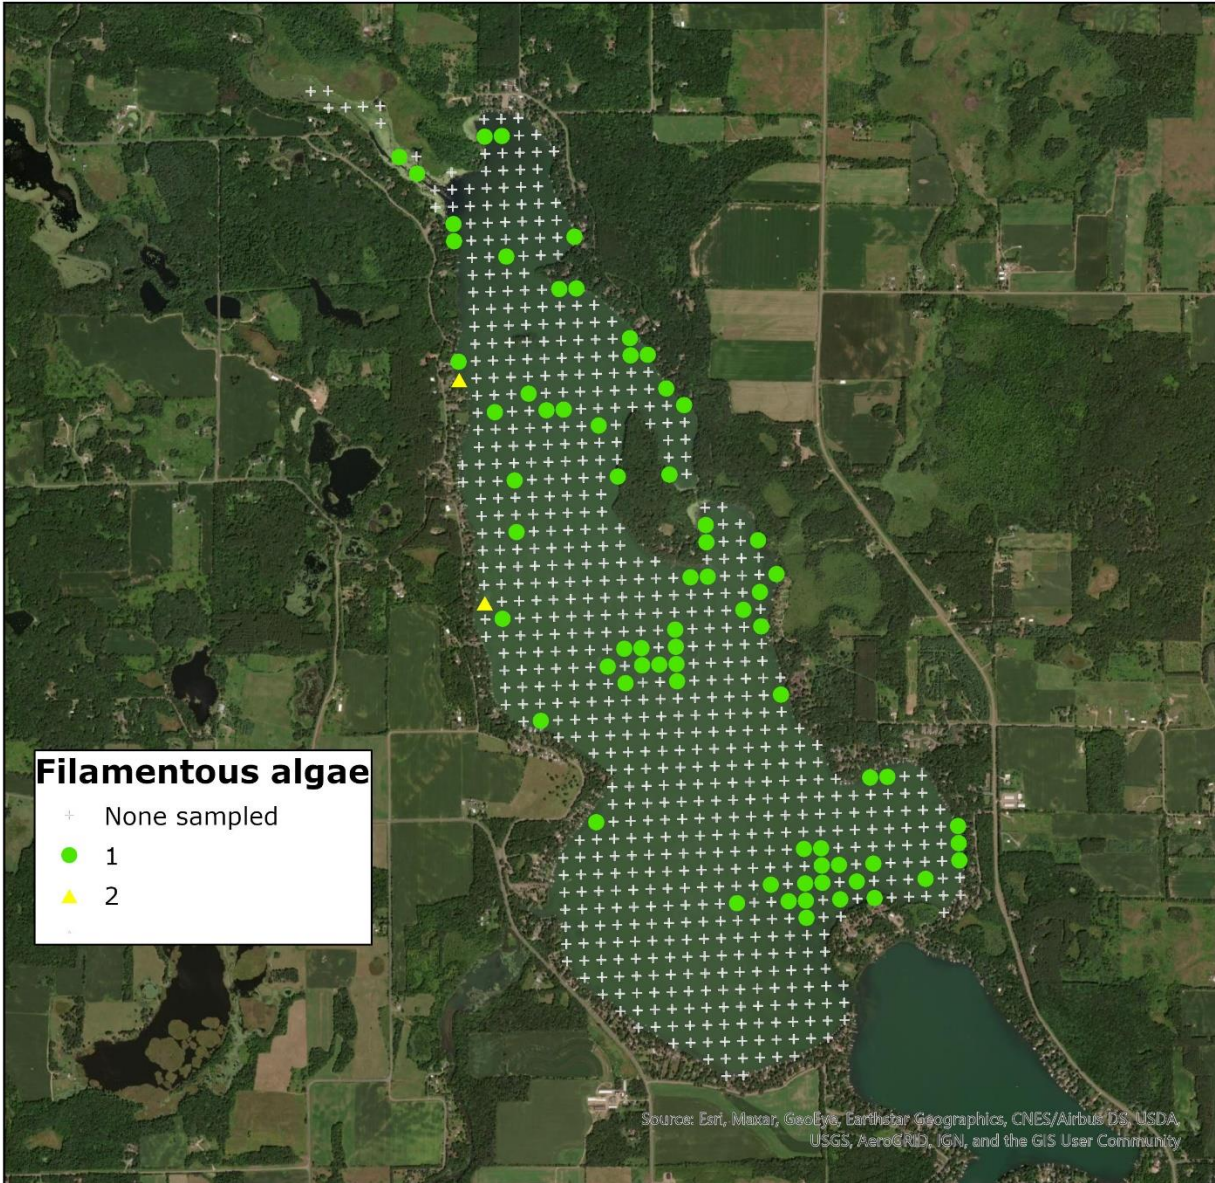

**Aquatic Macrophyte Survey
Lake Wapogasset Polk County WI
June/July 2020**