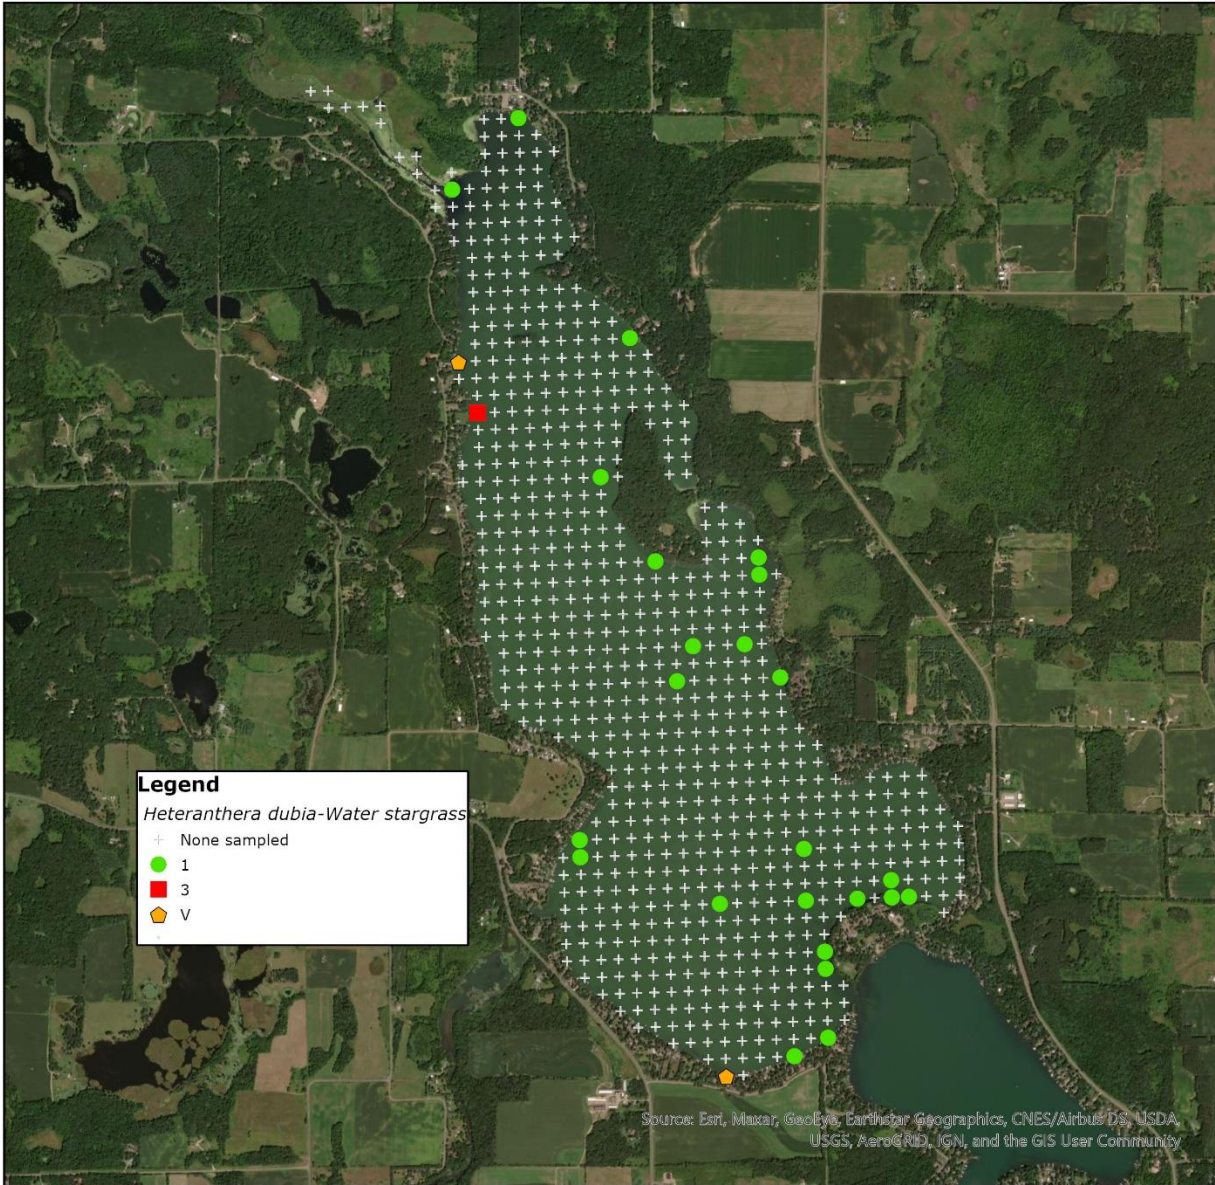

**Aquatic Macrophyte Survey
Lake Wapogasset Polk County WI
June/July 2020**