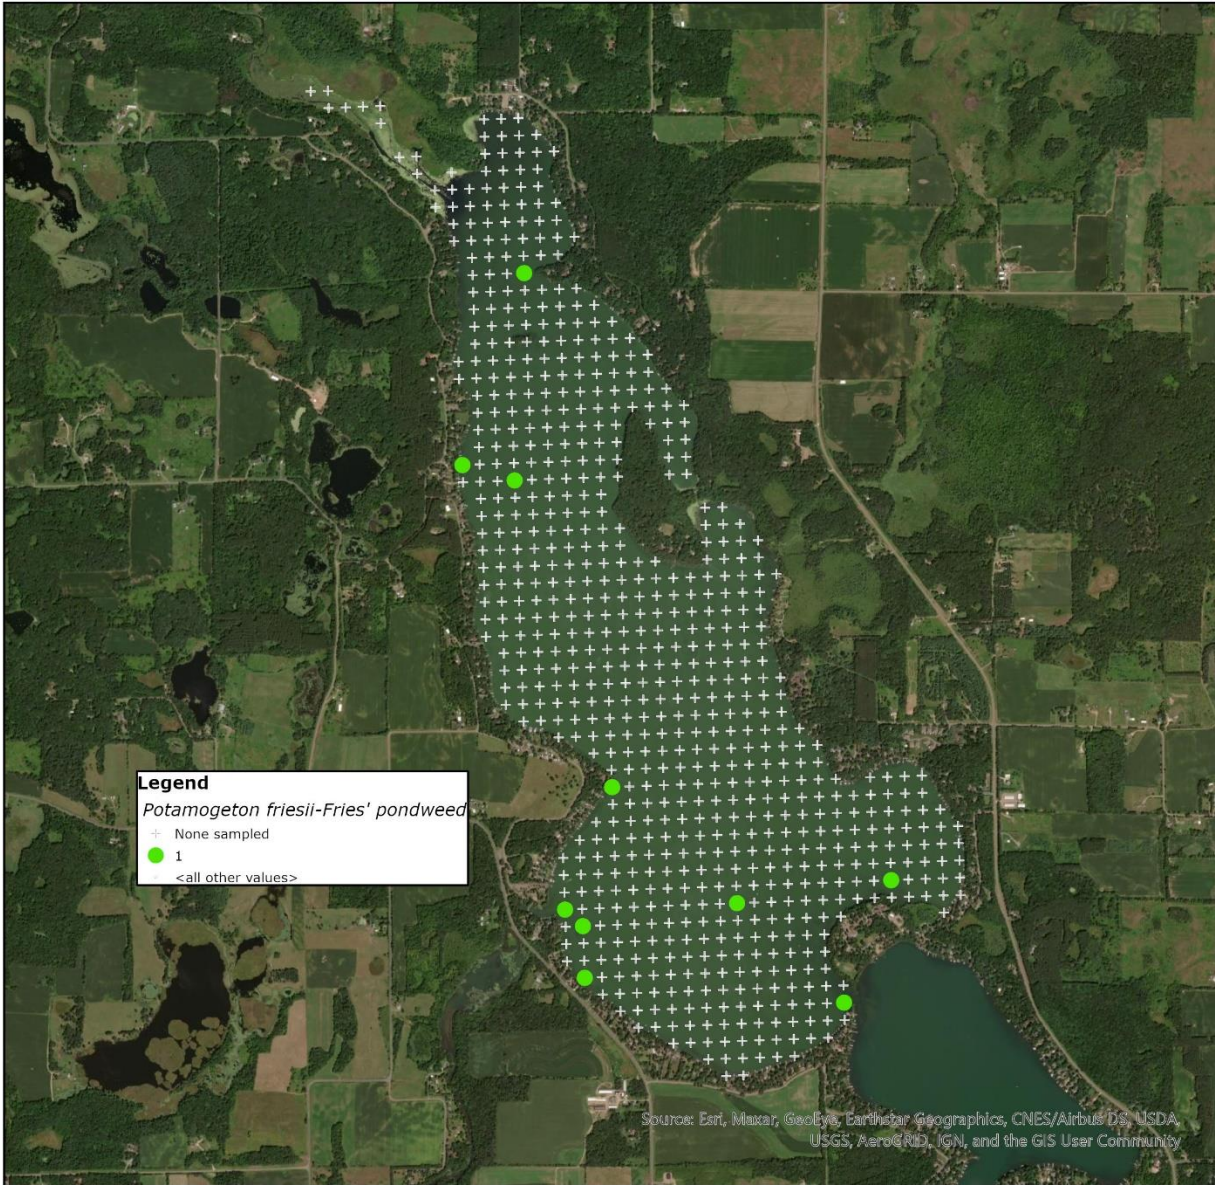

**Aquatic Macrophyte Survey
Lake Wapogasset Polk County WI
June/July 2020**