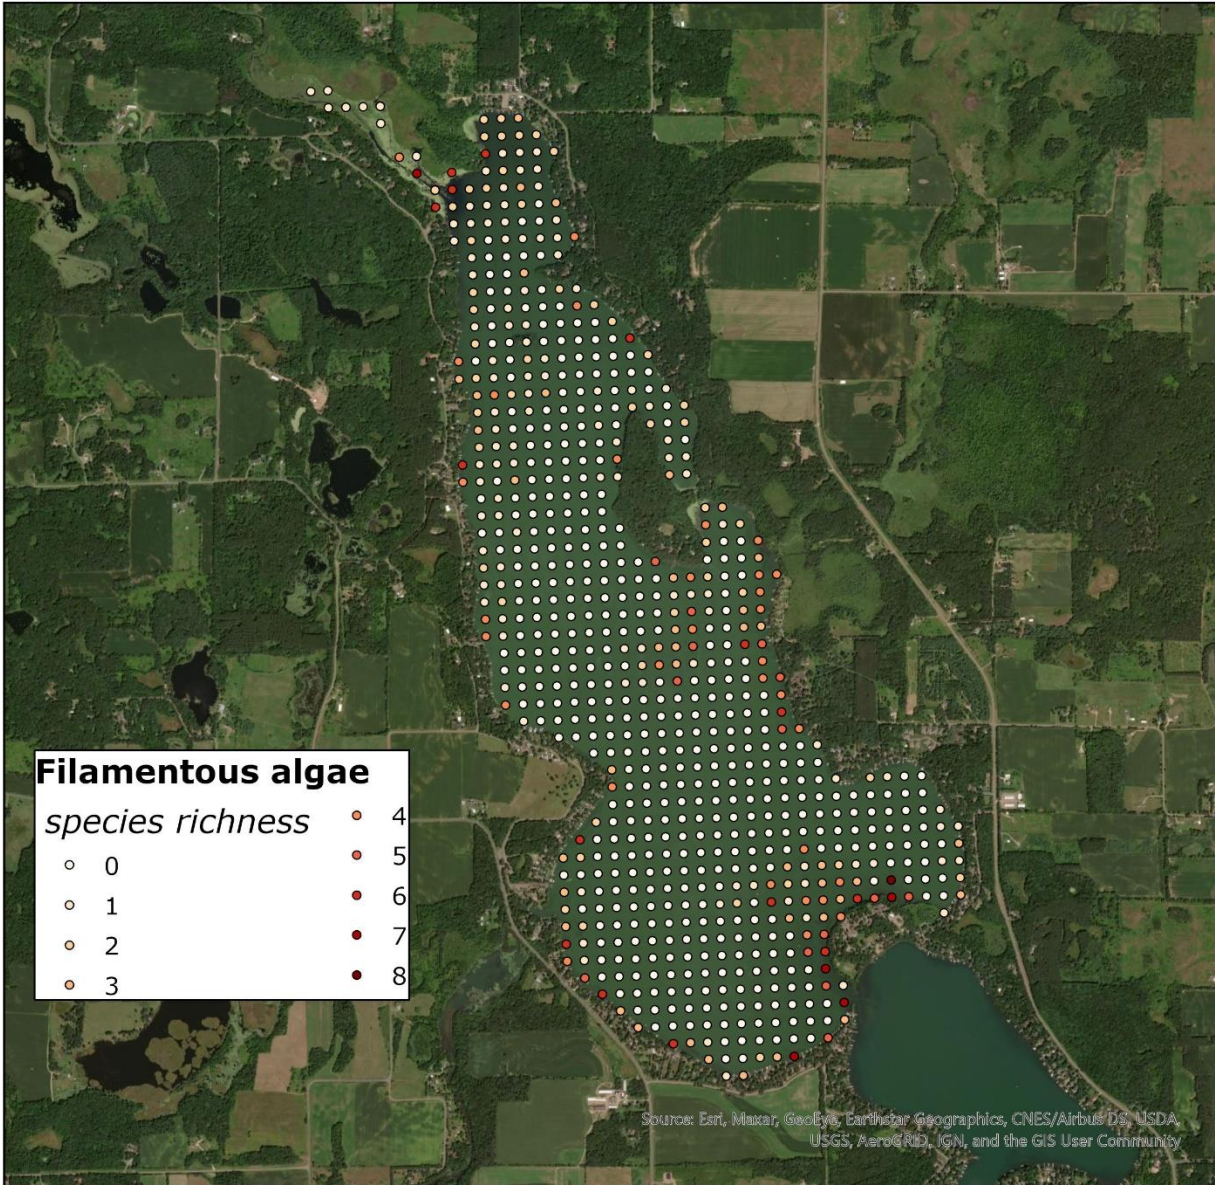

**Aquatic Macrophyte Survey
Lake Wapogasset Polk County WI
June/July 2020**