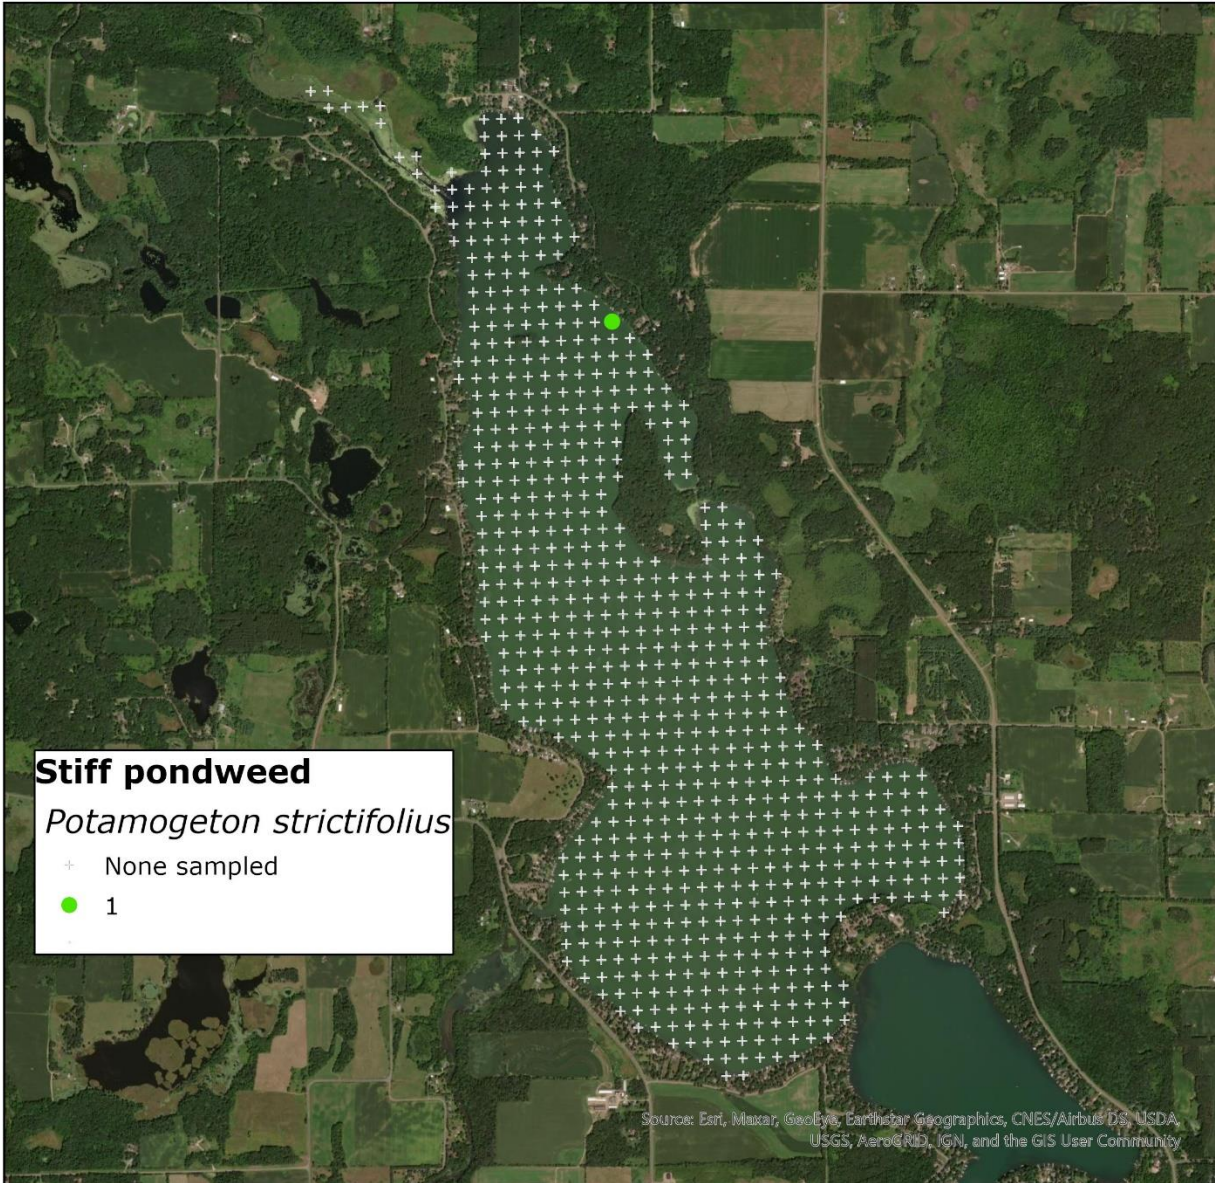

**Aquatic Macrophyte Survey
Lake Wapogasset Polk County WI
June/July 2020**