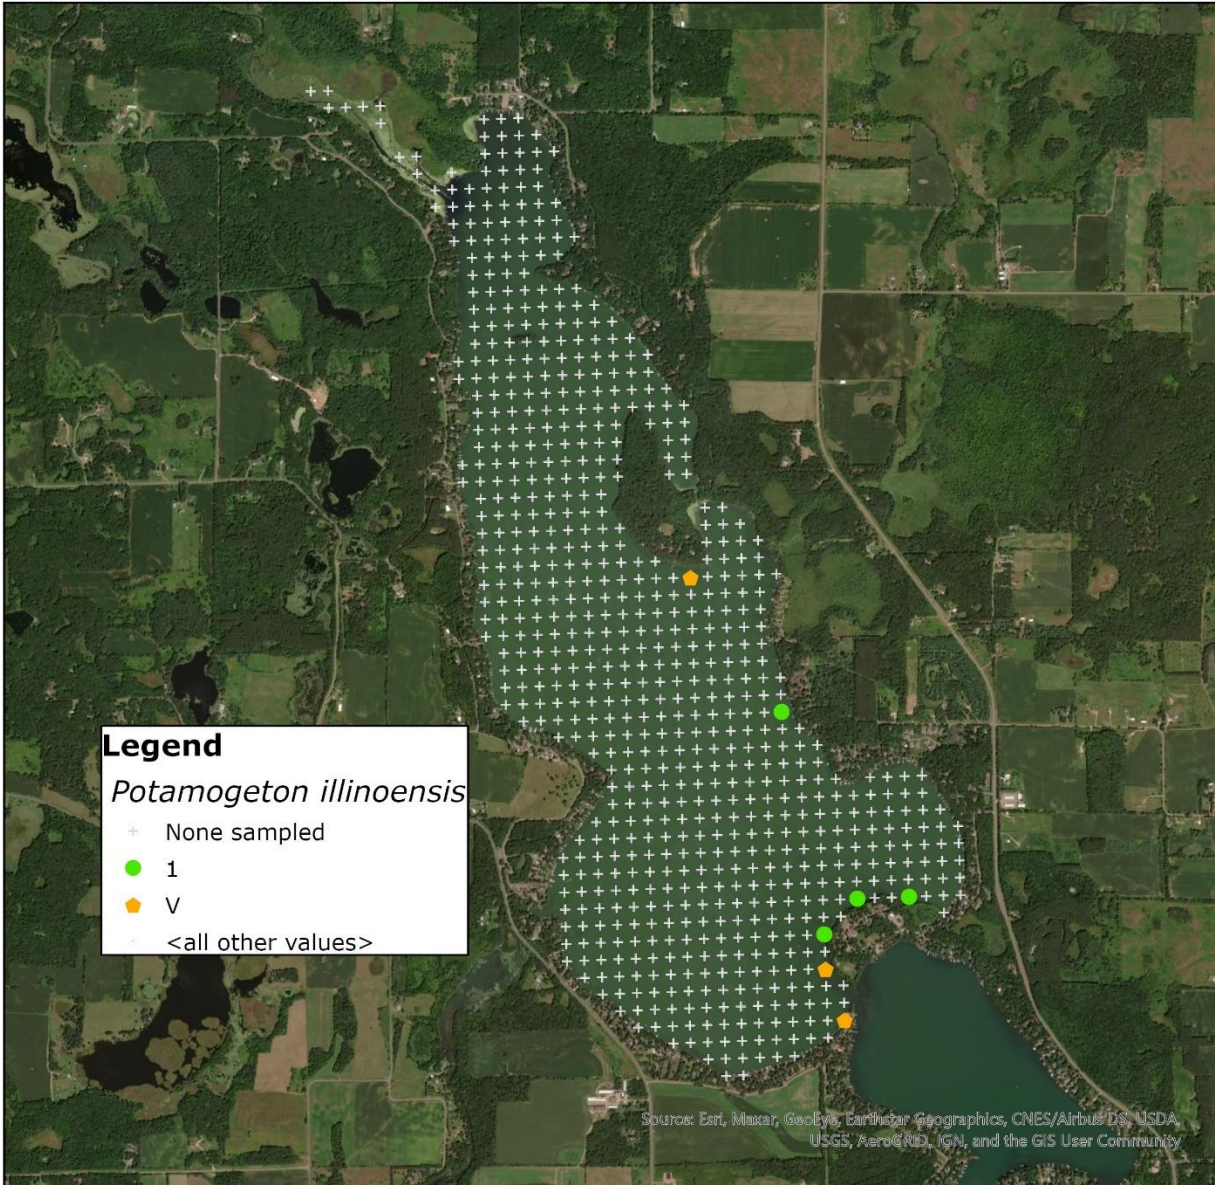

**Aquatic Macrophyte Survey
Lake Wapogasset Polk County WI
June/July 2020**