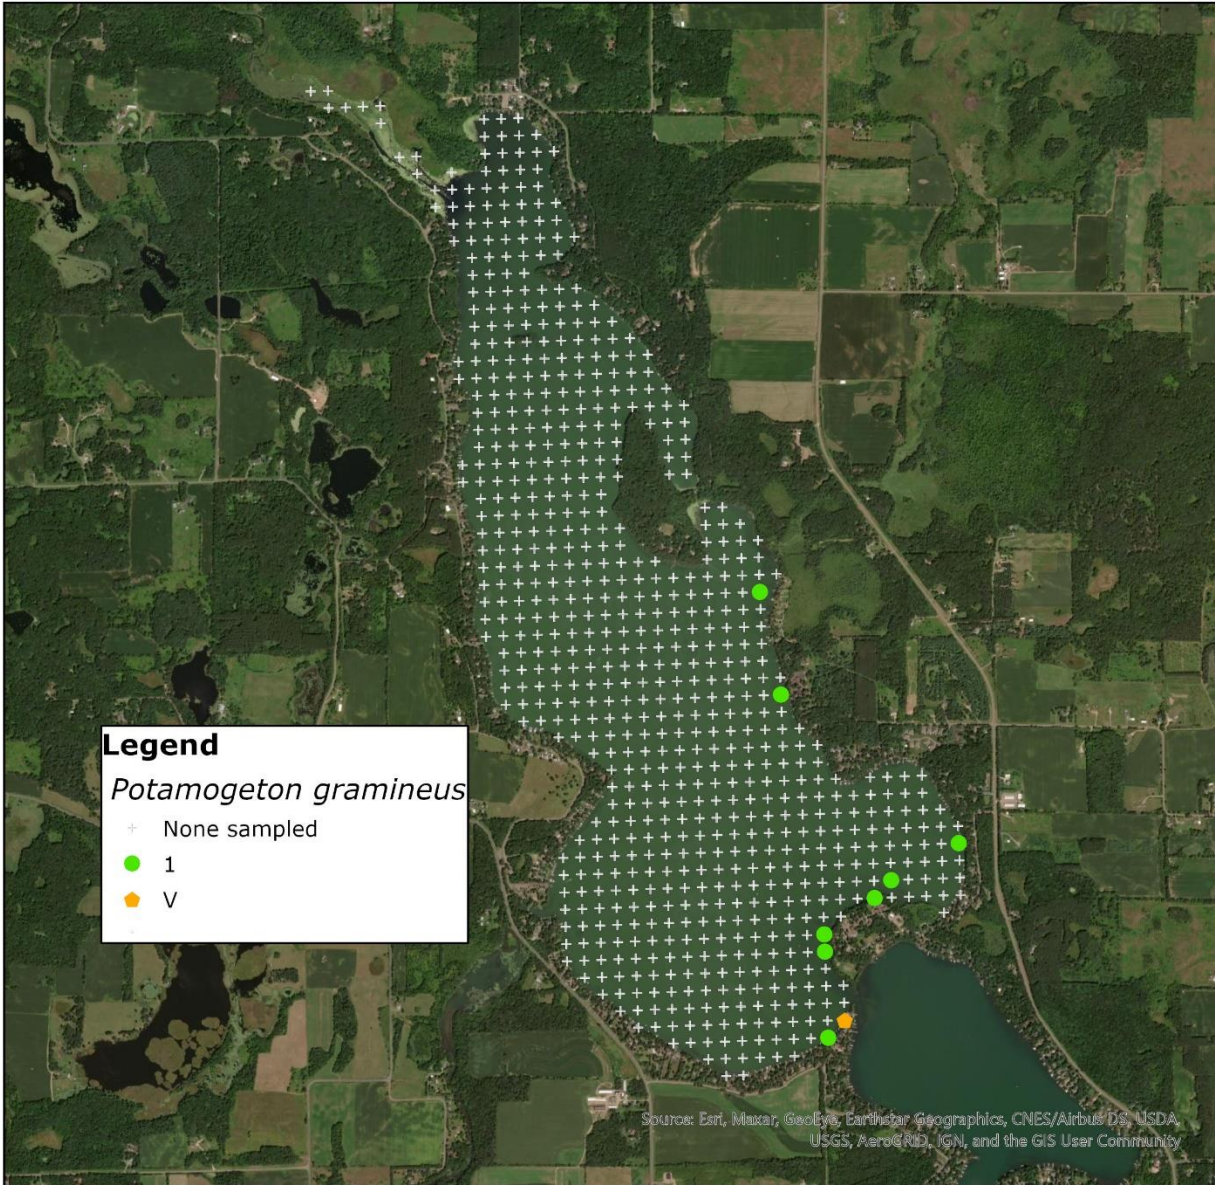

**Aquatic Macrophyte Survey
Lake Wapogasset Polk County WI
June/July 2020**