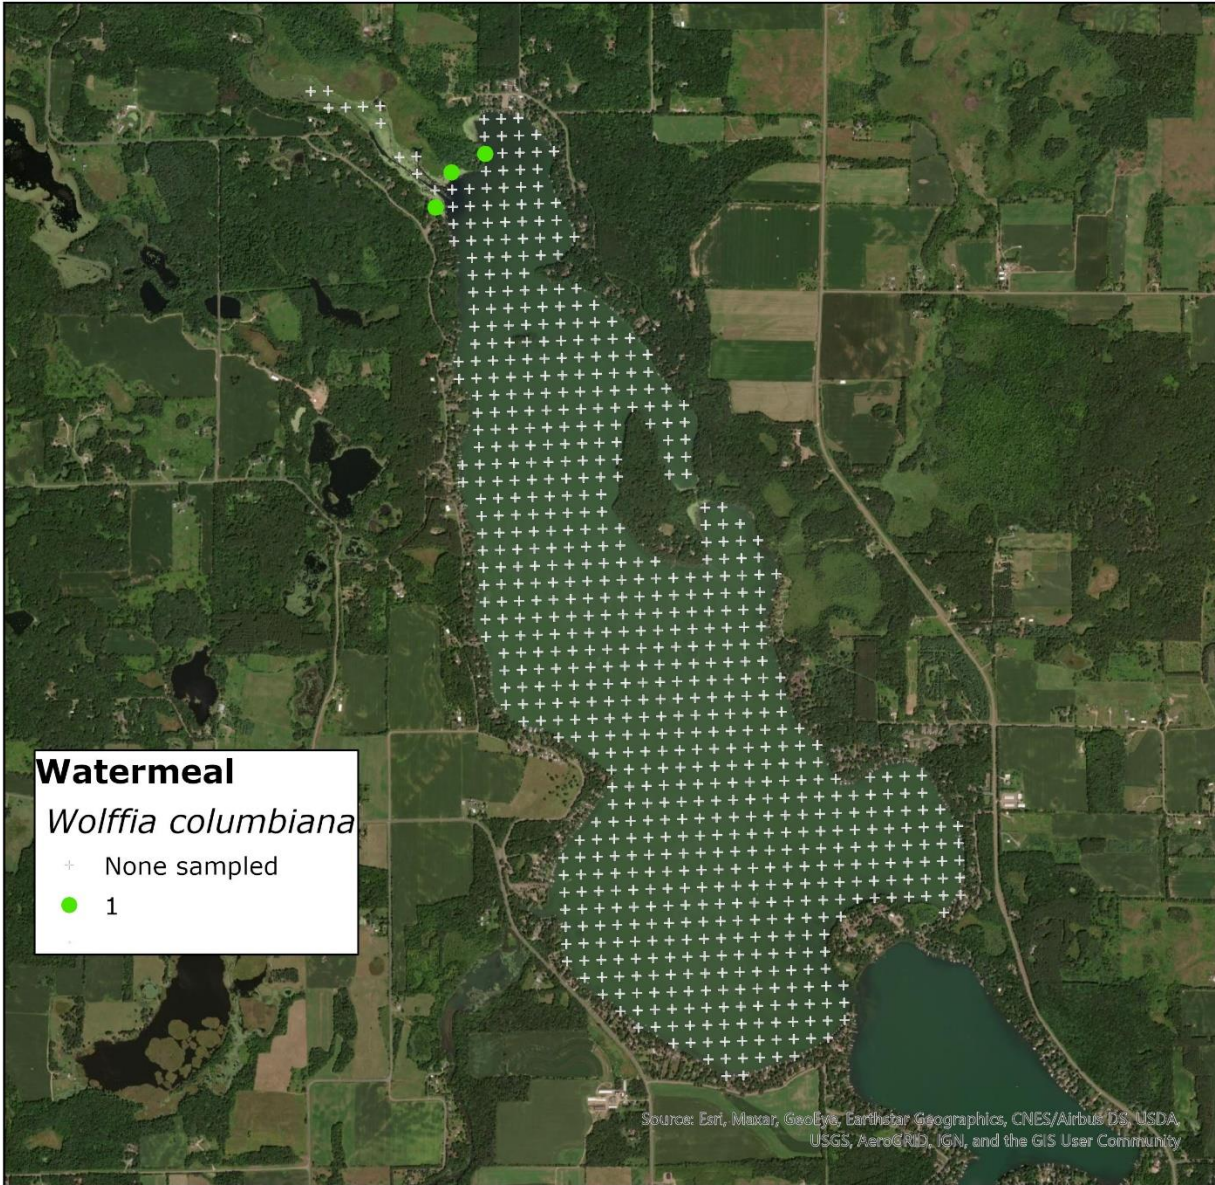

**Aquatic Macrophyte Survey
Lake Wapogasset Polk County WI
June/July 2020**