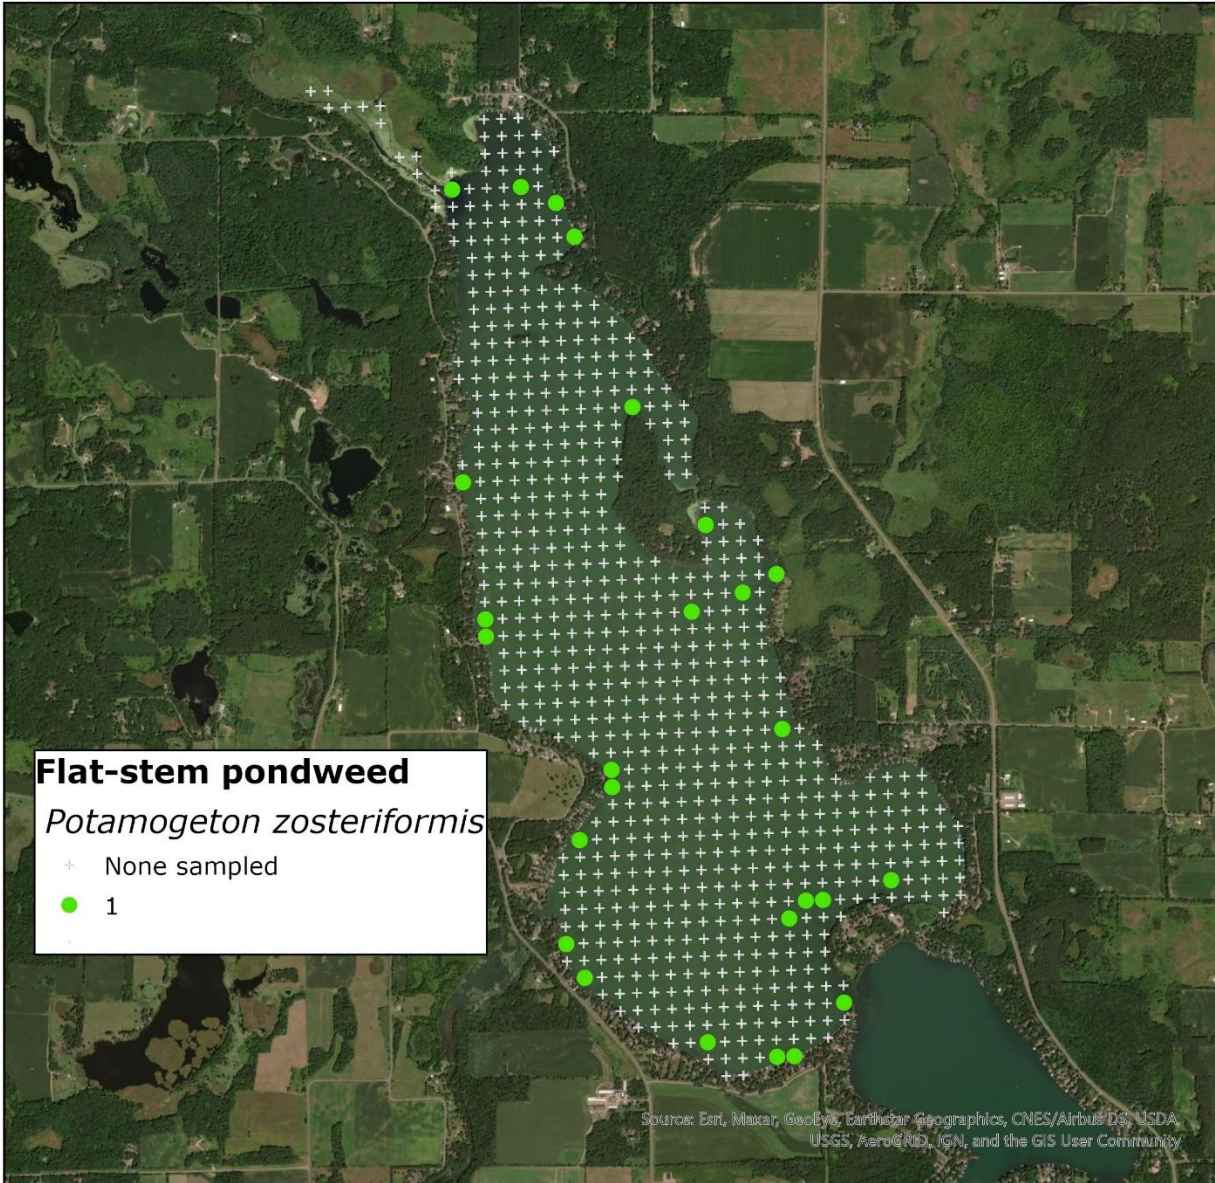

**Aquatic Macrophyte Survey
Lake Wapogasset Polk County WI
June/July 2020**