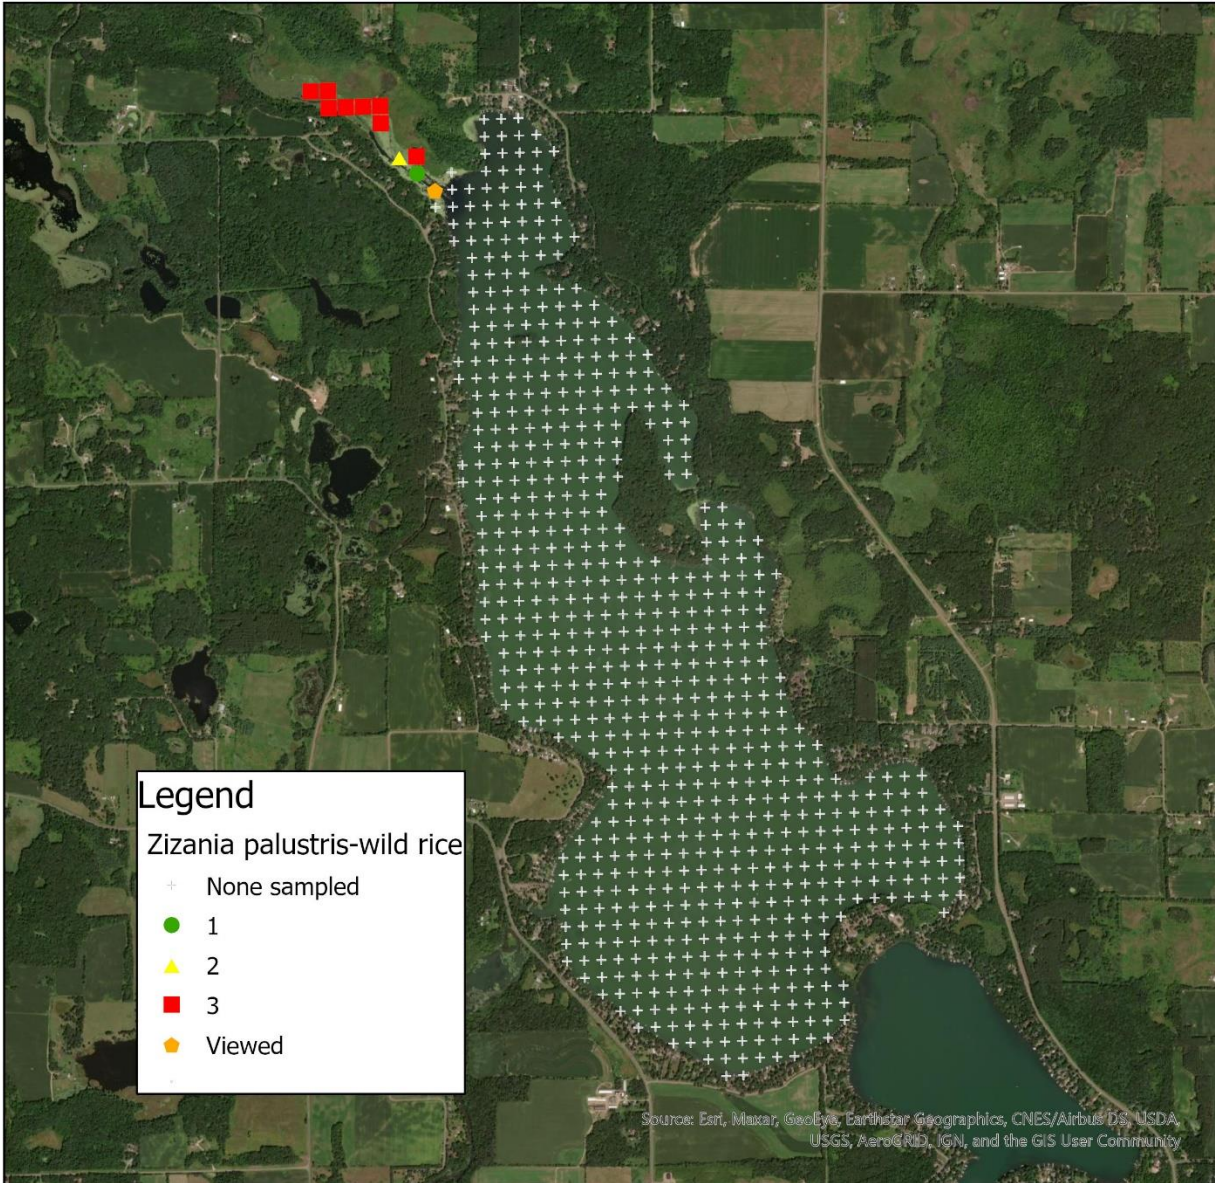

**Aquatic Macrophyte Survey
Lake Wapogasset Polk County WI
June/July 2020**