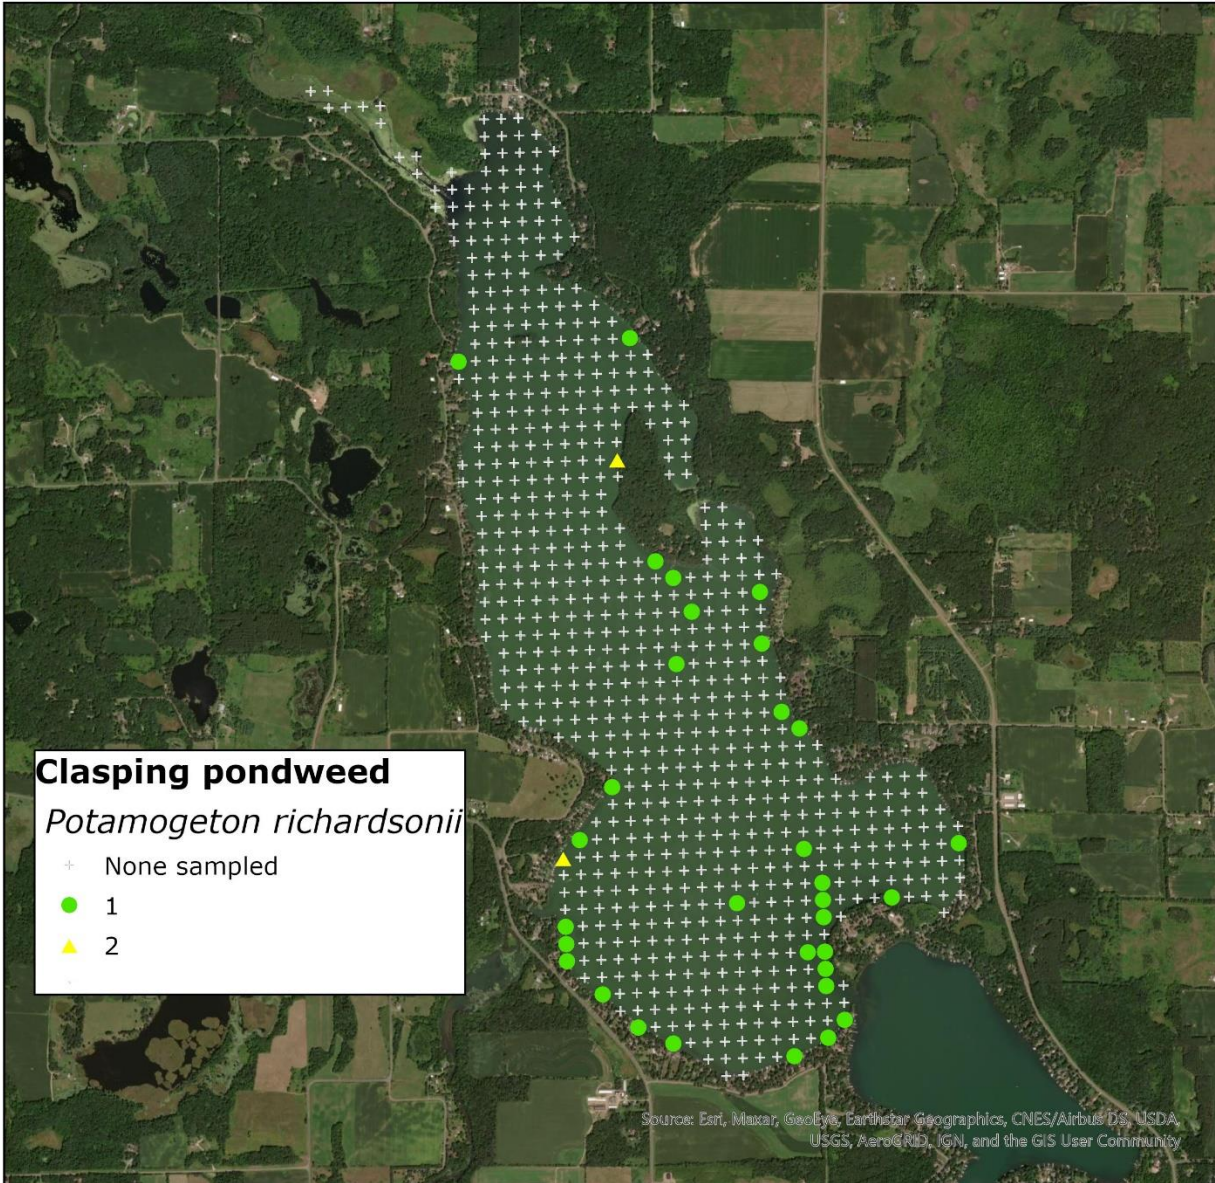

**Aquatic Macrophyte Survey
Lake Wapogasset Polk County WI
June/July 2020**