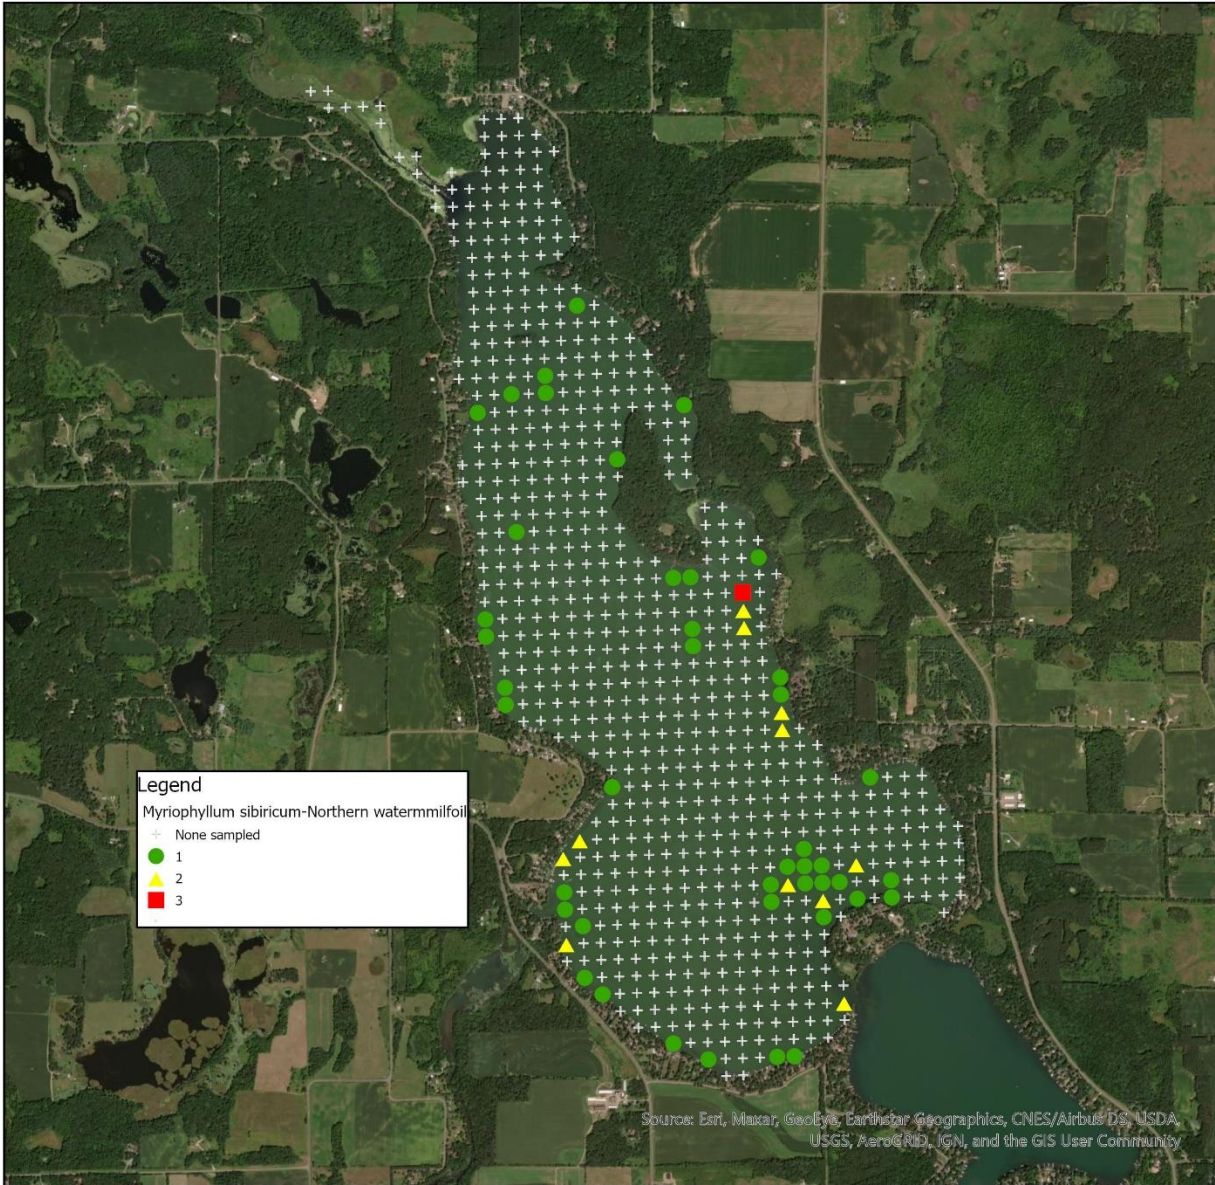

**Aquatic Macrophyte Survey
Lake Wapogasset Polk County WI
June/July 2020**