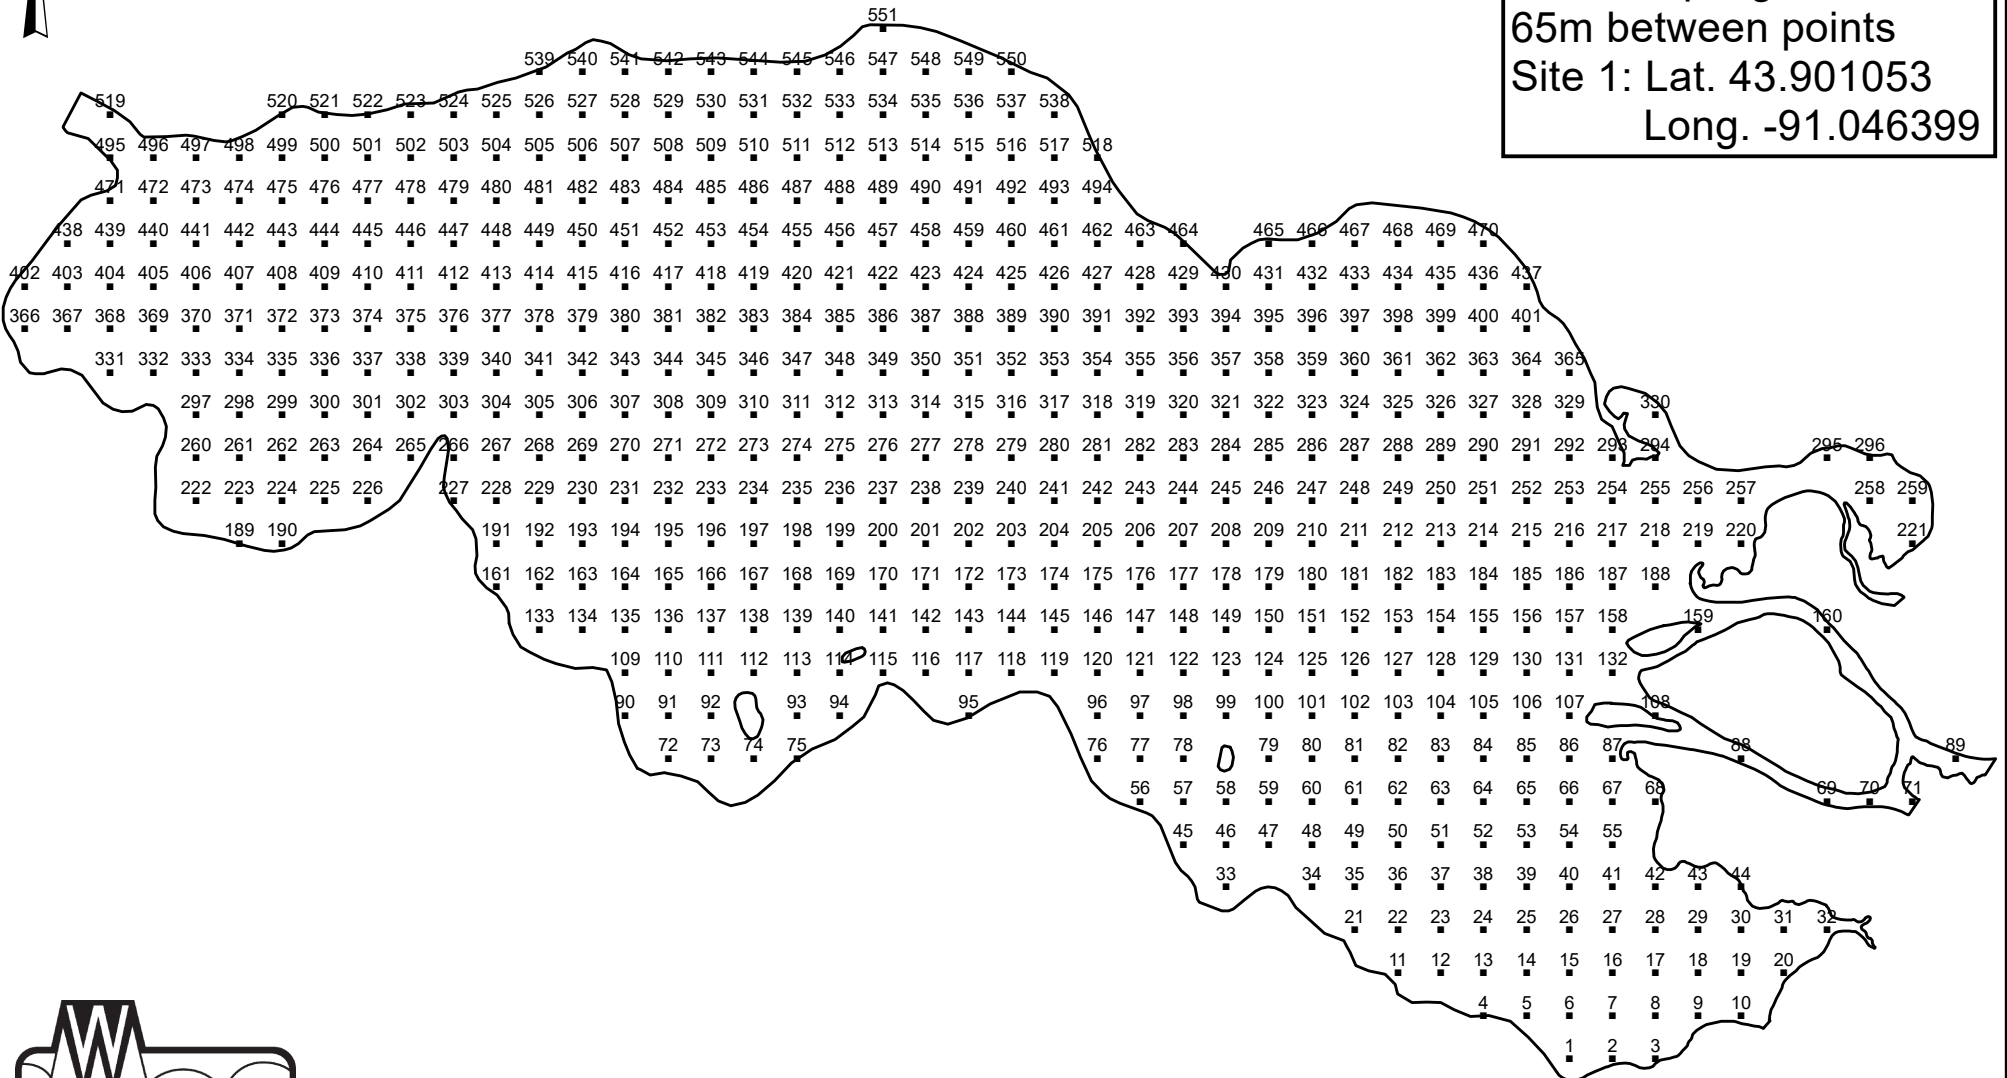

Neshonoc Lake  
La Crosse County  
WBIC 1653500  
577.50 acres / 233.71 ha  
551 Sampling Points  
65m between points  
Site 1: Lat. 43.901053  
Long. -91.046399

Created: 2022