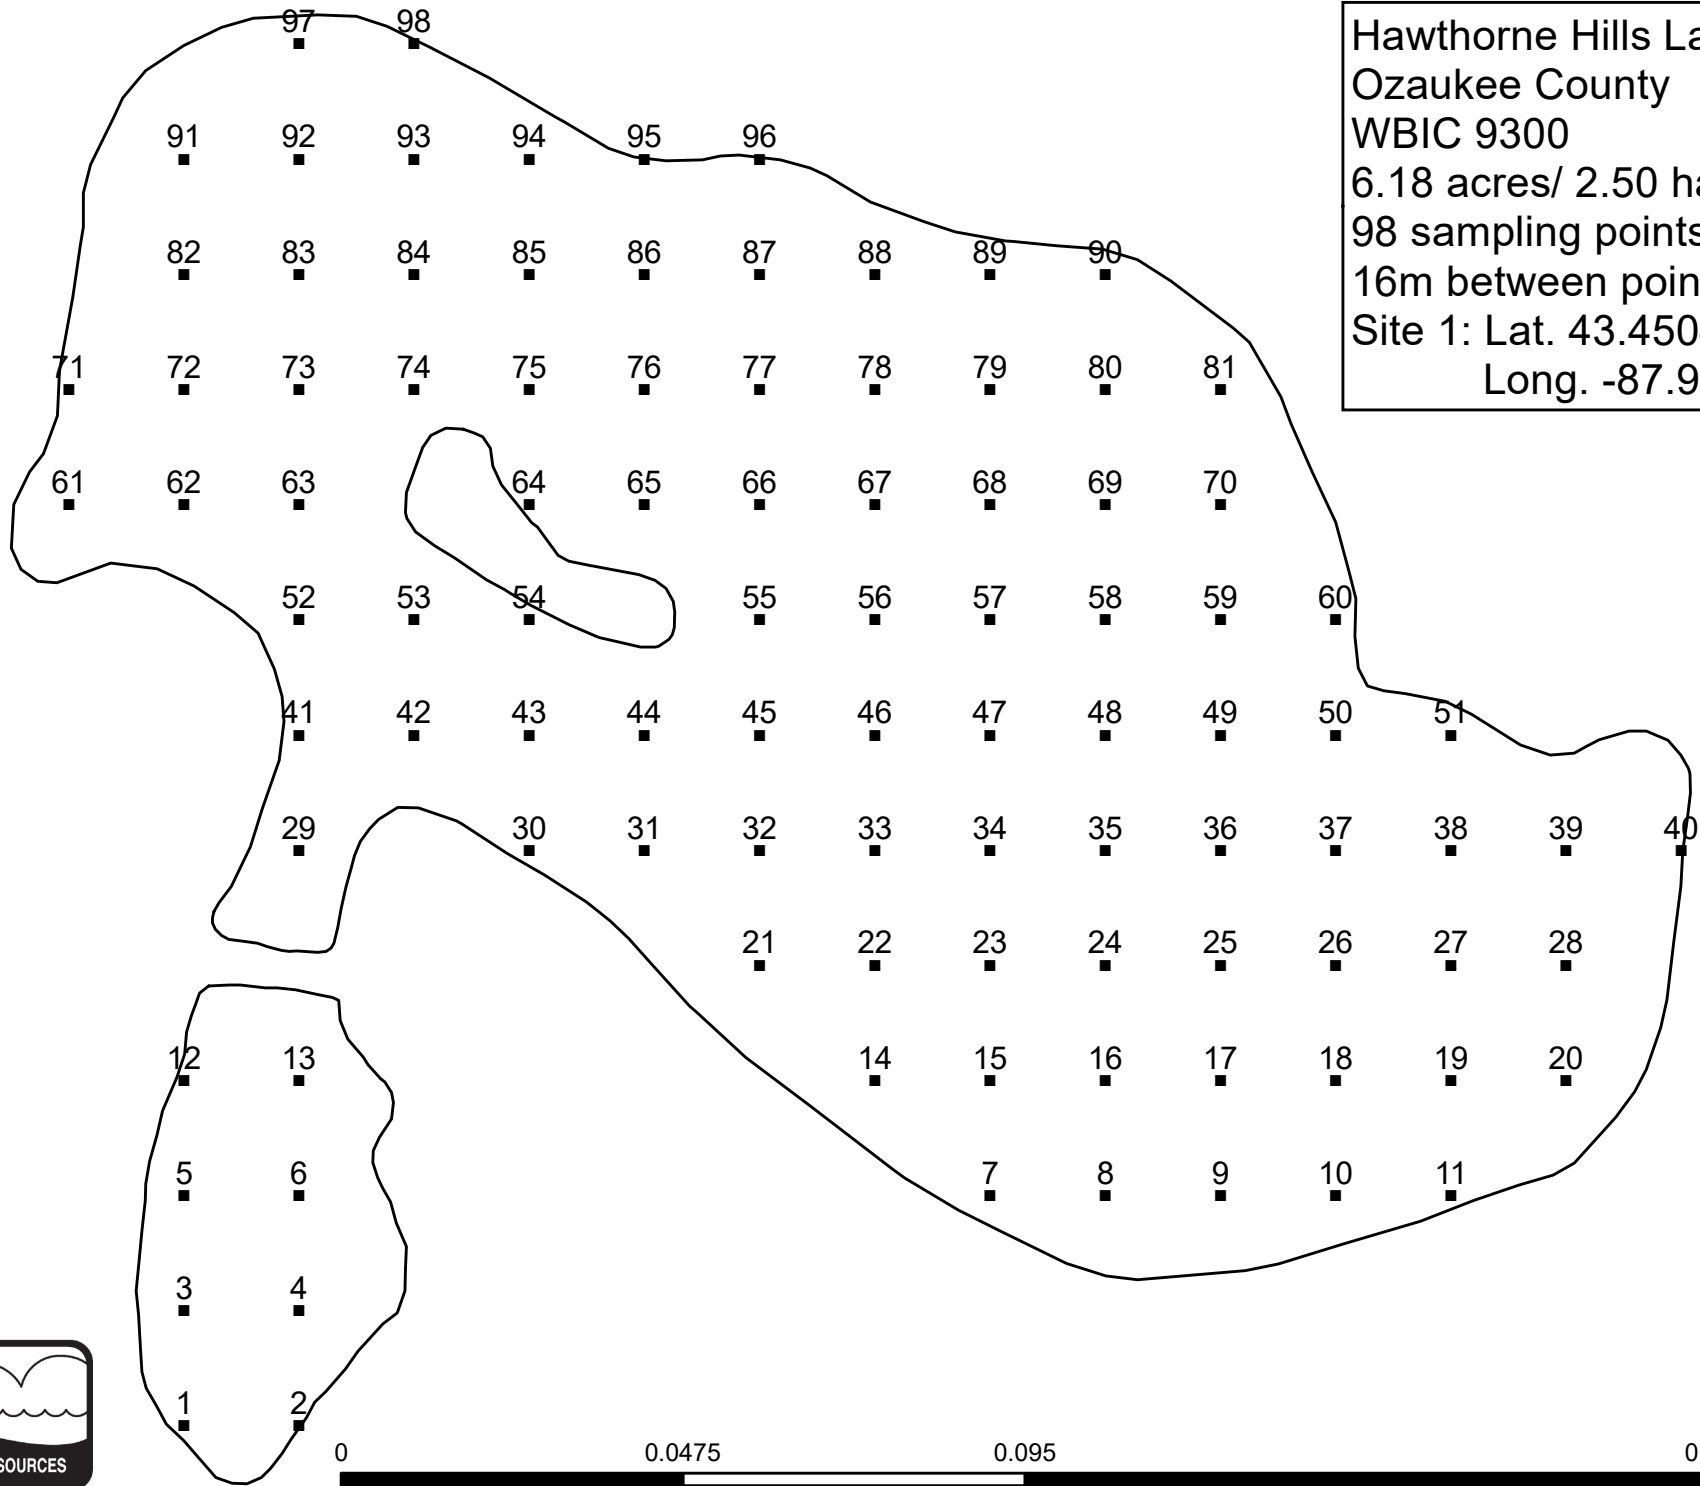

N

Hawthorne Hills Lake  
 Ozaukee County  
 WBIC 9300  
 6.18 acres/ 2.50 ha  
 98 sampling points  
 16m between points  
 Site 1: Lat. 43.450423  
 Long. -87.979438

Created: 2024

This map is for informational purposes only and may not have been prepared for or be suitable for legal, engineering or surveying purposes. The user is solely responsible for verifying the accuracy of information before using for any purpose. By using this product for any purpose user agrees to be bound by all disclaimers found here: <https://dnr.wisconsin.gov/legal>.