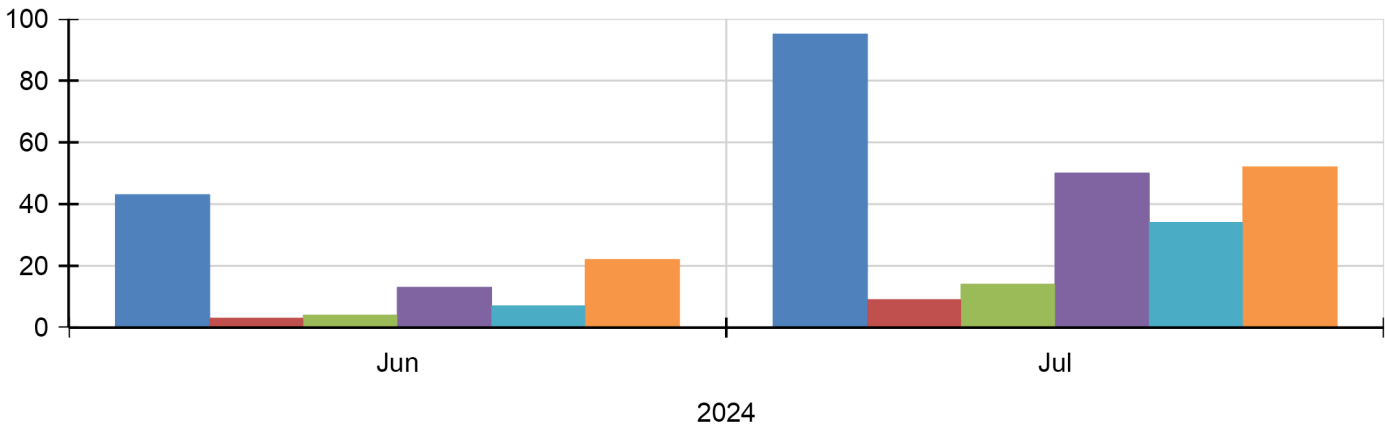

CD3 System Software Analytics

Use Data and Graphs

Tools

Location	Month Name	Air Uses	Brush Uses	Light Uses	Plug Wrench Uses	Reach Grabber Uses	Vacuum Uses	Total
A00290	Jun	43	3	4	13	7	22	92
	Jul	95	9	14	50	34	52	254
	Total	138	12	18	63	41	74	346
	Percentage	40 %	3 %	5 %	18 %	12 %	21 %	
Total		138	12	18	63	41	74	346

Sessions

Location	2024		Total	Percentage
	Jun	Jul		
A00290	15	68	83	100 %
Total	15	68	83	
Percentage	18 %	82 %		

Tool Usage by Year/Month

■ Air Uses
 ■ Brush Uses
 ■ Light Uses
 ■ Plug Wrench Uses
 ■ Reach Grabber Uses
 ■ Vacuum Uses