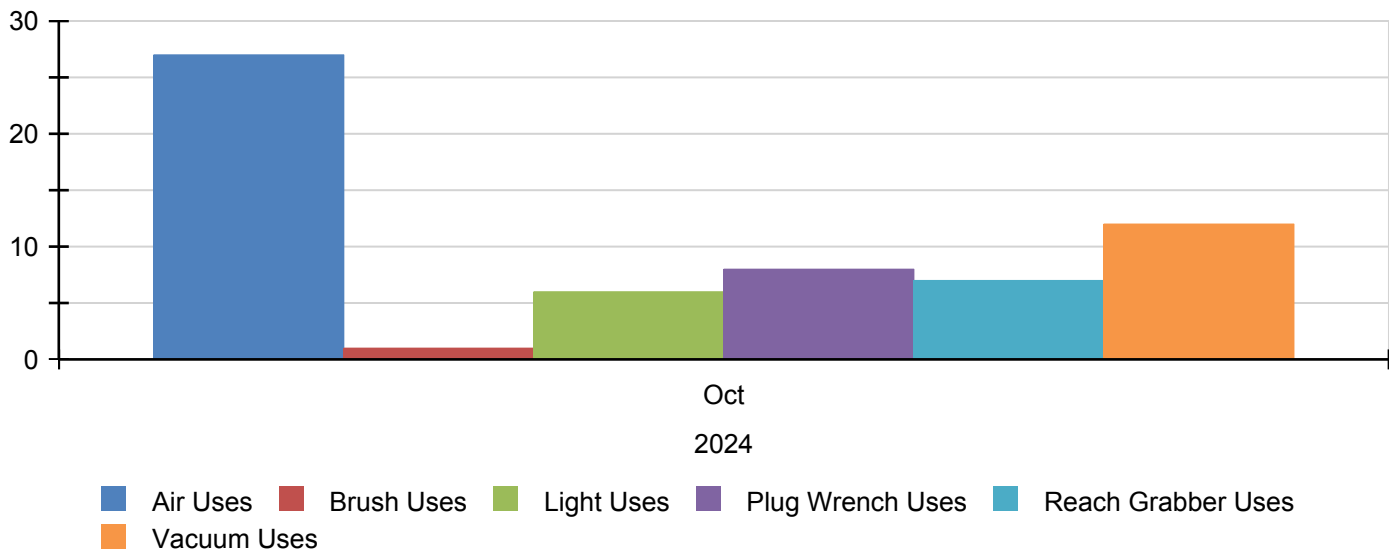

## Use Data and Graphs

Location	Month Name	Air Uses	Brush Uses	Light Uses	Plug Wrench Uses	Reach Grabber Uses	Vacuum Uses
A00290	Oct	27	1	6	8	7	12