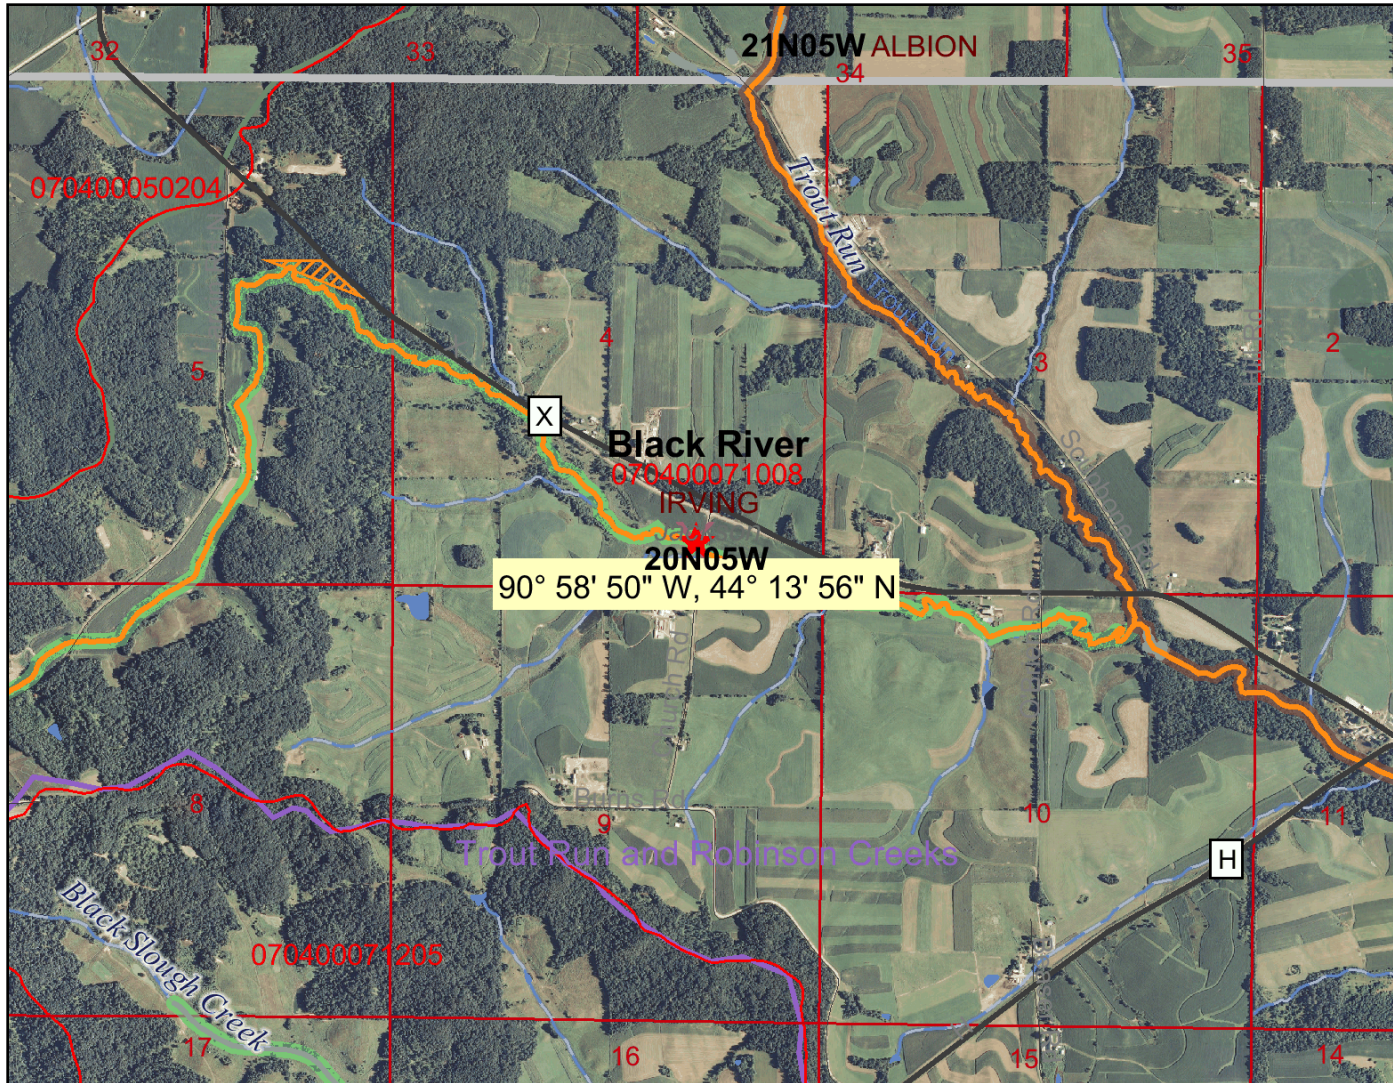

Jackson Cnty-Bruce Johnson Farm-Oct 05, 2010

0 2750 5500 8250 ft.

This map is a user generated static output from an Internet mapping site and is for general reference only. Data layers that appear on this map may or may not be accurate, current, or otherwise reliable. THIS MAP IS NOT TO BE USED FOR NAVIGATION.

Legend

- Railroads
- Major Highways
 - Interstate
 - State Highway
 - U.S. Highways
 - County Roads
 - Local Roads
- NR104 Lines
- Outstanding and Exceptional Streams
 - Exceptional
 - Outstanding
 - Localational QA In Progress
 - Localational Data Source Conflict
 - Outstanding and Exceptional Lakes
 - Exceptional
 - Outstanding
 - Localational QA In Progress
 - Localational Data Source Conflict
- PRF Other River Public Rights Features
- PRF Sensitive Rivers
- PRF Other Public Rights Features
- PRF Sensitive Areas of Lakes
- ASNRI Outstanding and Exceptional Streams
- ORW
- ORW
- ERW

Scale: 1:28,163