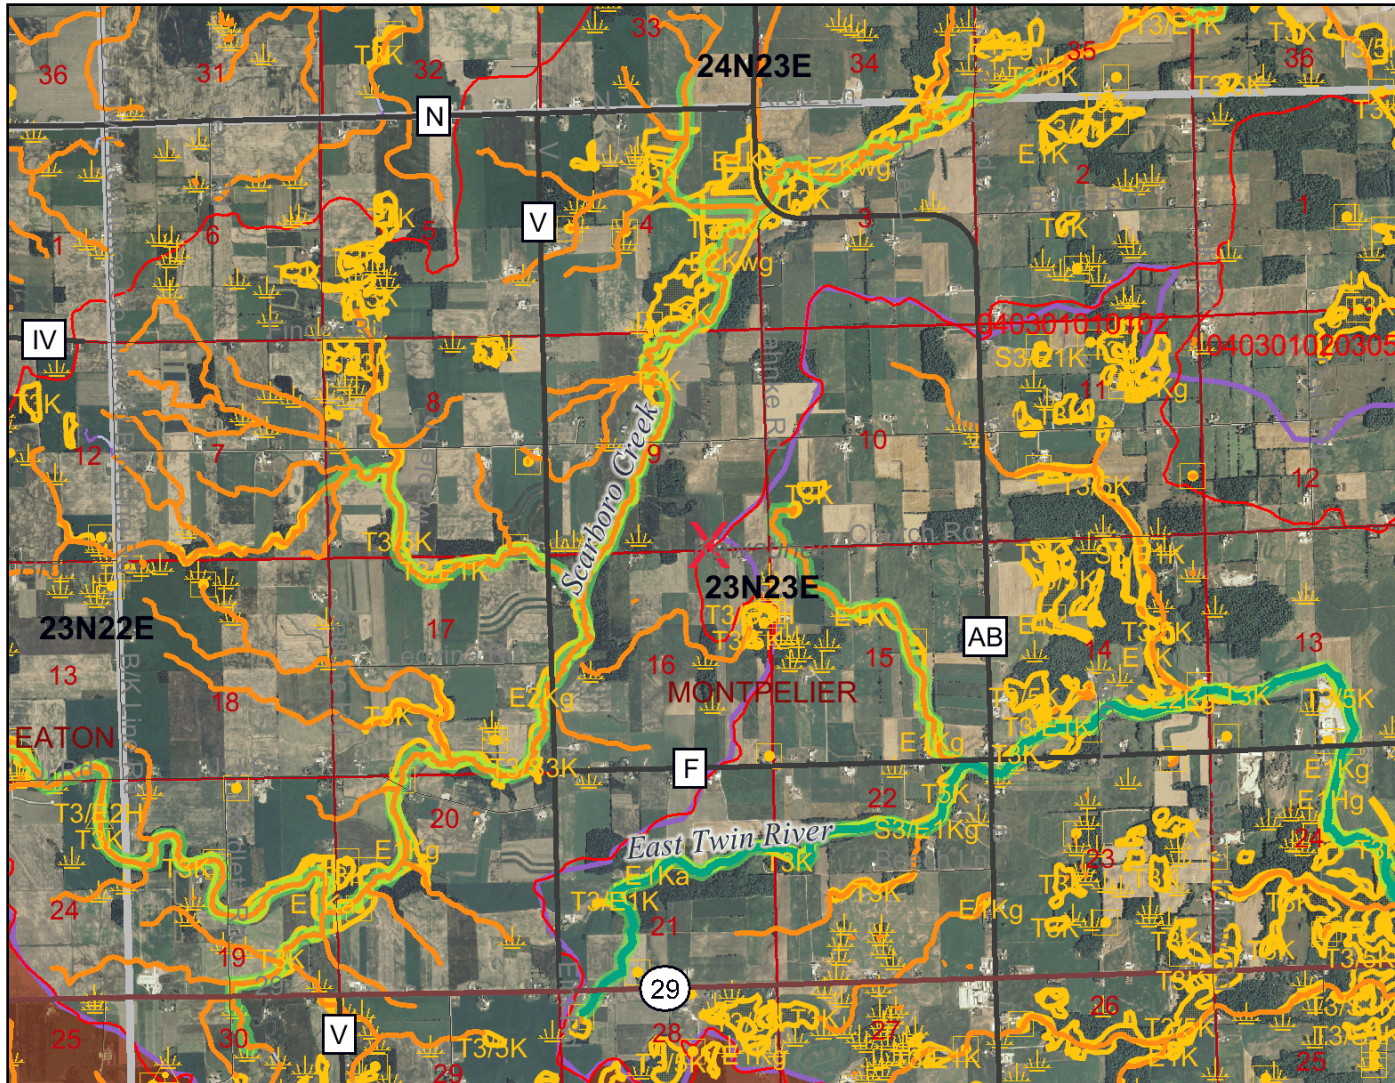

Kewaunee Cnty-Brad Dahlke Farm-Oct 25, 2010

Legend

- Railroads
- Major Highways
 - Interstate
 - State Highway
 - U.S. Highways
 - County Roads
 - Local Roads
 - NR104 Lines
- Outstanding and Exceptional Streams
 - Exceptional
 - Outstanding
 - Local QA In Progress
 - Local Data Source Conflict
 - Outstanding and Exceptional Lakes
- Exceptional
- Outstanding
- Local QA In Progress
- Local Data Source Conflict
- PRF Other River Public Rights Features
- PRF Sensitive Rivers
- PRF Other Public Rights Features
- PRF Sensitive Areas of Lakes
- ASNRI Outstanding and Exceptional Streams
- ORW
- ORW
- ERW

0 5500 11000 16500 ft.

Scale: 1:55,910

This map is a user generated static output from an Internet mapping site and is for general reference only. Data layers that appear on this map may or may not be accurate, current, or otherwise reliable. THIS MAP IS NOT TO BE USED FOR NAVIGATION.