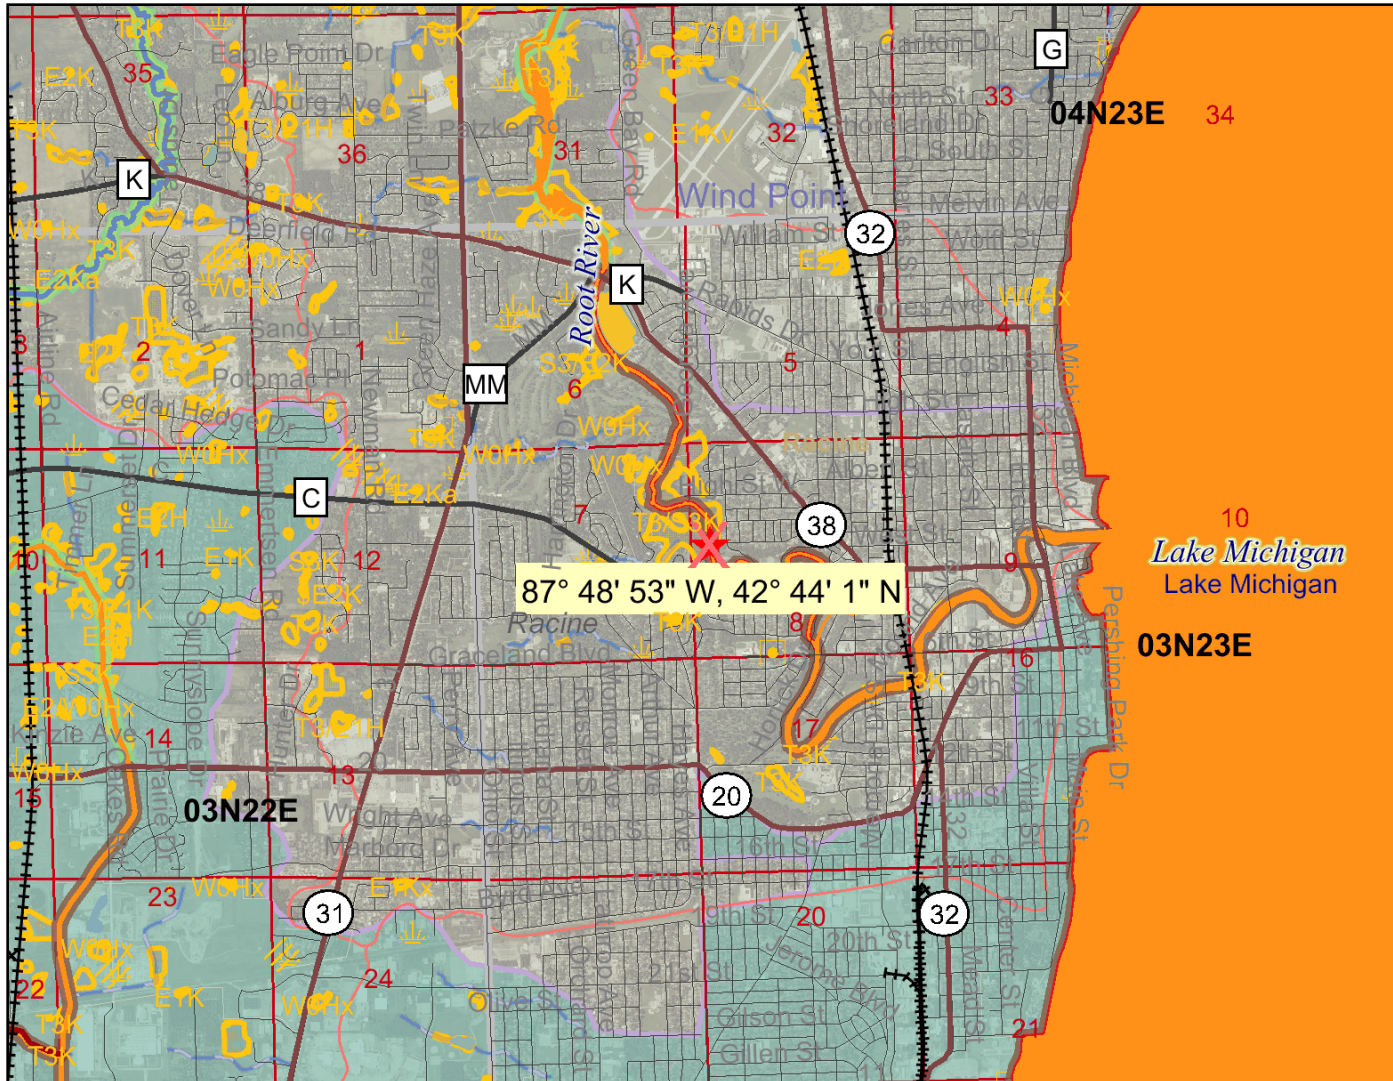

Racine-Cty-Island Pk Root Rv Stabil-Nov 04, 2010

Legend

- Railroads
- Major Highways
 - Interstate
 - State Highway
 - U.S. Highways
 - County Roads
 - Local Roads
 - NR104 Lines
 - Outstanding and Exceptional Streams
- Exceptional Outstanding
 - Localational QA In Progress
 - Localational Data Source Conflict
 - Outstanding and Exceptional Lakes
- Exceptional Outstanding
 - Localational QA In Progress
 - Localational Data Source Conflict
 - PRF Other River Public Rights Features
 - PRF Sensitive Rivers
 - PRF Other Public Rights Features
 - PRF Sensitive Areas of Lakes
 - ASNRI Outstanding and Exceptional Streams
- ORW
- ORW
- ERW

This map is a user generated static output from an Internet mapping site and is for general reference only. Data layers that appear on this map may or may not be accurate, current, or otherwise reliable. THIS MAP IS NOT TO BE USED FOR NAVIGATION.