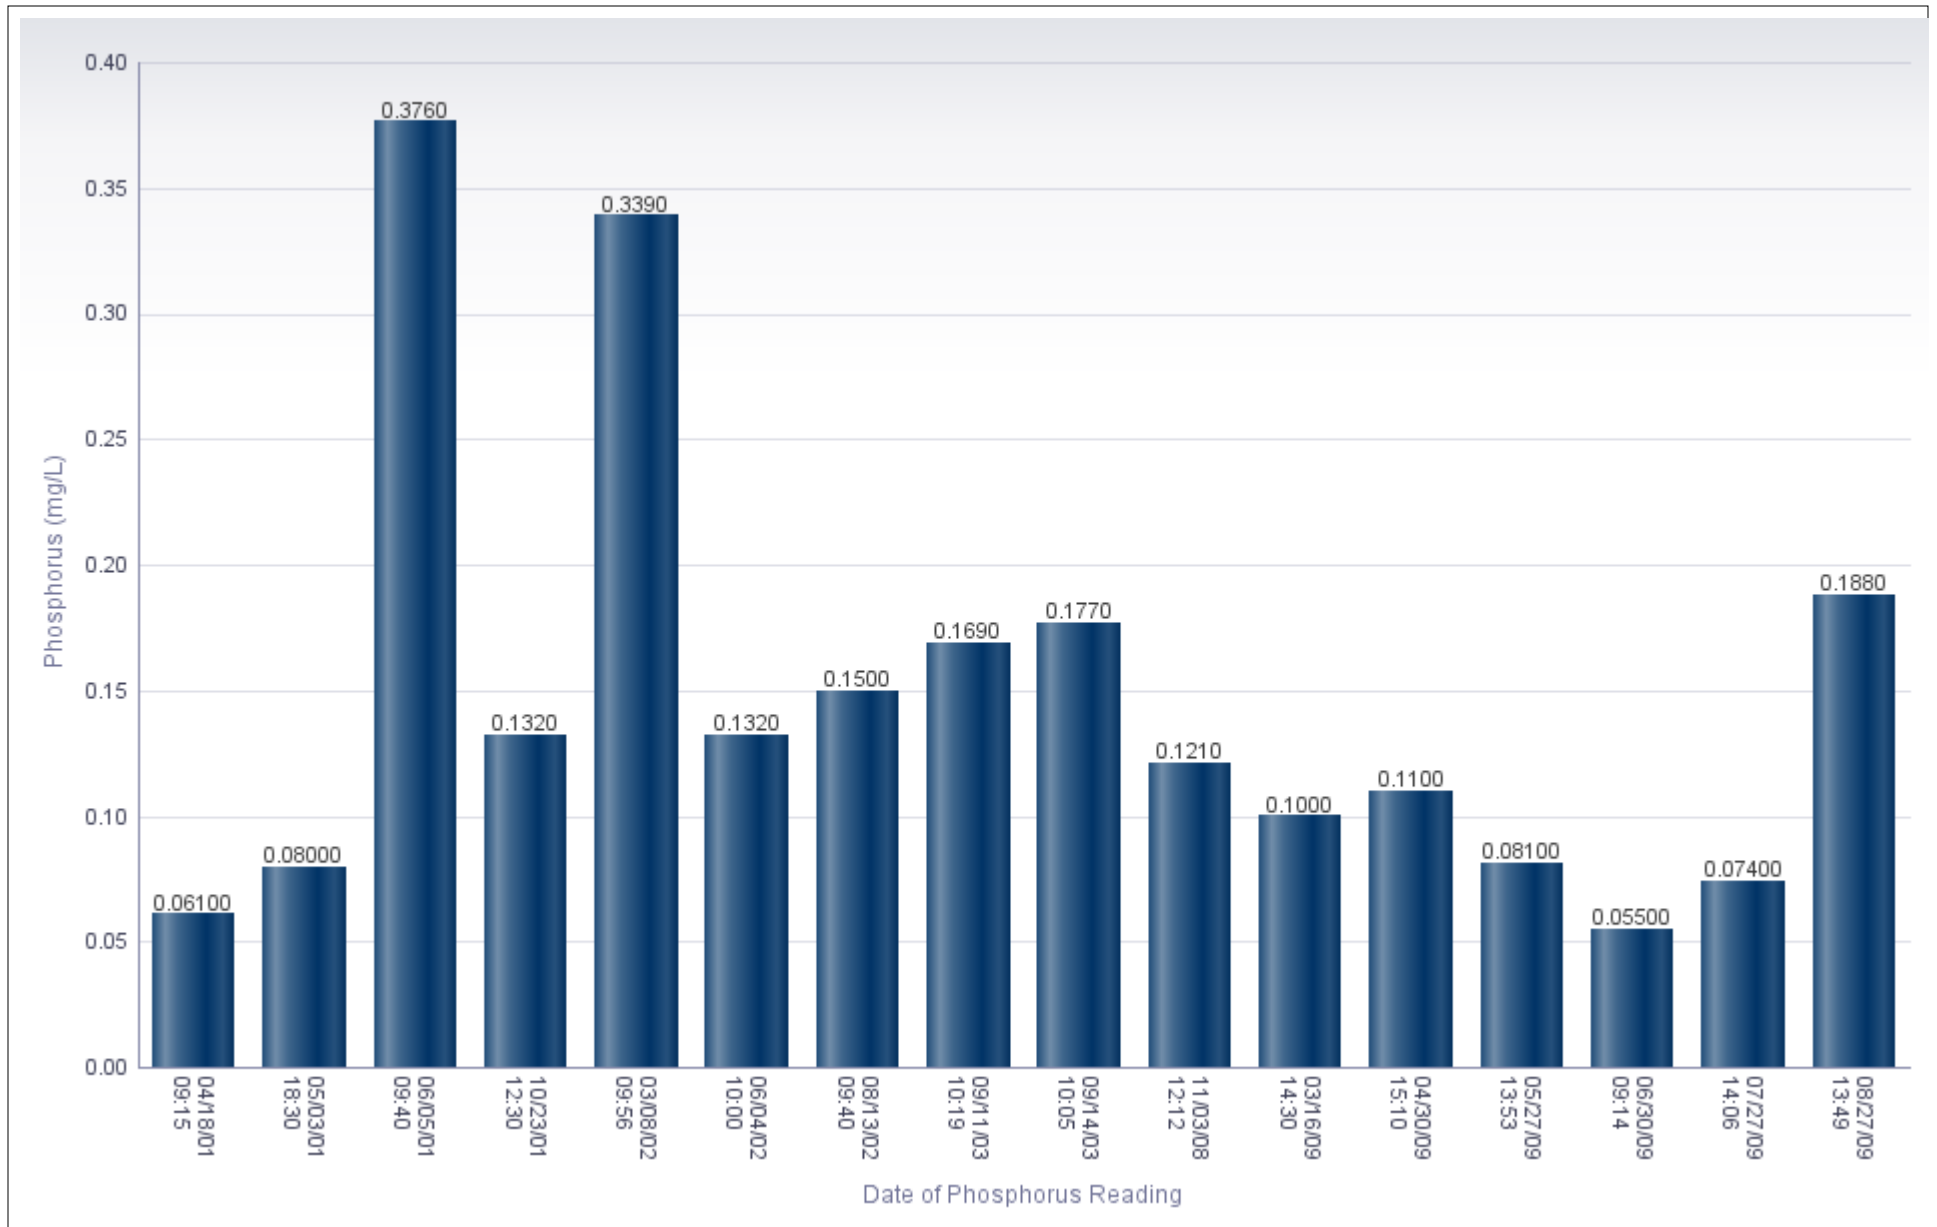

Station ID: 413817

Start Date: 01/01/2000 00:00

Station Name: Kinnickinnic River at 11th Street, At Milwaukee, WI

End Date: 01/24/2011 00:00

SWIMS: Total Phosphorus for a Monitoring Station