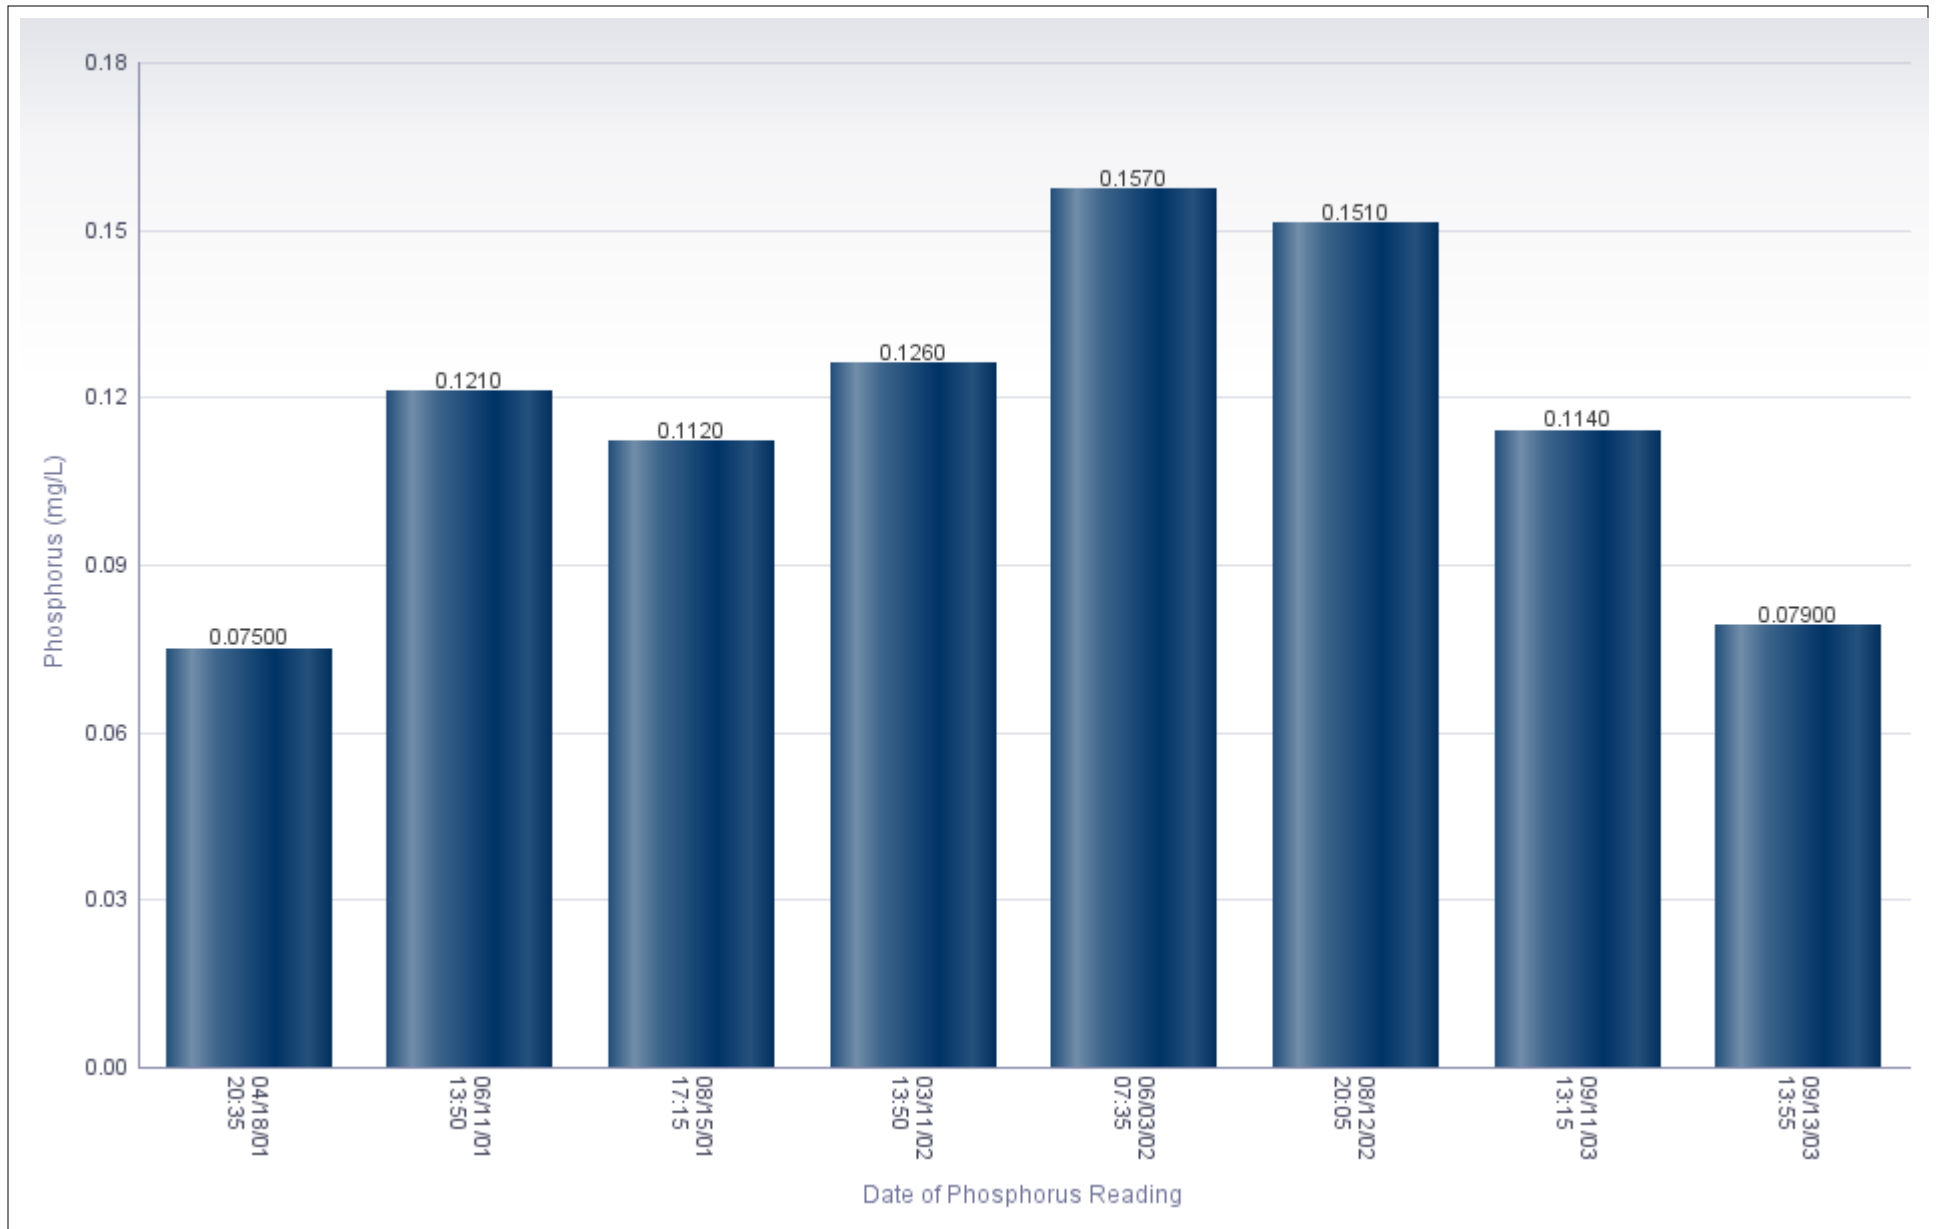

Station ID: 413775

Start Date: 01/01/2000 00:00

Station Name: Milwaukee River at Jones Island, At Milwaukee, WI

End Date: 01/24/2011 00:00

SWIMS: Total Phosphorus for a Monitoring Station