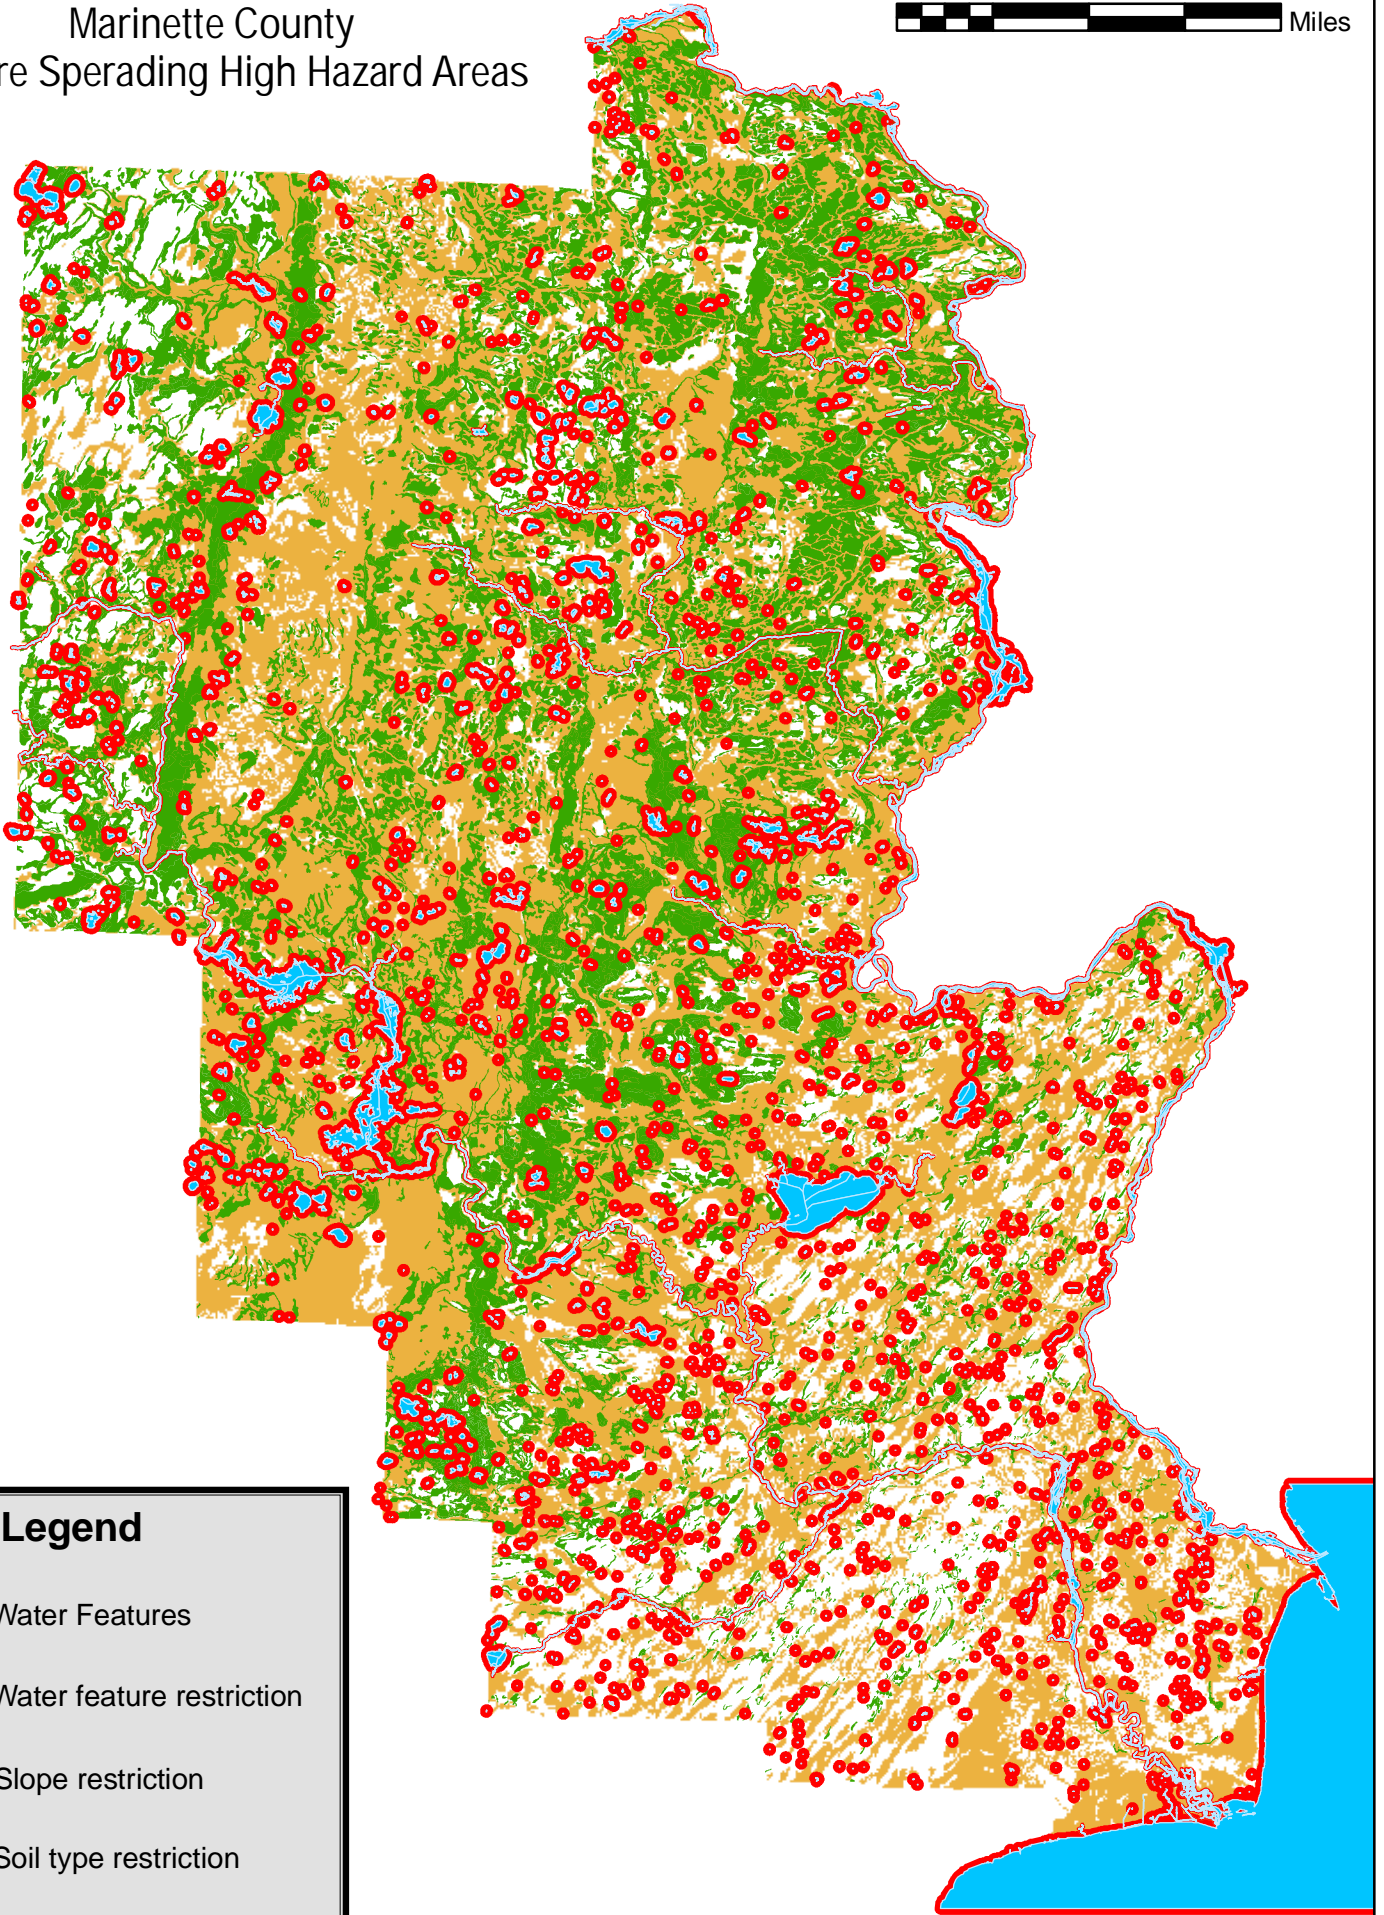

# Marinette County Manure Spreading High Hazard Areas

## Legend

-  Water Features
-  Water feature restriction
-  Slope restriction
-  Soil type restriction