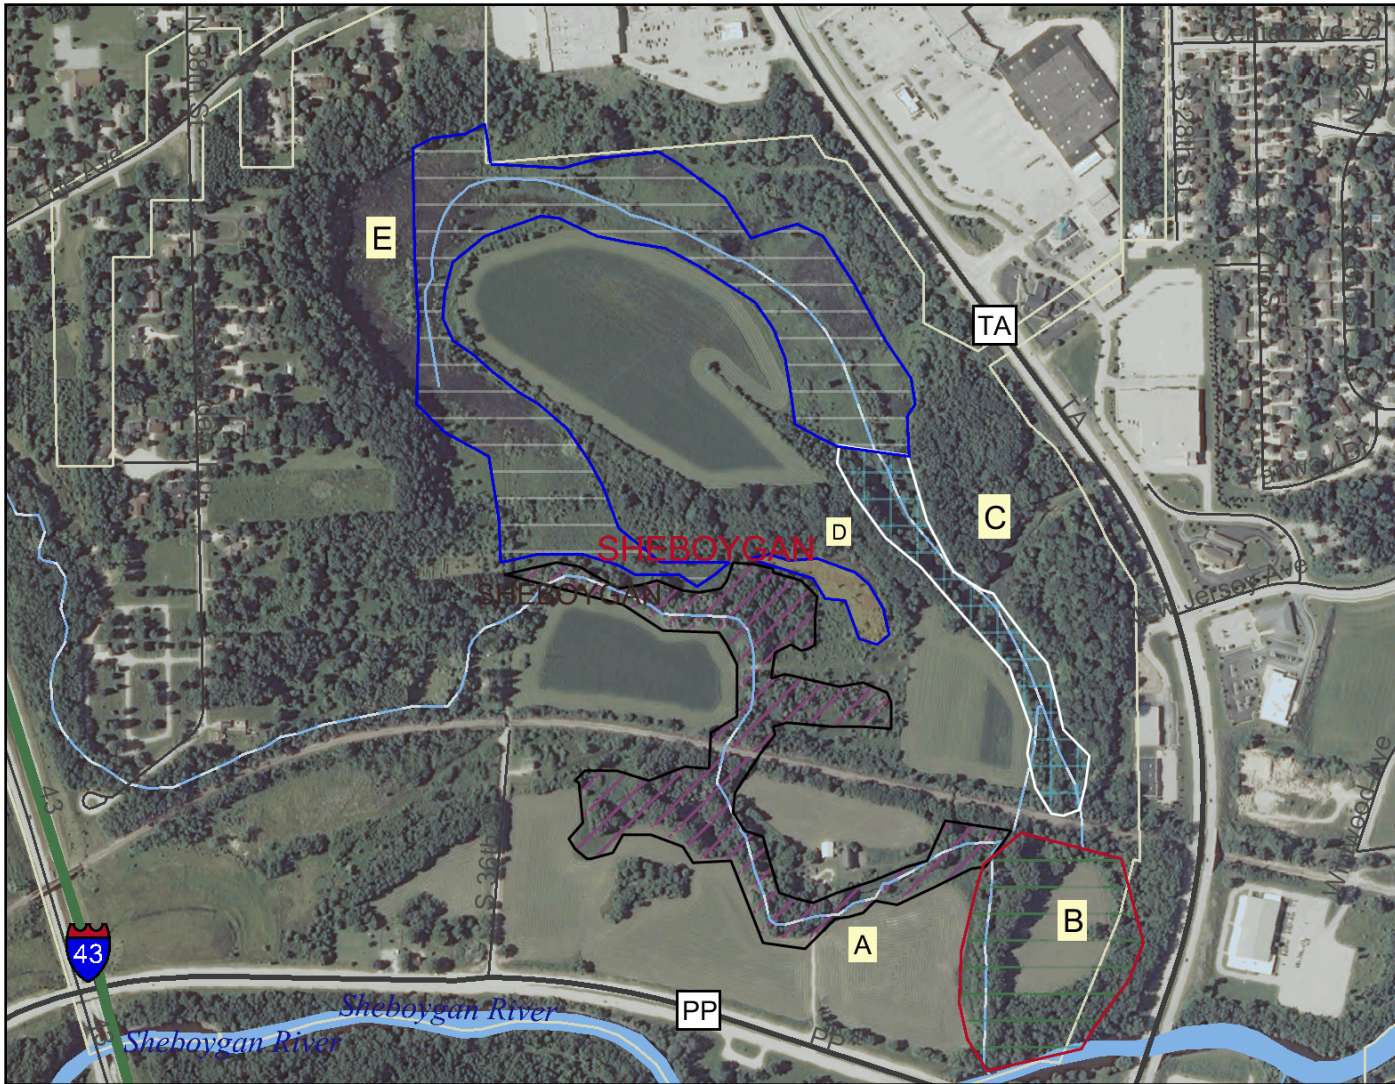

Schuchardt Herp Units

Legend

- Major Highways**
- Interstate
 - State Highway
 - U.S. Highways
 - County Roads
 - Local Roads
- 24K County Boundaries**
- 24K County Boundaries
- Civil Towns**
- Civil Town
- Wetland Restoration Areas**
- Wetland Restoration Areas
- 24K Open Water**
- 24K Open Water
- 24K Rivers and Shorelines**
- Intermittent
 - Fluctuating
 - Perennial

This map is a user generated static output from an Internet mapping site and is for general reference only. Data layers that appear on this map may or may not be accurate, current, or otherwise reliable. THIS MAP IS NOT TO BE USED FOR NAVIGATION.