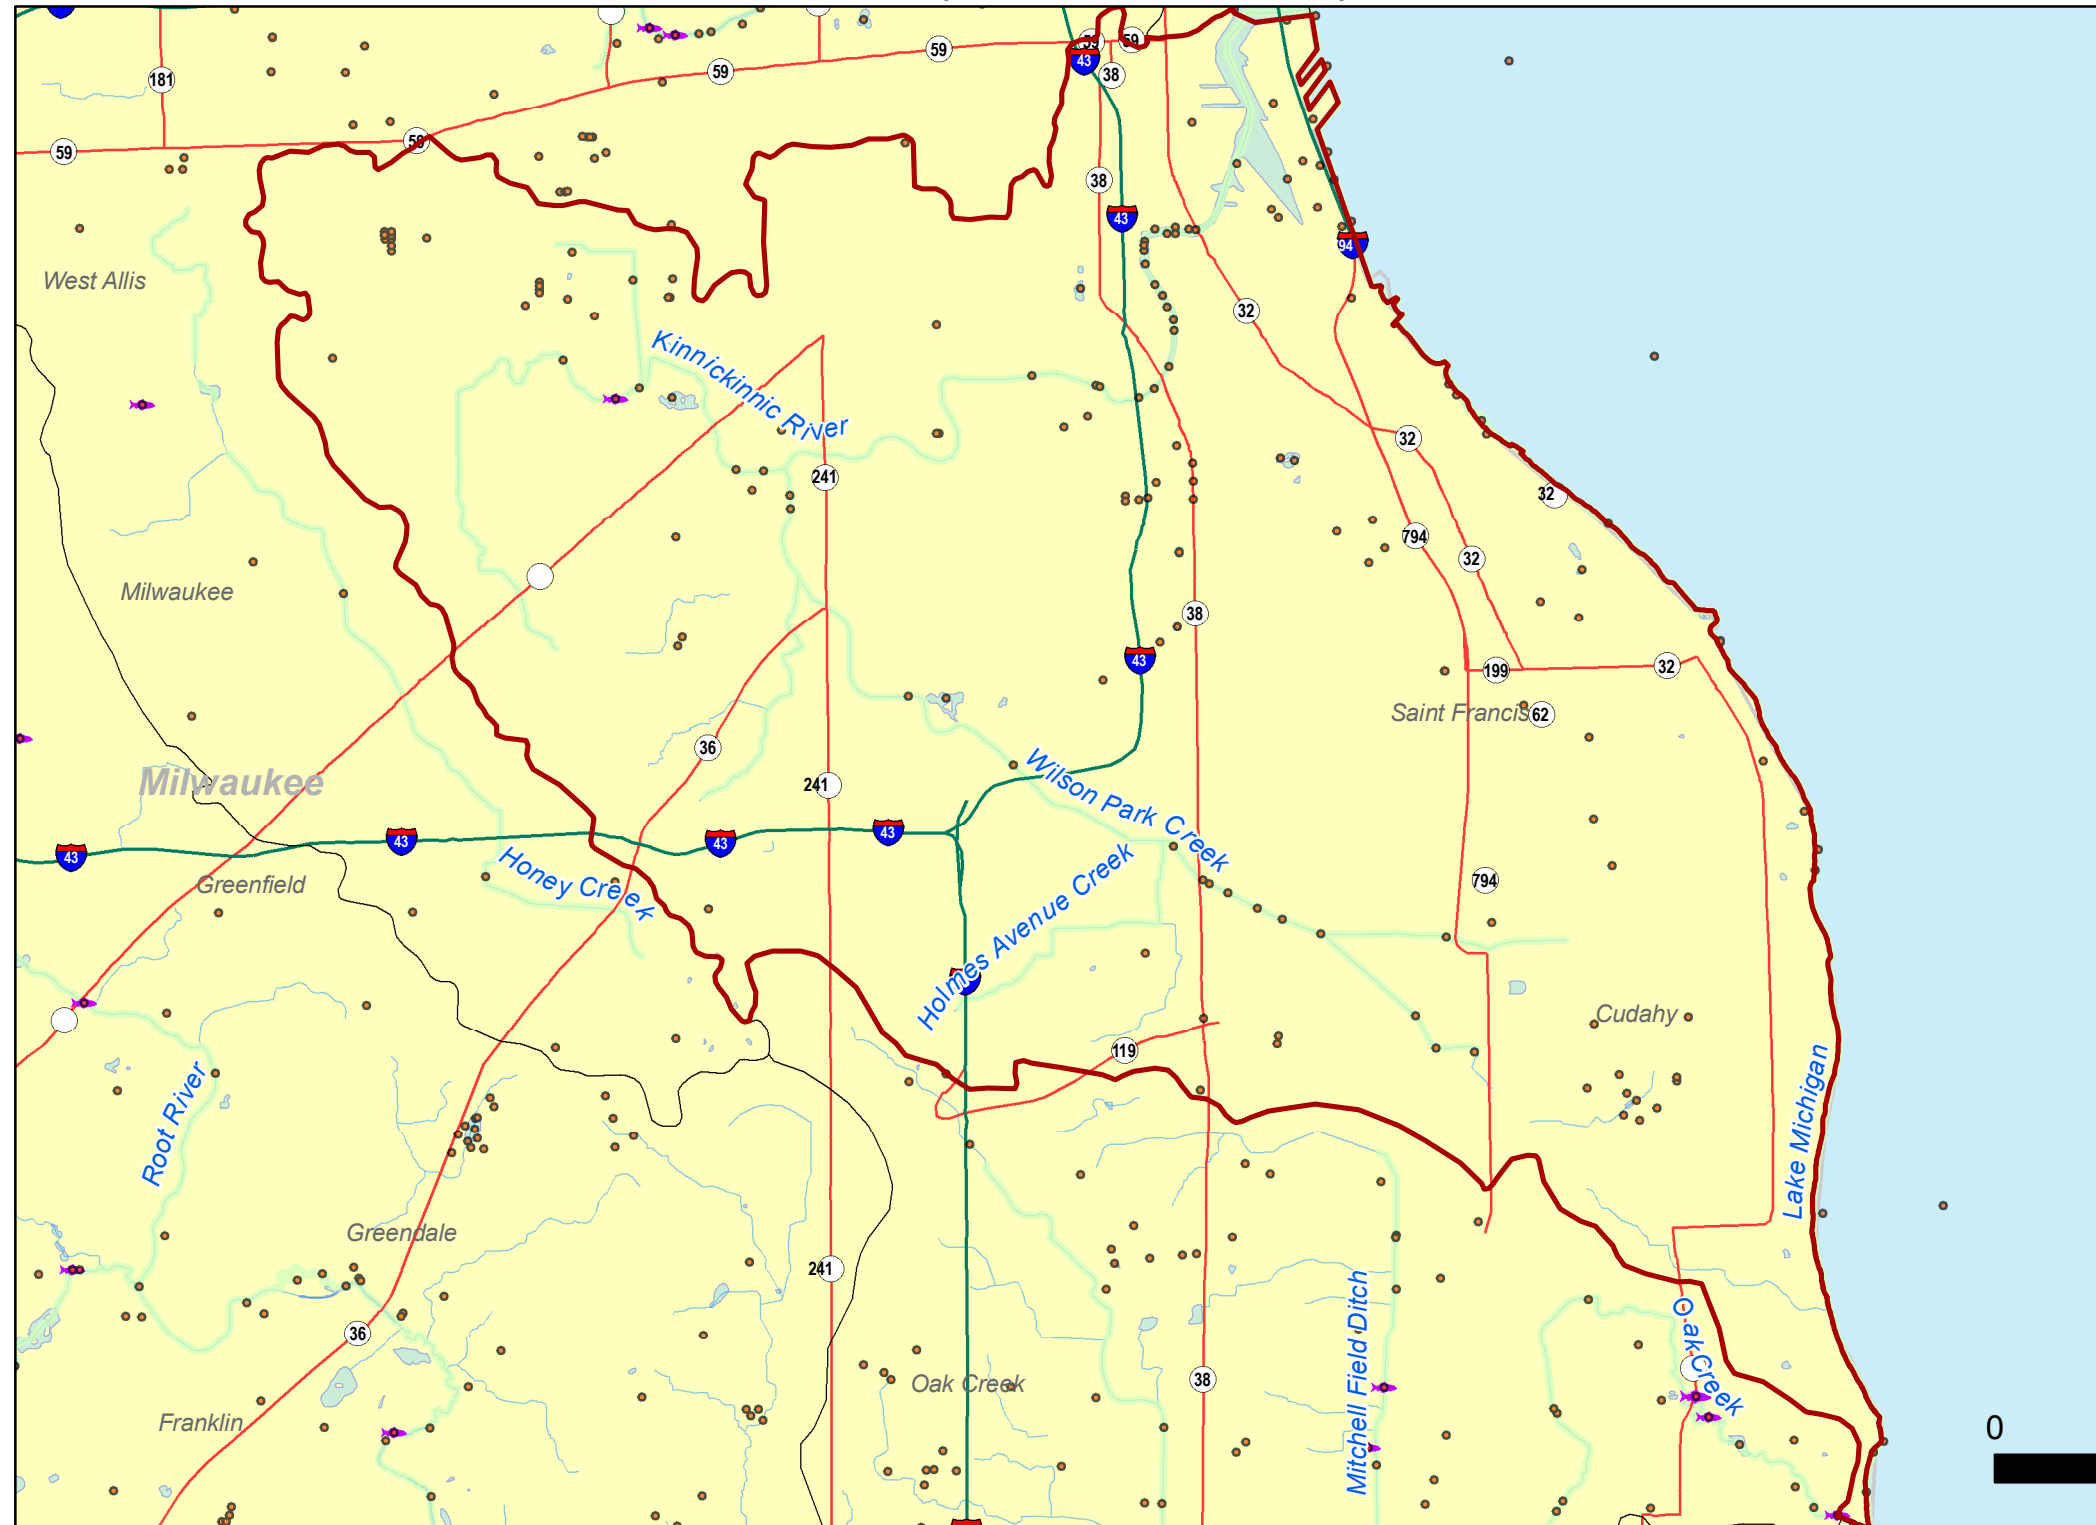

# Kinnickinnic (Milwaukee Co.) River

MI01

	US Highway		Watersheds
	Interstate Highway		Counties
	State Highway	<b>Number of Fish Surveys</b>	
	Assessment Waters		1.0 - 2.0
			2.1 - 5.0
			5.1 - 11.0
			11.1 - 24.0
			Chemistry, Macroinvertebrate Sites