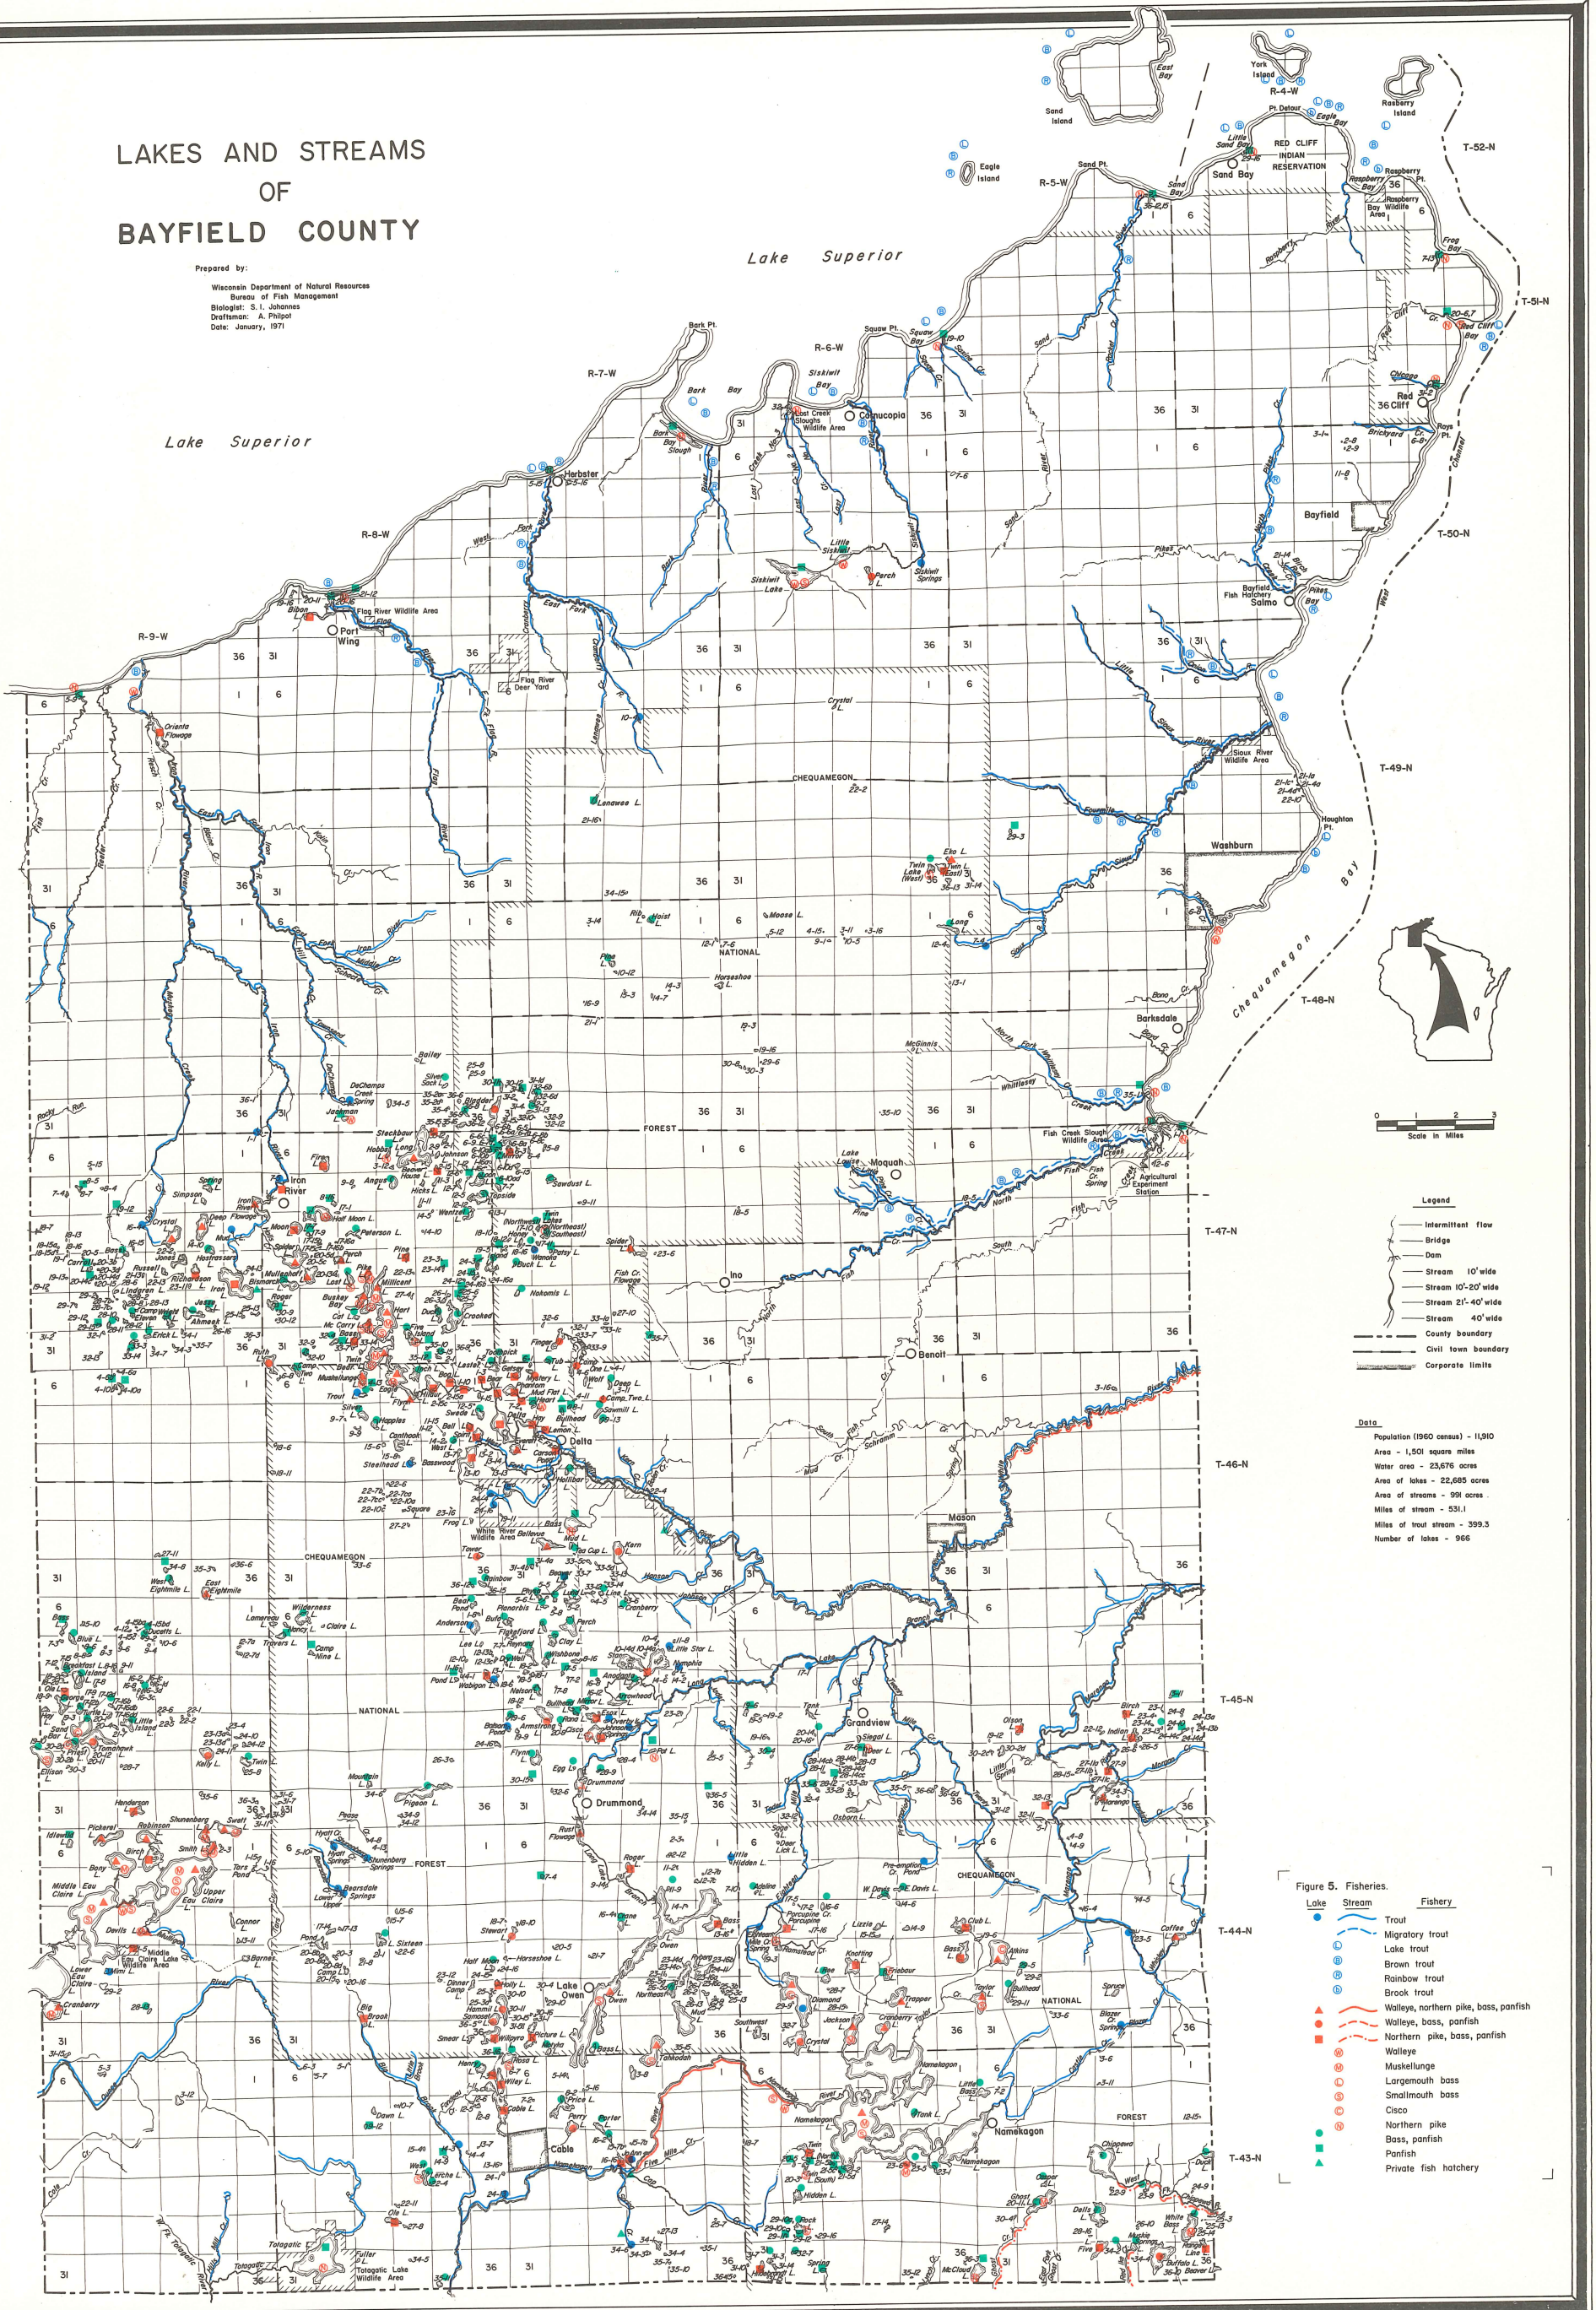

Lake Superior

Scale in Miles
 0 1 2 3

- Legend**
- Intermittent flow
 - Bridge
 - Dam
 - Stream 10' wide
 - Stream 10'-20' wide
 - Stream 21'-40' wide
 - Stream 40' wide
 - County boundary
 - Civil town boundary
 - Corporate limits

Data

- Population (1960 census) - 11,910
- Area - 1,501 square miles
- Water area - 23,676 acres
- Area of lakes - 22,685 acres
- Area of streams - 591 acres
- Miles of stream - 531.1
- Miles of trout stream - 399.3
- Number of lakes - 966

Lake Superior

Lake Superior

Scale in Miles
 0 1 2 3

- Legend**
- Intermittent flow
 - Bridge
 - Dam
 - Stream 10' wide
 - Stream 10'-20' wide
 - Stream 21'-40' wide
 - Stream 40' wide
 - County boundary
 - - - Civil town boundary
 - Corporate limits

Data

- Population (1960 census) - 11,910
- Area - 1,501 square miles
- Water area - 23,676 acres
- Area of lakes - 22,685 acres
- Area of streams - 591 acres
- Miles of trout stream - 531.1
- Miles of trout stream - 399.3
- Number of lakes - 966