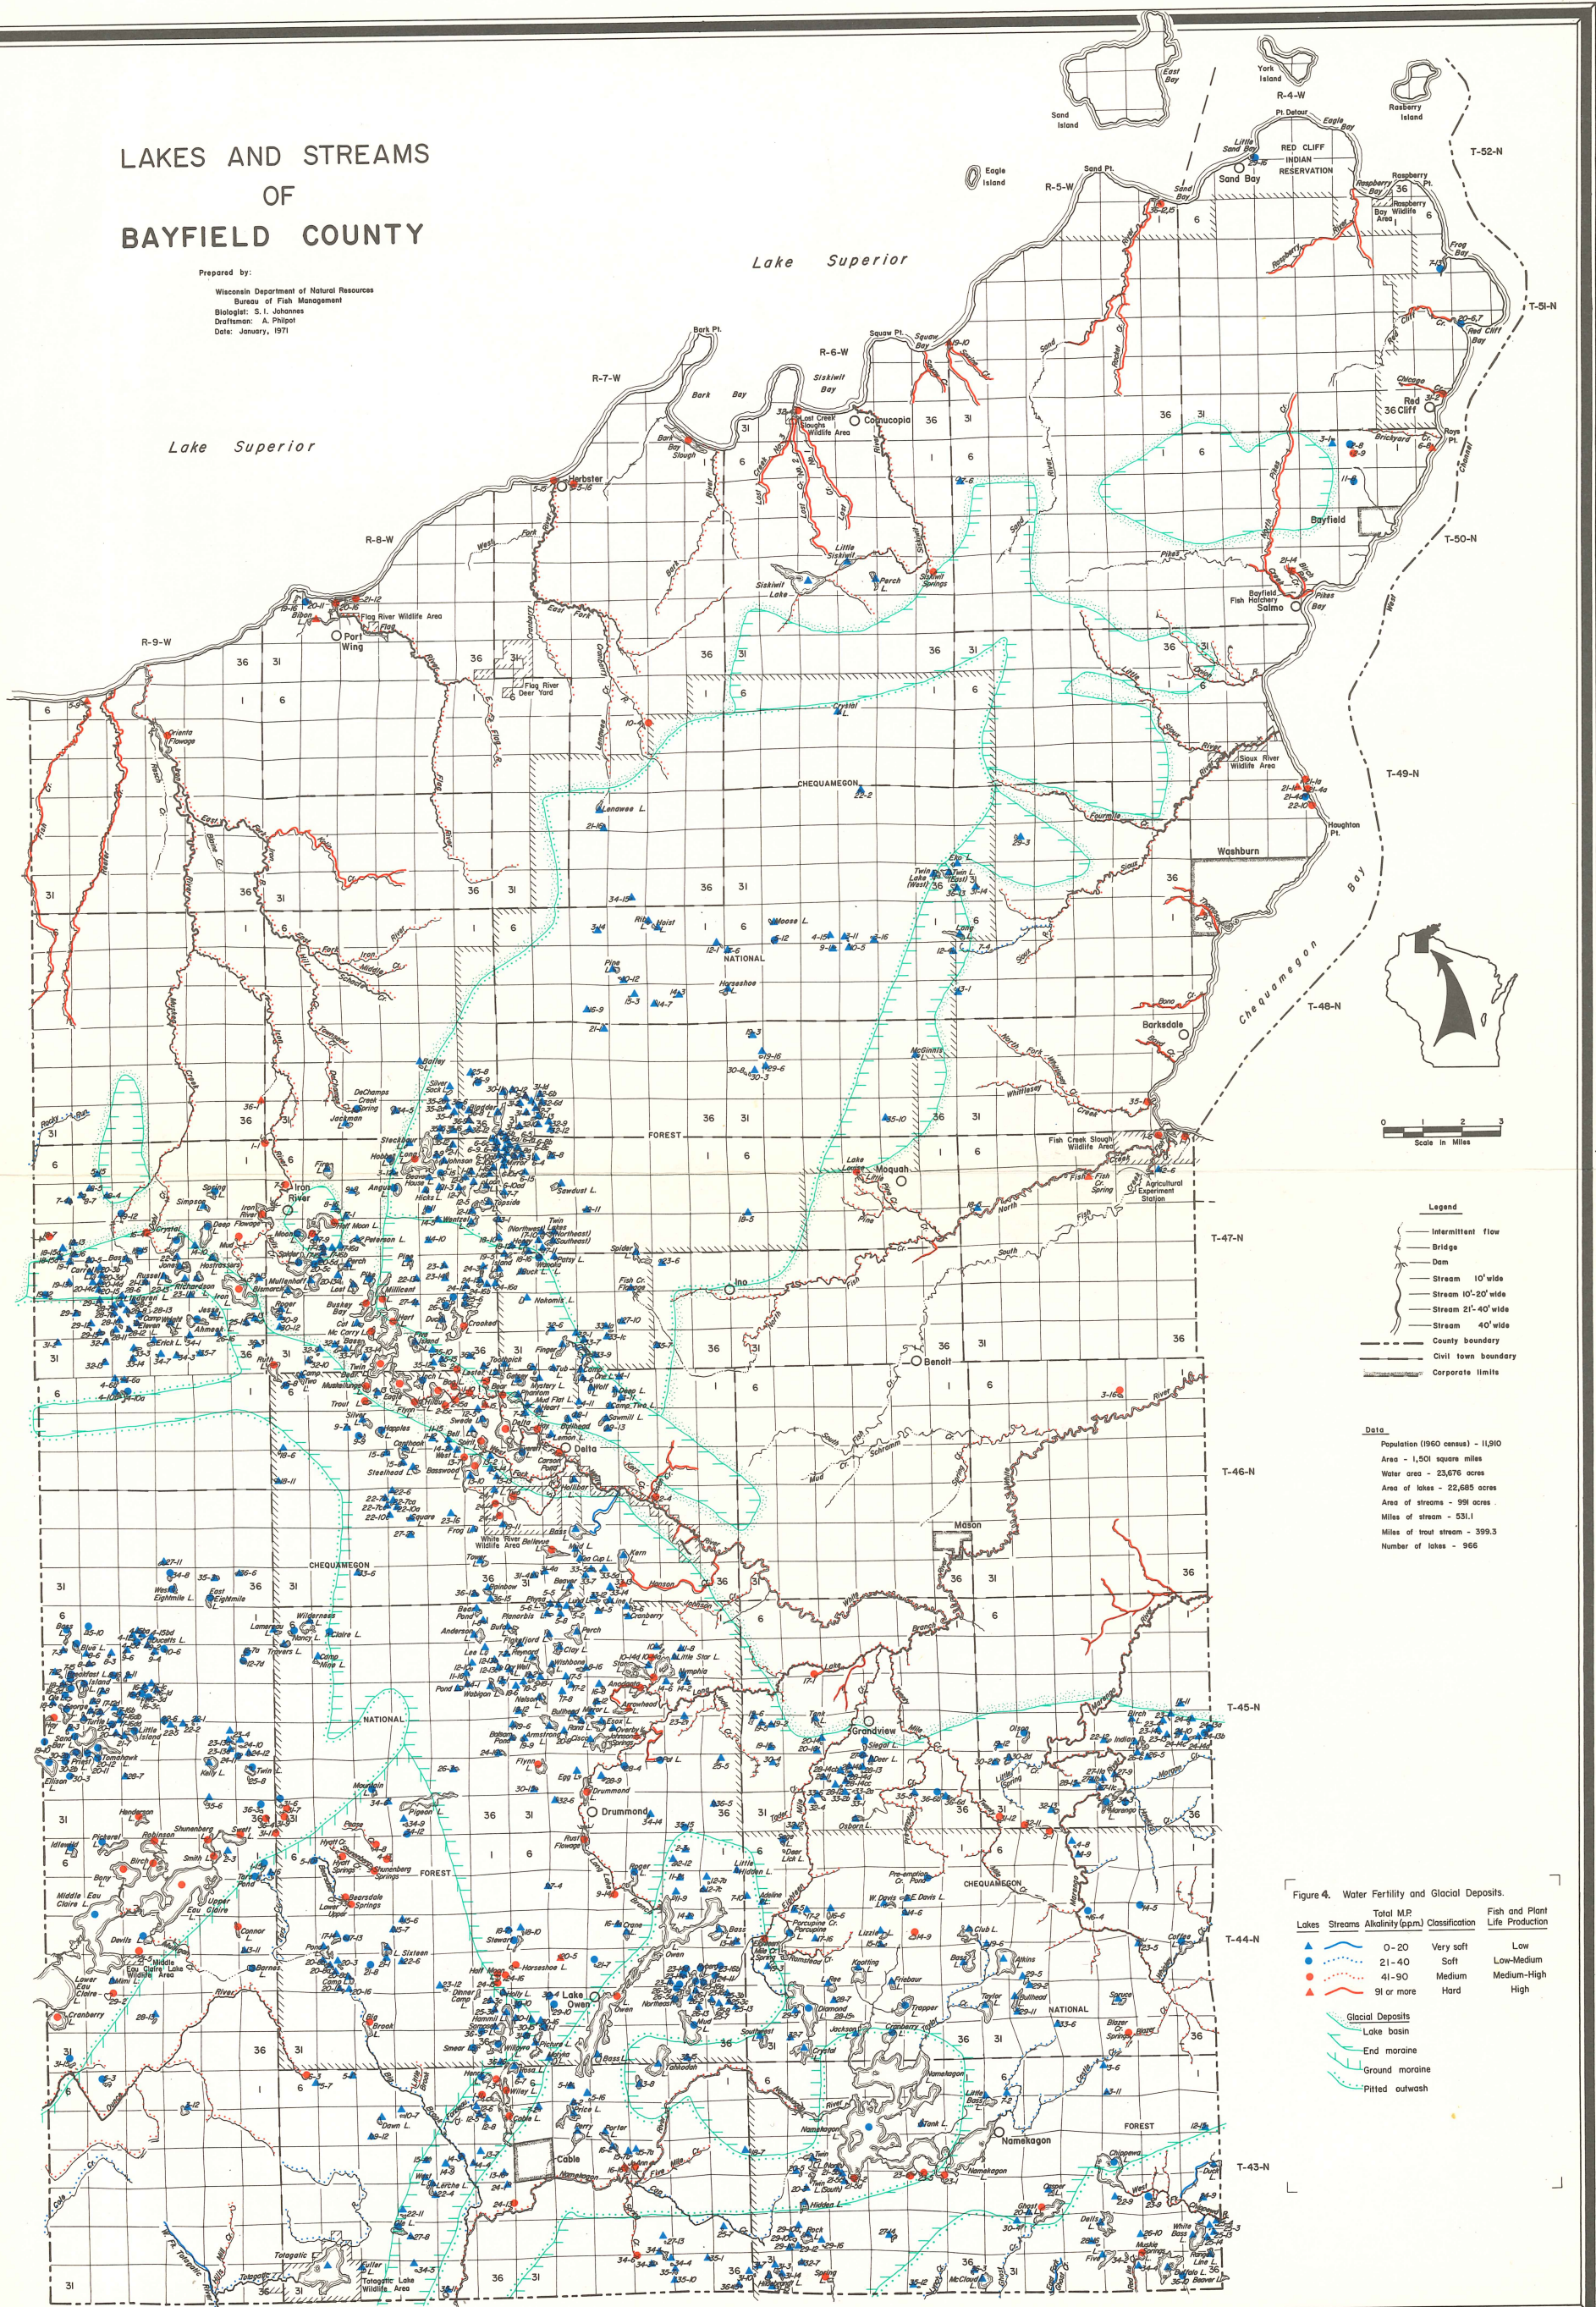

Lake Superior

Scale in Miles
 0 1 2 3

- Legend**
- Intermittent flow
 - Bridge
 - Dam
 - Stream 10' wide
 - Stream 10'-20' wide
 - Stream 21'-40' wide
 - Stream 40' wide
 - County boundary
 - Civil town boundary
 - Corporate limits

Data

- Population (1960 census) - 11,910
- Area - 1,501 square miles
- Water area - 23,676 acres
- Area of lakes - 22,685 acres
- Area of streams - 591 acres
- Miles of stream - 531.1
- Miles of trout stream - 399.3
- Number of lakes - 966

Lake Superior

Lake Superior

Scale in Miles
 0 1 2 3

- Legend**
- Intermittent flow
 - Bridge
 - Dam
 - Stream 10' wide
 - Stream 10'-20' wide
 - Stream 21'-40' wide
 - Stream 40' wide
 - County boundary
 - - - Civil town boundary
 - Corporate limits

Data

- Population (1960 census) - 11,910
- Area - 1,501 square miles
- Water area - 23,676 acres
- Area of lakes - 22,685 acres
- Area of streams - 591 acres
- Miles of trout stream - 531.1
- Miles of trout stream - 399.3
- Number of lakes - 966