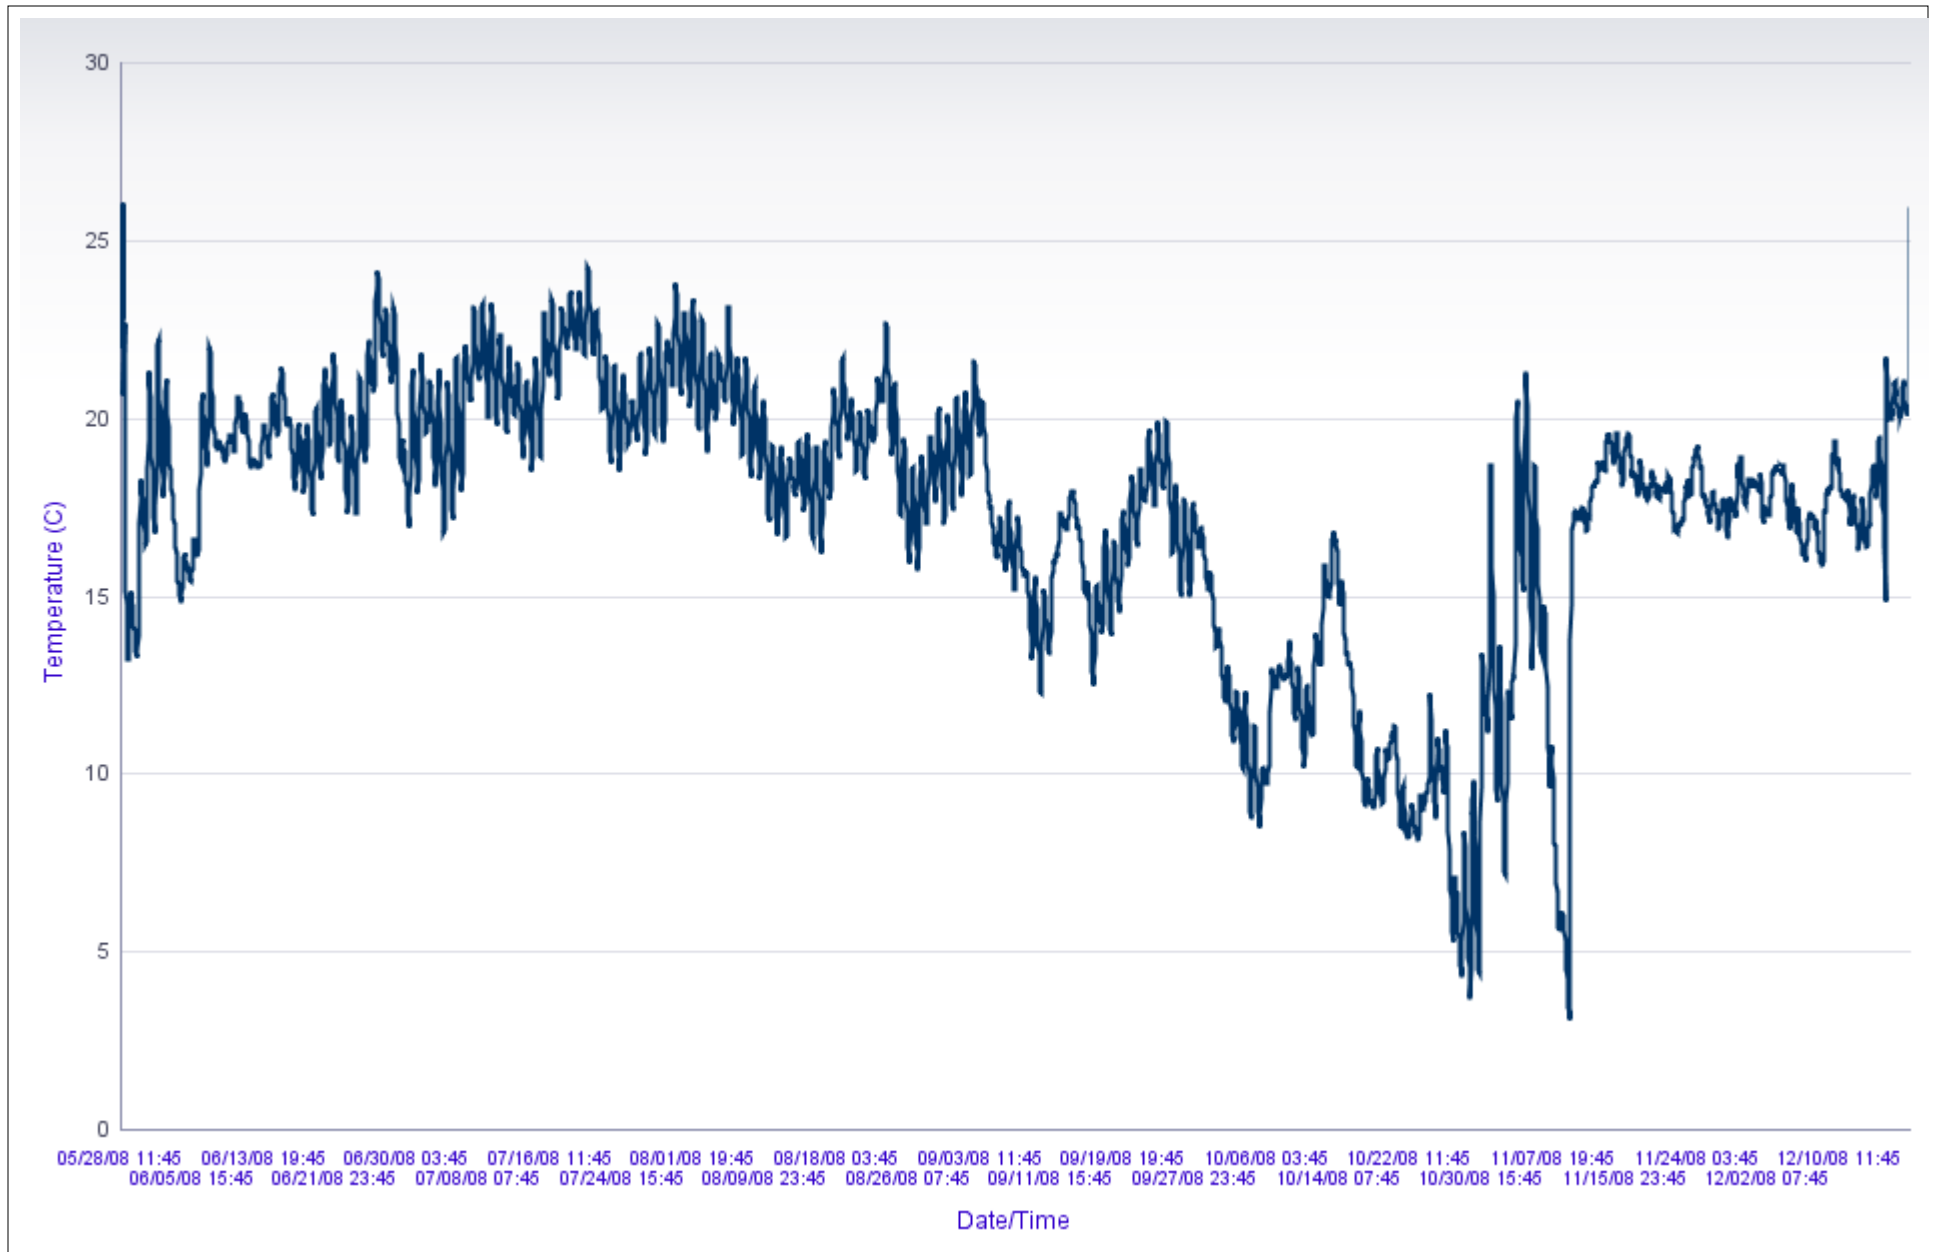

Station ID: 10029682

Station Name: East Branch Milwaukee River at Mill Rd Trail

Fieldwork Event Start: 05/28/2008 00:00

Fieldwork Event End: 10/24/2008 17:15

SWIMS: Temperature for a Selected Fieldwork Event