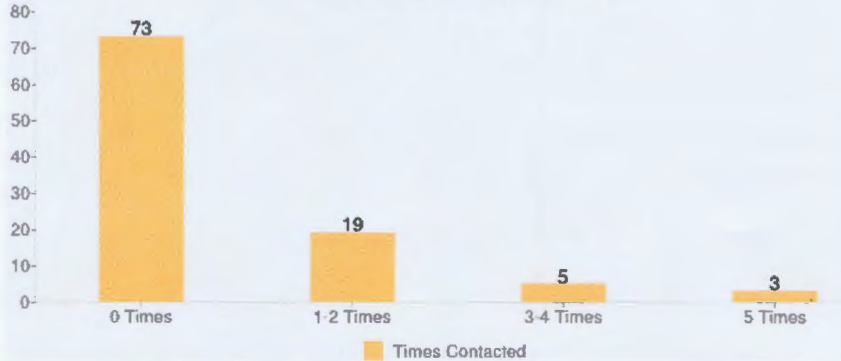

Waterbodies Visited (2012-2013)

Prevention Steps (2012-2013)

Aware of Laws

Times Contacted (2012-2013)

2011-2013 Public Launch Boating Question
Are you going to Lulu Lake?

Date	Lulu - Yes	Lulu - No	Lulu - Maybe	Not Asked	# of Boats Launched
5/25/2013	2	4	4	0	10
5/26/2013	6	7	3	0	16
6/1/2013	5	7	2	0	14
6/2/2013	0	3	2	0	5
6/8/2013	10	6	1	0	17
6/9/2013	6	3	2	0	11
6/15/2013	0	6	1	0	7
6/22/2013	7	2	2	1	12
6/23/2013	27	10	3	1	41
6/29/2013	1	1	1	0	3
6/30/2013	16	9	2	0	27
7/4/2013	15	6	2	0	23
7/6/2013	22	9	5	1	37
7/7/2013	11	3	2	0	16
7/13/2013	6	0	1	0	7
7/14/2013	30	0	8	0	38
7/20/2013	12	3	3	0	18
7/21/2013	11	2	2	0	15
7/27/2013	1	2	5	0	8
7/28/2013	2	1	2	0	5
8/3/2013	6	6	3	0	15
8/4/2013	7	5	4	0	16
8/10/2013	11	6	1	0	18
8/11/2013	1	1	1	0	3
8/17/2013	8	3	2	0	13
8/18/2013	29	6	3	0	38
8/24/2013	10	6	2	0	18
8/25/2013	12	6	1	0	19
8/31/2013	9	1	3	0	13
9/1/2013	8	2	1	0	11
9/2/2013	6	5	3	0	14
2013 Totals	297	131	77	3	508
2012 Totals	331	132	120	13	596
2011 Totals	298	210	91	22	621