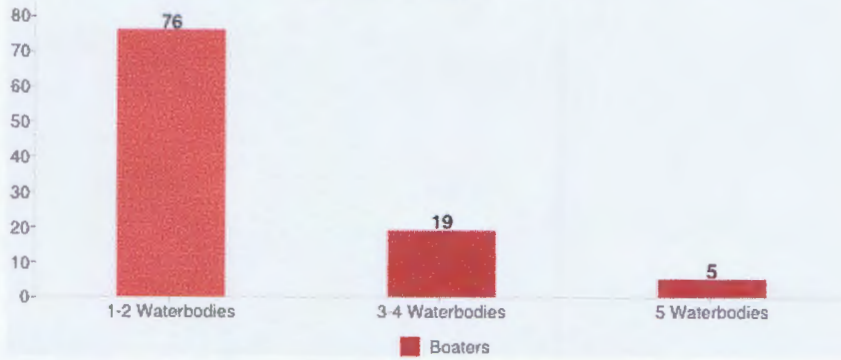

Waterbodies Visited (2012-2013)

Prevention Steps (2012-2013)

Aware of Laws

Times Contacted (2012-2013)

2011-2013 Public Launch Boating Question
Are you going to Lulu Lake?

Date	Lulu - Yes	Lulu - No	Lulu - Maybe	Not Asked	# of Boats Launched
5/25/2013	2	4	4	0	10
5/26/2013	6	7	3	0	16
6/1/2013	5	7	2	0	14
6/2/2013	0	3	2	0	5
6/8/2013	10	6	1	0	17
6/9/2013	6	3	2	0	11
6/15/2013	0	6	1	0	7
6/22/2013	7	2	2	1	12
6/23/2013	27	10	3	1	41
6/29/2013	1	1	1	0	3
6/30/2013	16	9	2	0	27
7/4/2013	15	6	2	0	23
7/6/2013	22	9	5	1	37
7/7/2013	11	3	2	0	16
7/13/2013	6	0	1	0	7
7/14/2013	30	0	8	0	38
7/20/2013	12	3	3	0	18
7/21/2013	11	2	2	0	15
7/27/2013	1	2	5	0	8
7/28/2013	2	1	2	0	5
8/3/2013	6	6	3	0	15
8/4/2013	7	5	4	0	16
8/10/2013	11	6	1	0	18
8/11/2013	1	1	1	0	3
8/17/2013	8	3	2	0	13
8/18/2013	29	6	3	0	38
8/24/2013	10	6	2	0	18
8/25/2013	12	6	1	0	19
8/31/2013	9	1	3	0	13
9/1/2013	8	2	1	0	11
9/2/2013	6	5	3	0	14
2013 Totals	297	131	77	3	508
2012 Totals	331	132	120	13	596
2011 Totals	298	210	91	22	621