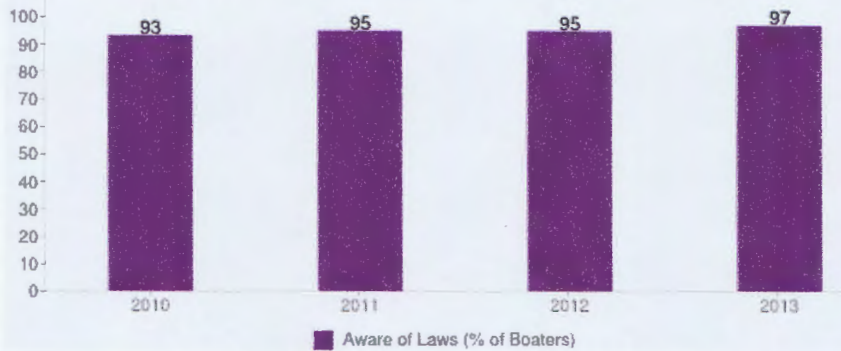

Waterbodies Visited (2012-2013)

Prevention Steps (2012-2013)

Aware of Laws

Times Contacted (2012-2013)

2011-2013 Public Launch Boating Question
Are you going to Lulu Lake?

Date	Lulu - Yes	Lulu - No	Lulu - Maybe	Not Asked	# of Boats Launched
5/25/2013	2	4	4	0	10
5/26/2013	6	7	3	0	16
6/1/2013	5	7	2	0	14
6/2/2013	0	3	2	0	5
6/8/2013	10	6	1	0	17
6/9/2013	6	3	2	0	11
6/15/2013	0	6	1	0	7
6/22/2013	7	2	2	1	12
6/23/2013	27	10	3	1	41
6/29/2013	1	1	1	0	3
6/30/2013	16	9	2	0	27
7/4/2013	15	6	2	0	23
7/6/2013	22	9	5	1	37
7/7/2013	11	3	2	0	16
7/13/2013	6	0	1	0	7
7/14/2013	30	0	8	0	38
7/20/2013	12	3	3	0	18
7/21/2013	11	2	2	0	15
7/27/2013	1	2	5	0	8
7/28/2013	2	1	2	0	5
8/3/2013	6	6	3	0	15
8/4/2013	7	5	4	0	16
8/10/2013	11	6	1	0	18
8/11/2013	1	1	1	0	3
8/17/2013	8	3	2	0	13
8/18/2013	29	6	3	0	38
8/24/2013	10	6	2	0	18
8/25/2013	12	6	1	0	19
8/31/2013	9	1	3	0	13
9/1/2013	8	2	1	0	11
9/2/2013	6	5	3	0	14
2013 Totals	297	131	77	3	508
2012 Totals	331	132	120	13	596
2011 Totals	298	210	91	22	621