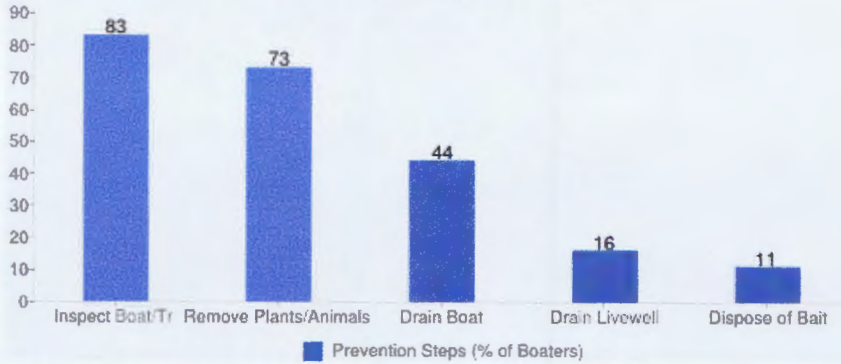

Waterbodies Visited (2012-2013)

Prevention Steps (2012-2013)

Aware of Laws

Times Contacted (2012-2013)

2011-2013 Public Launch Boating Question
Are you going to Lulu Lake?

Date	Lulu - Yes	Lulu - No	Lulu - Maybe	Not Asked	# of Boats Launched
5/25/2013	2	4	4	0	10
5/26/2013	6	7	3	0	16
6/1/2013	5	7	2	0	14
6/2/2013	0	3	2	0	5
6/8/2013	10	6	1	0	17
6/9/2013	6	3	2	0	11
6/15/2013	0	6	1	0	7
6/22/2013	7	2	2	1	12
6/23/2013	27	10	3	1	41
6/29/2013	1	1	1	0	3
6/30/2013	16	9	2	0	27
7/4/2013	15	6	2	0	23
7/6/2013	22	9	5	1	37
7/7/2013	11	3	2	0	16
7/13/2013	6	0	1	0	7
7/14/2013	30	0	8	0	38
7/20/2013	12	3	3	0	18
7/21/2013	11	2	2	0	15
7/27/2013	1	2	5	0	8
7/28/2013	2	1	2	0	5
8/3/2013	6	6	3	0	15
8/4/2013	7	5	4	0	16
8/10/2013	11	6	1	0	18
8/11/2013	1	1	1	0	3
8/17/2013	8	3	2	0	13
8/18/2013	29	6	3	0	38
8/24/2013	10	6	2	0	18
8/25/2013	12	6	1	0	19
8/31/2013	9	1	3	0	13
9/1/2013	8	2	1	0	11
9/2/2013	6	5	3	0	14
2013 Totals	297	131	77	3	508
2012 Totals	331	132	120	13	596
2011 Totals	298	210	91	22	621